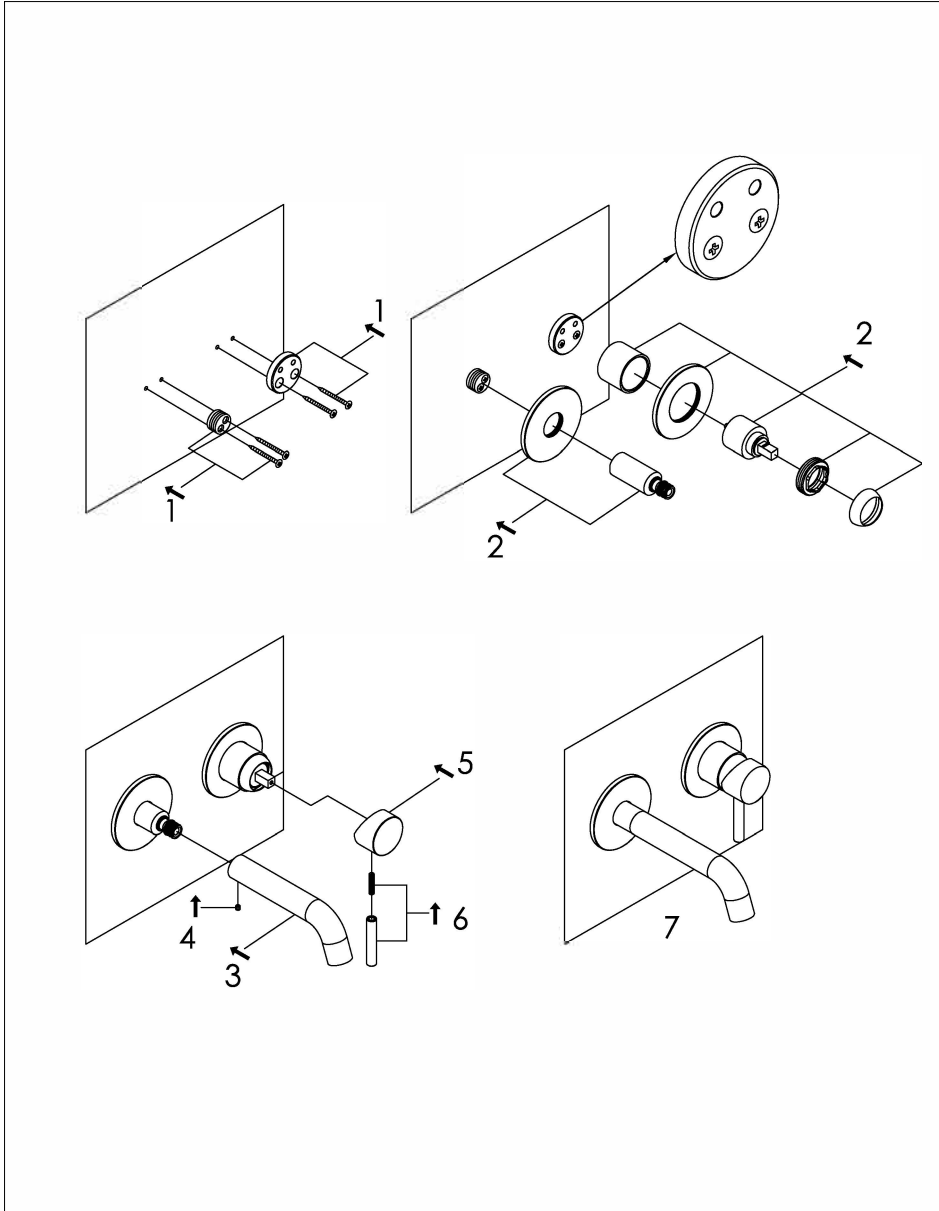

Dummy wall mounted basin mixer

Wand wastafelkraan

802-1500 - 802-1503

installation

technical diagram

explosion diagram