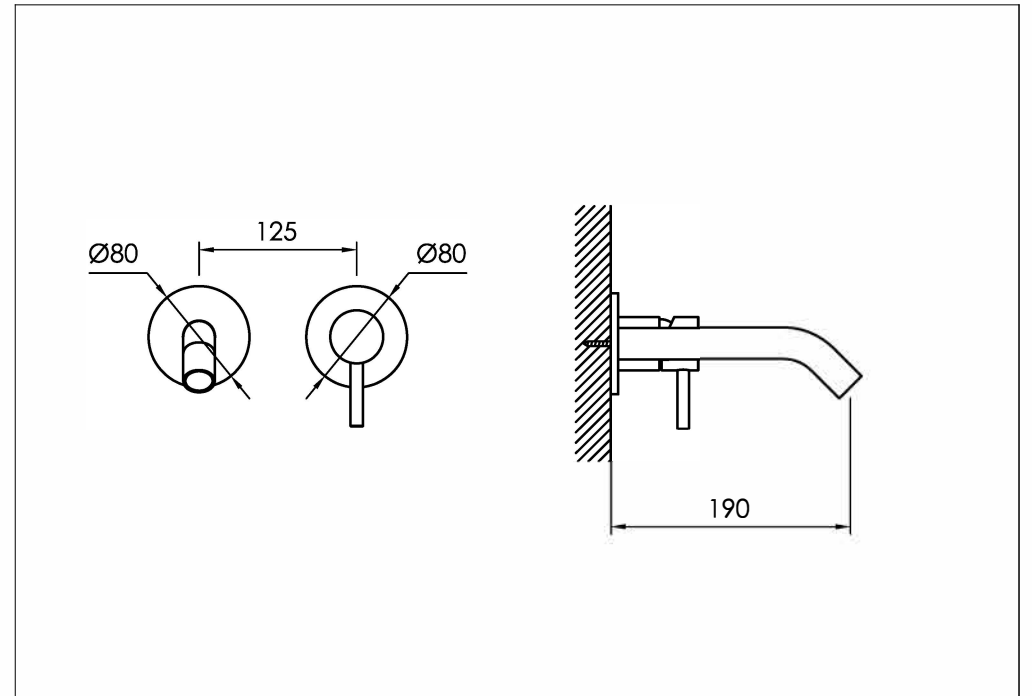

Dummy wall mounted basin mixer

Wand wastafelkraan

802-1500 - 802-1503

installation

technical diagram

explosion diagram