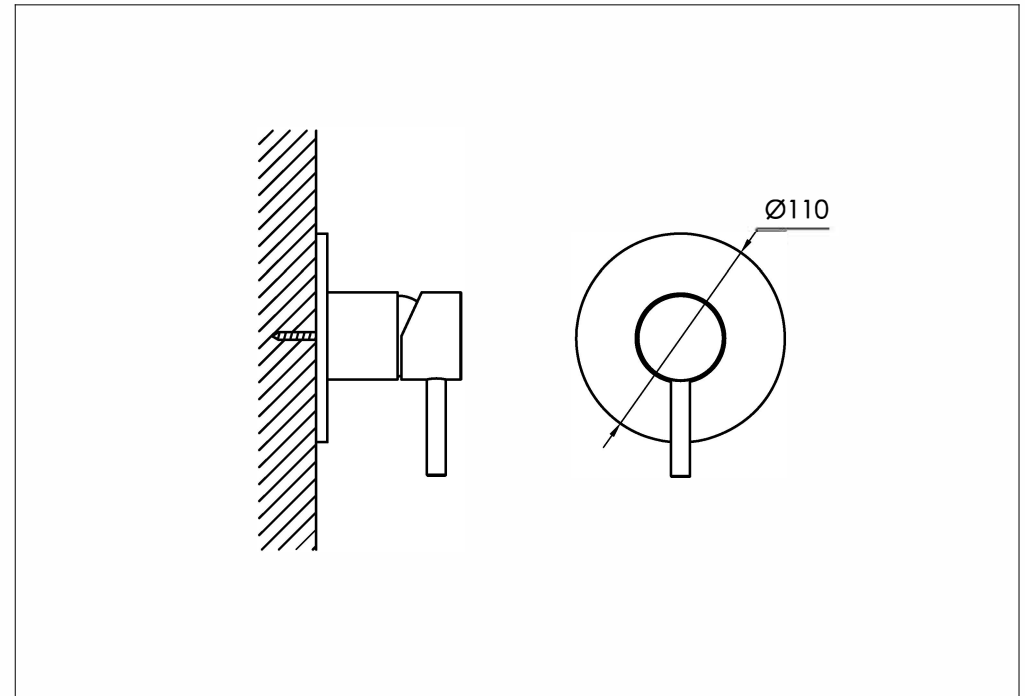

Dummy wall mounted shower mixer

Wand mengkraan

802-2100 - 802-2103

installation

technical diagram

explosion diagram