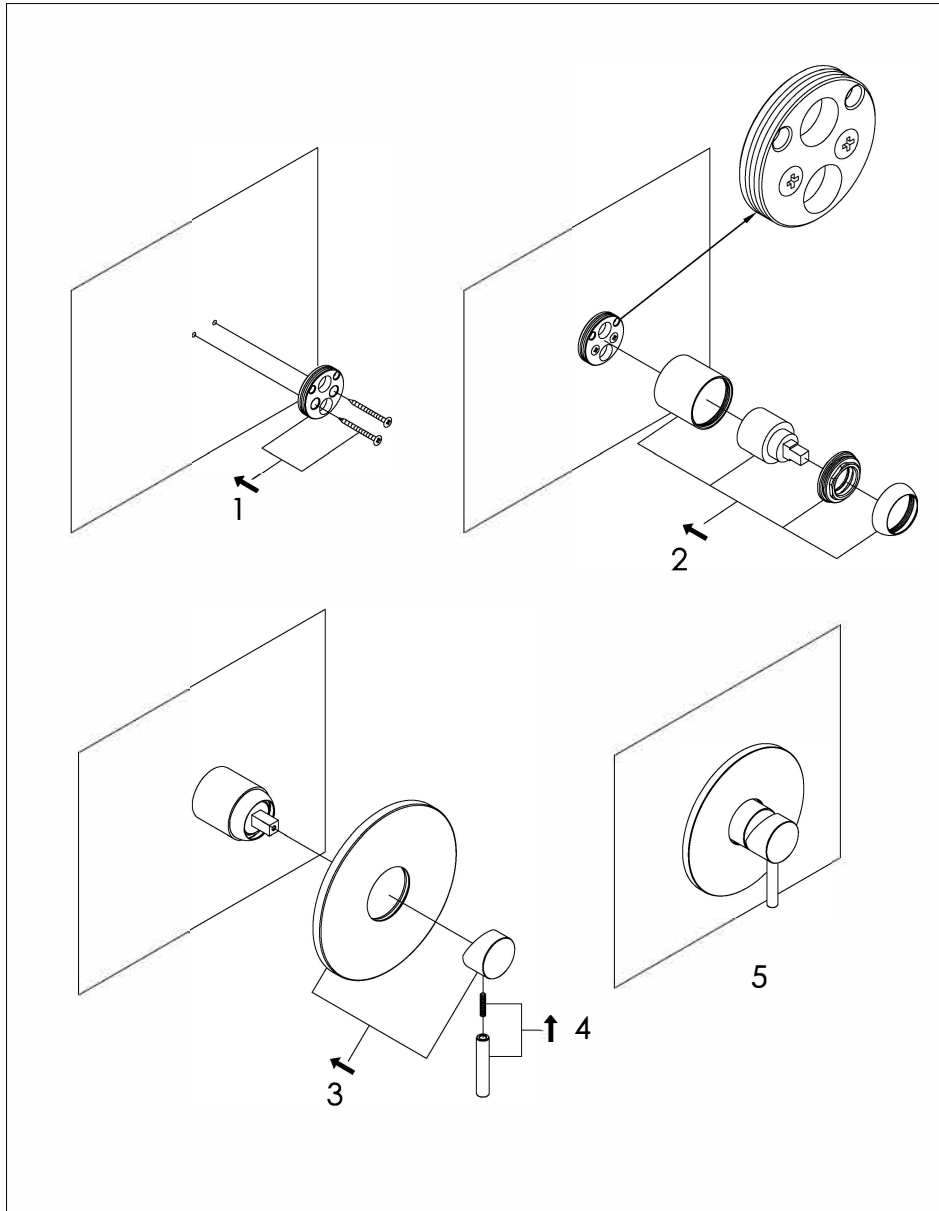

Dummy wall mounted shower mixer

Wand mengkraan

802-2100 - 802-2103

installation

technical diagram

explosion diagram