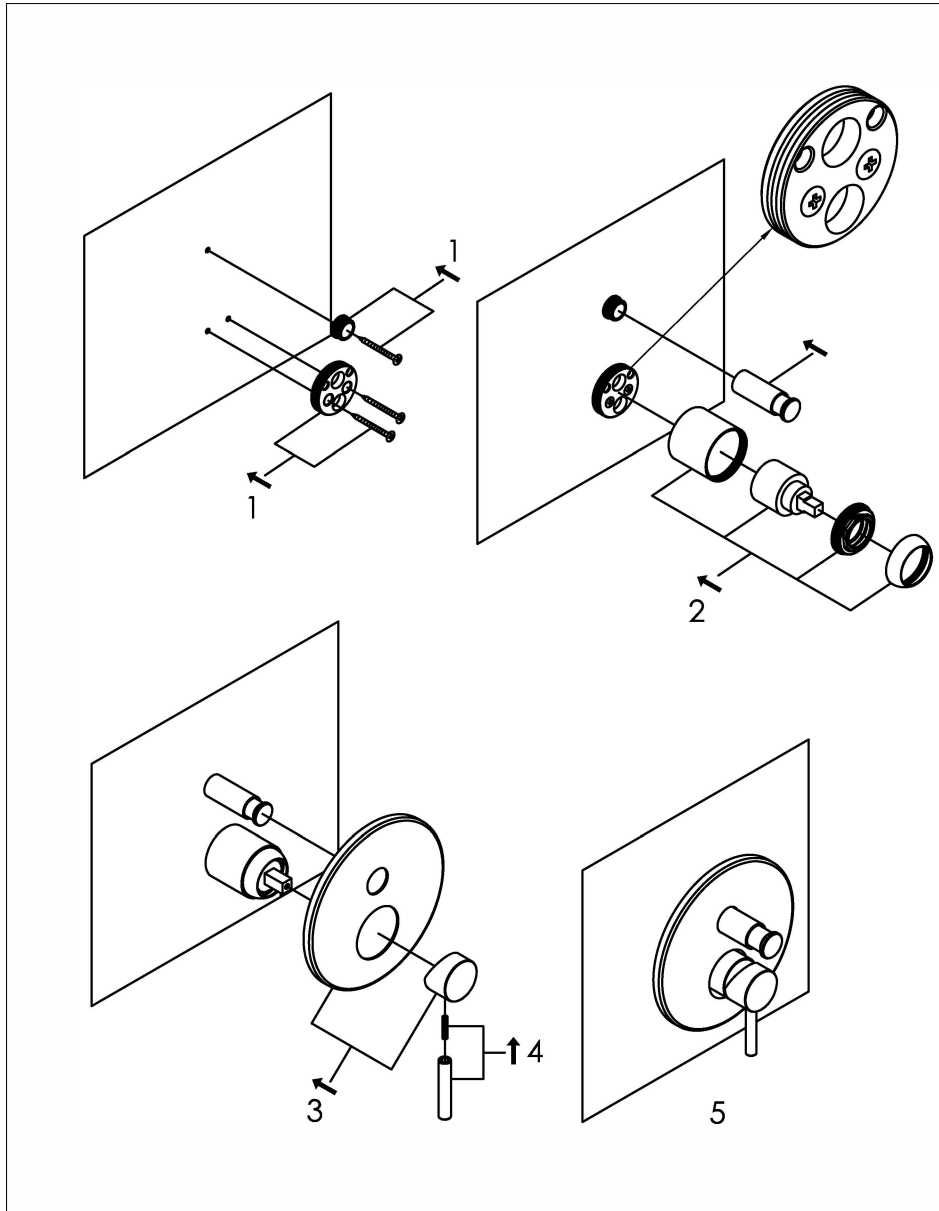

Dummy wall mounted bath/shower mixer with diverter

wand bad/douche mengkraan met omsteller

installation

802-2200 - 802-2203

technical diagram

explosion diagram