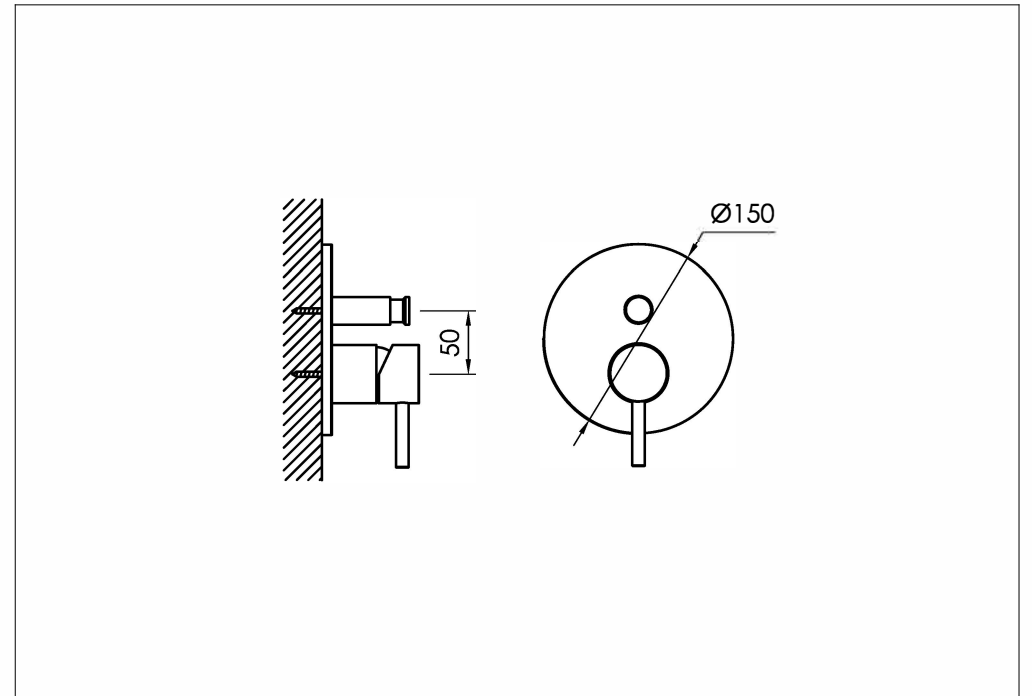

Dummy wall mounted bath/shower mixer with diverter

wand bad/douche mengkraan met omsteller

installation

802-2200 - 802-2203

technical diagram

explosion diagram