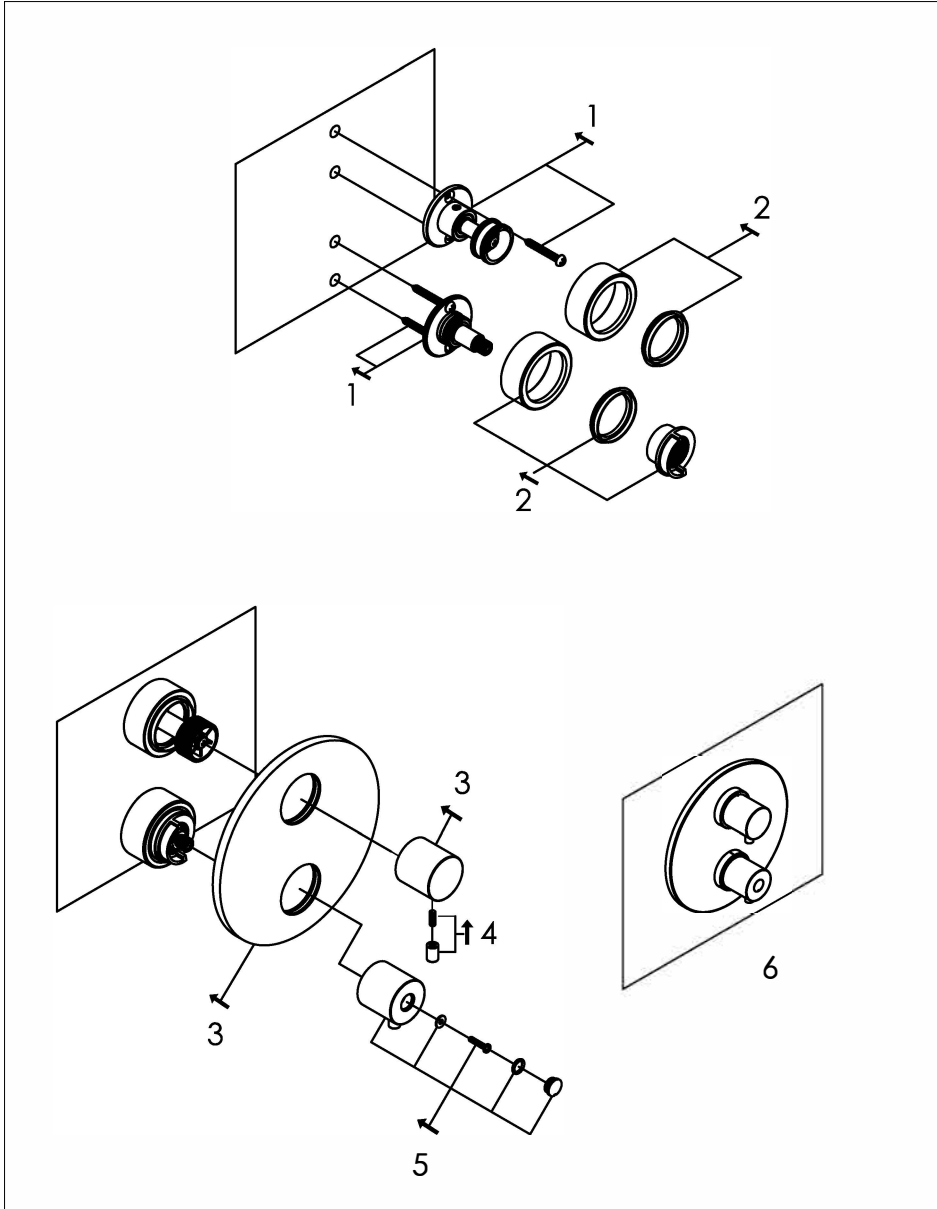

Dummy wall mounted thermostatic mixer with diverter

Wand mengkraan met thermostaat

802-2300 - 802-2301 - 802-2303

installation

technical diagram

explosion diagram