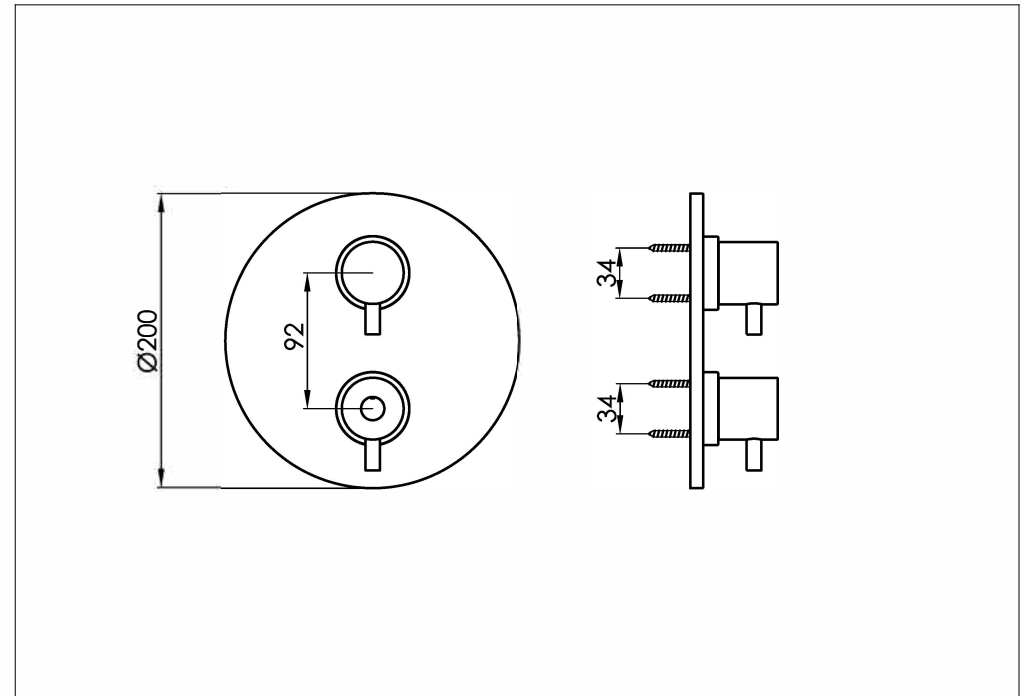

Dummy wall mounted thermostatic mixer with diverter

Wand mengkraan met thermostaat

802-2300 - 802-2301 - 802-2303

installation

technical diagram

explosion diagram