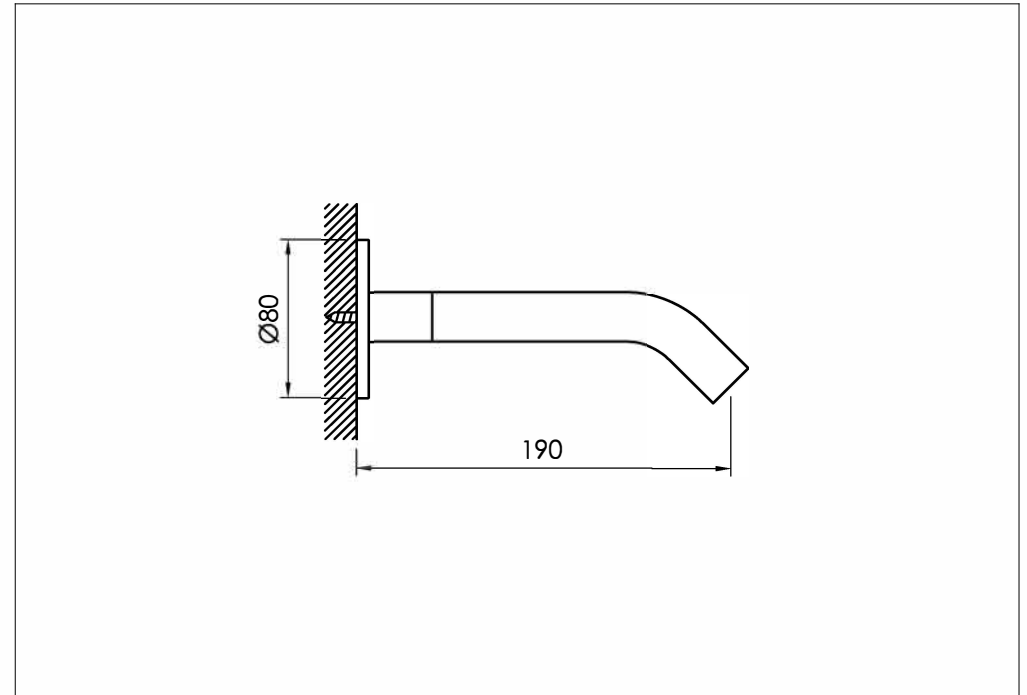

Dummy wall mounted spout for basin or bathtub short

wand uitloop voor wastafel of bad kort

802-3920 - 802-3923

installation

technical diagram

explosion diagram