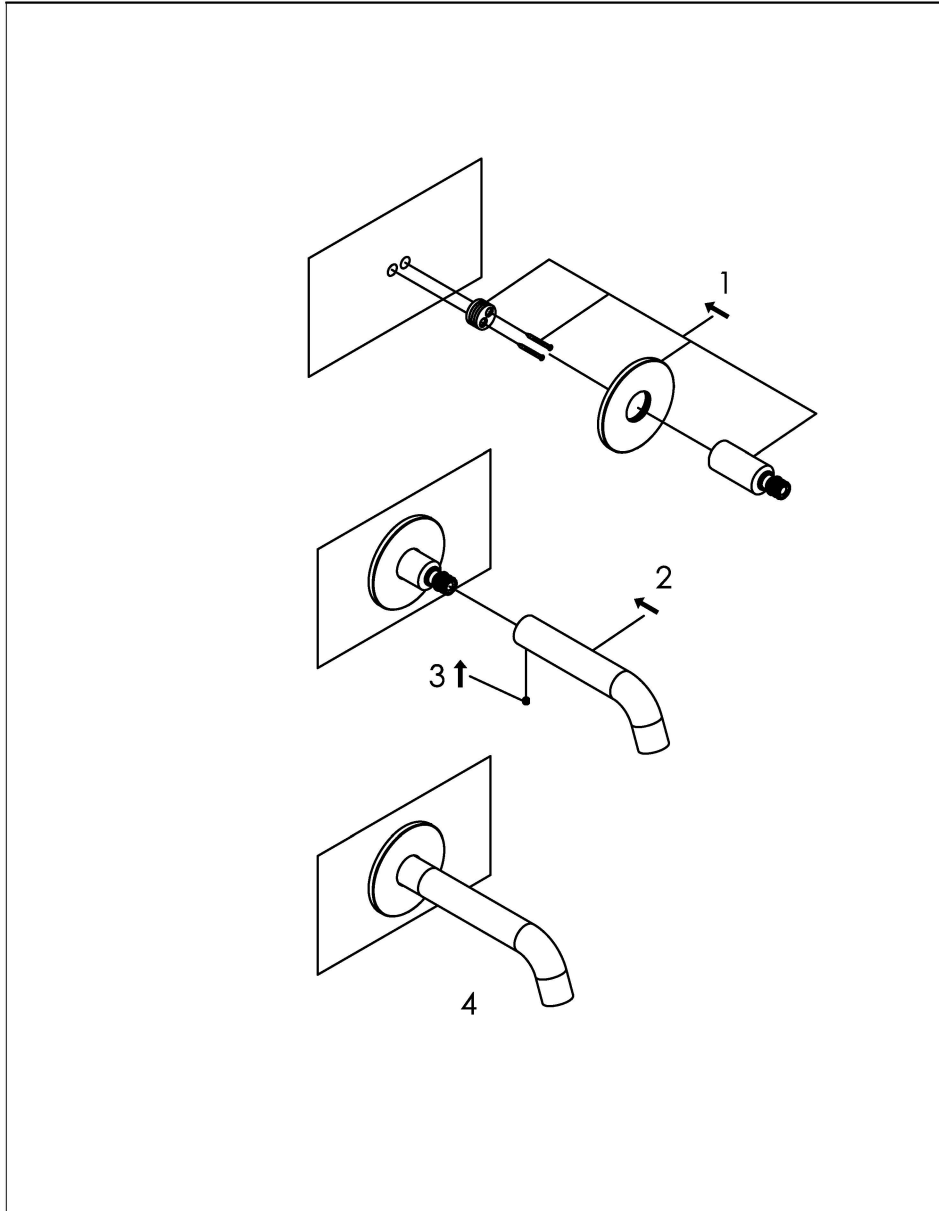

Dummy wall mounted spout for basin or bathtub short

wand uitloop voor wastafel of bad kort

802-3920 - 802-3923

installation

technical diagram

explosion diagram