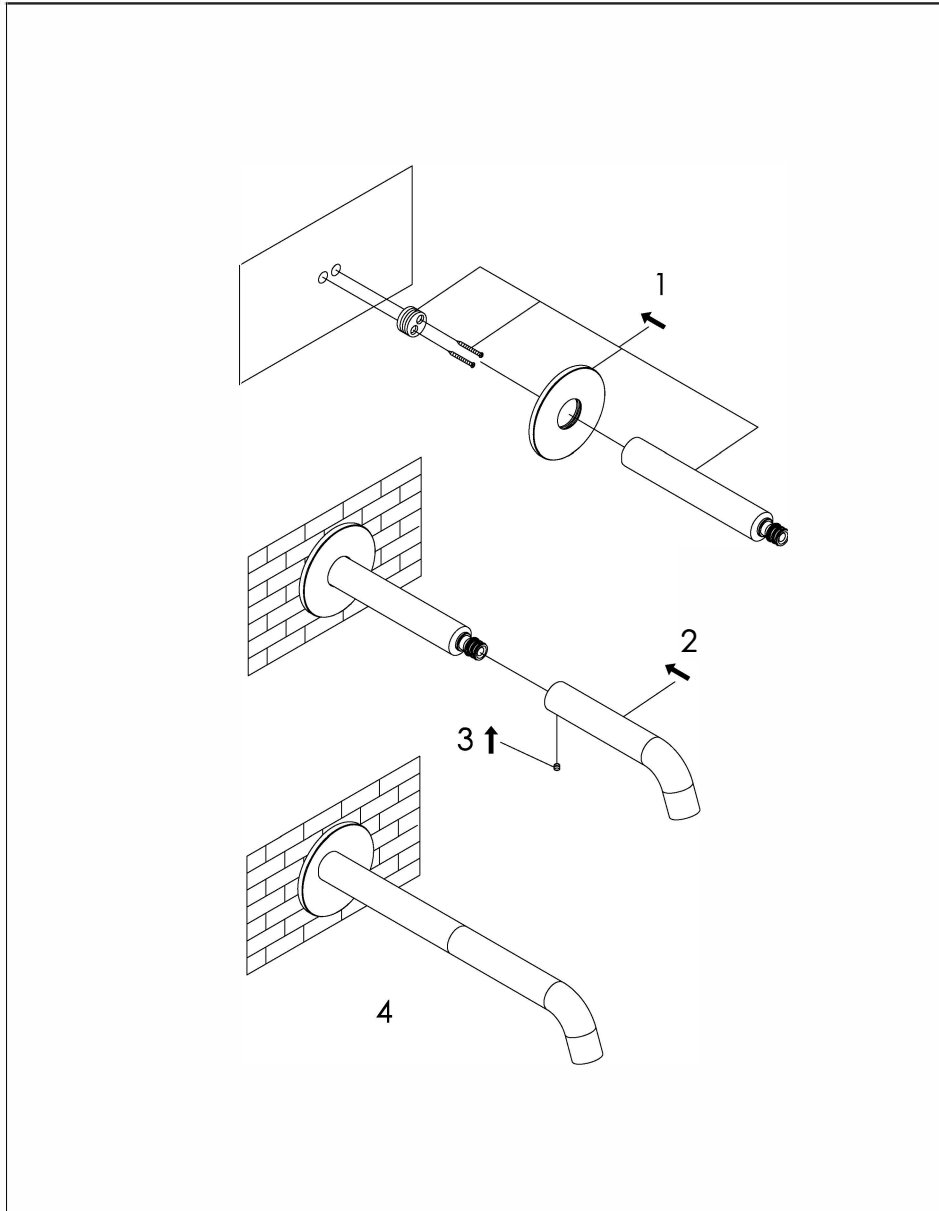

Dummy wall mounted spout for basin or bathtub

wand uitloop voor wastafel of bad

802-3910 - 802-3913

installation

technical diagram

explosion diagram