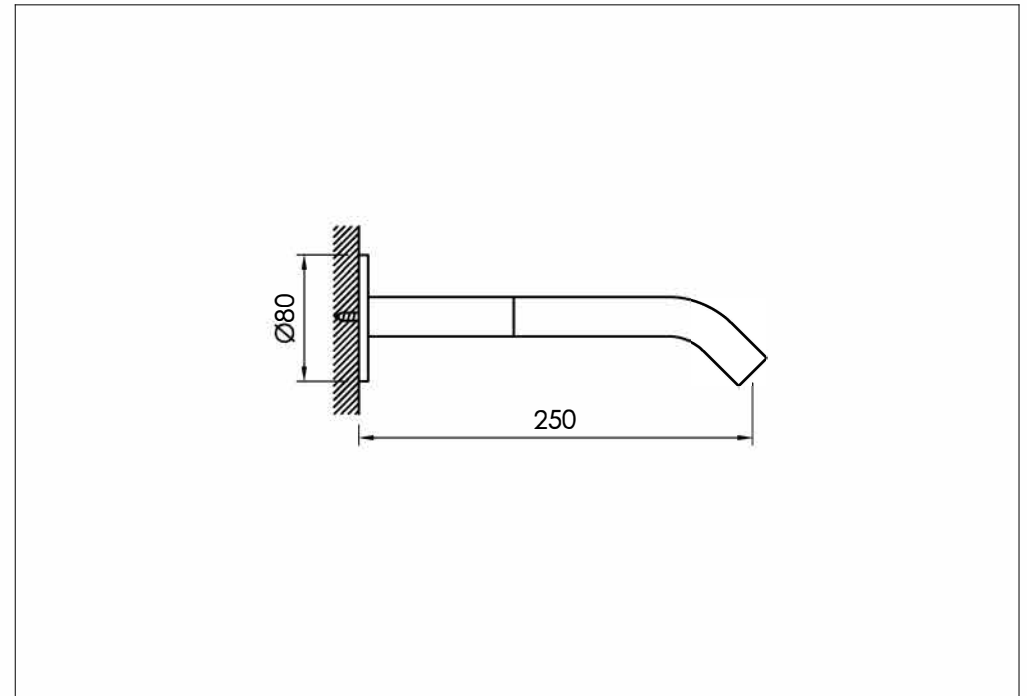

Dummy wall mounted spout for basin or bathtub

wand uitloop voor wastafel of bad

802-3910 - 802-3913

installation

technical diagram

explosion diagram