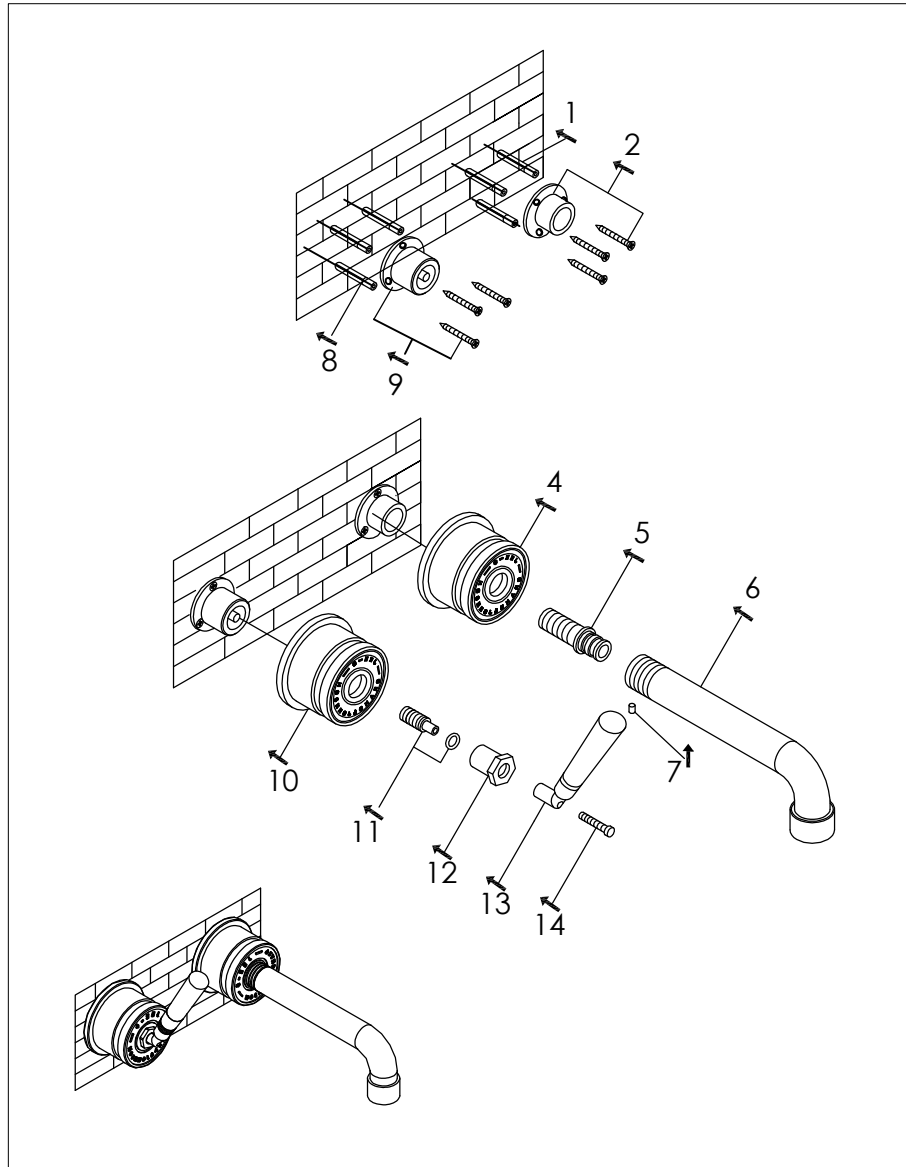

wall mounted basin mixer dummy

702-1502

installation

technical diagram

explosion diagram