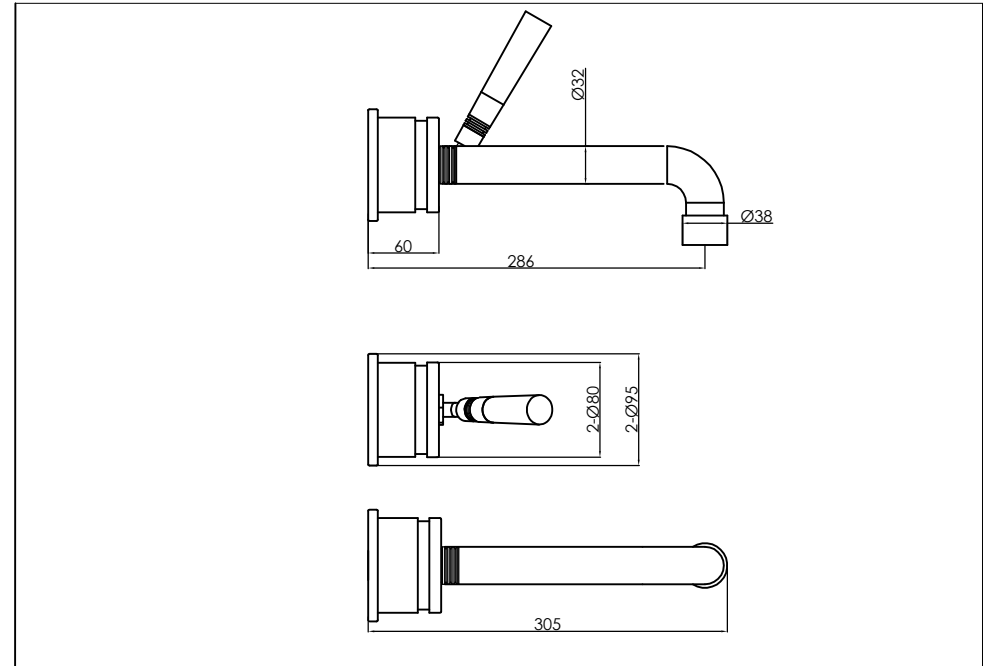

wall mounted basin mixer dummy

702-1502

installation

technical diagram

explosion diagram