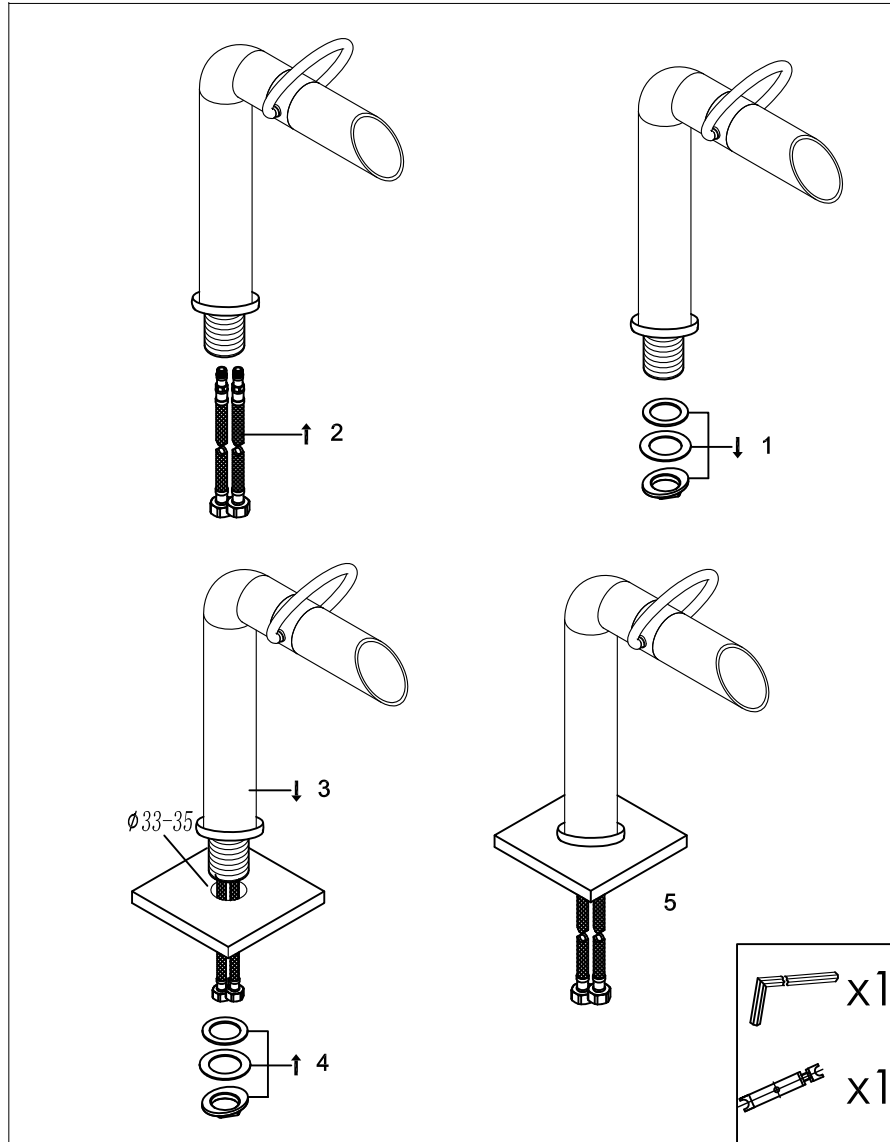

wall mounted basin mixer with progressive cartridge

wand wastafelkraan met progressieve cartridge

300-1750 brushed/geborsteld , 300-1751 polished/gepolijst

installation

technical diagram

explosion diagram