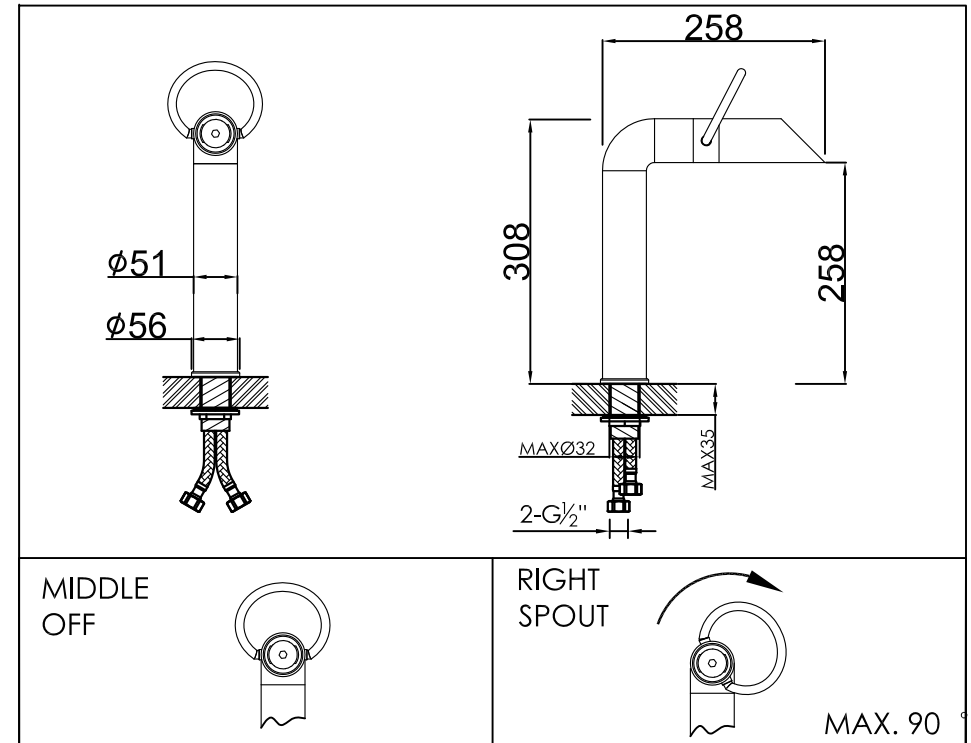

wall mounted basin mixer with progressive cartridge

wand wastafelkraan met progressieve cartridge

300-1750 brushed/geborsteld , 300-1751 polished/gepolijst

installation

technical diagram

explosion diagram