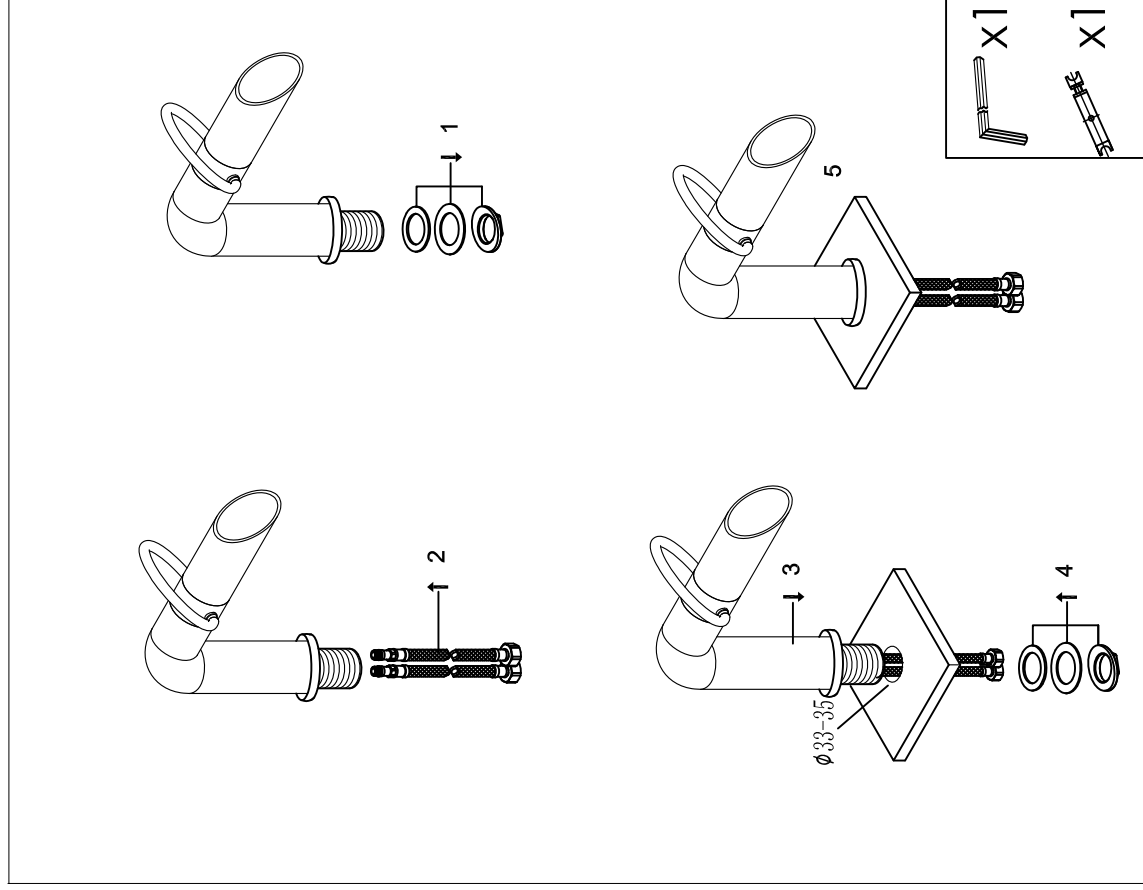

wall mounted basin mixer with progressive cartridge

wand wastafelkraan met progressieve cartridge

300-1700 brushed/gebarsteld ,300-1701 polished/gepolijst

installation

technical diagram

explosion diagram