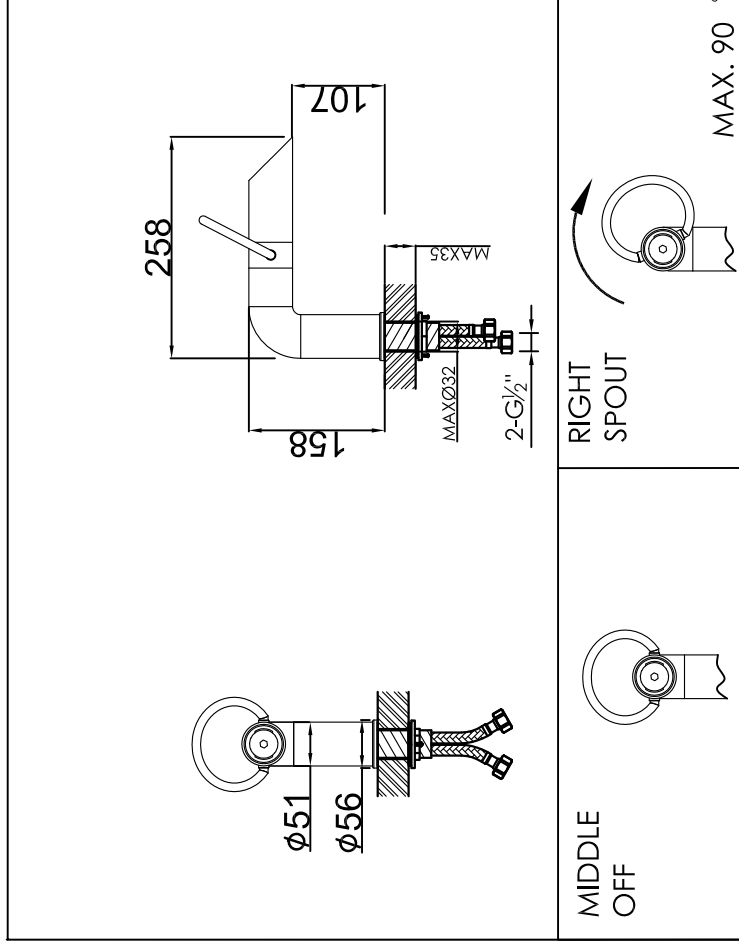

wall mounted basin mixer with progressive cartridge

wand wastafelkraan met progressieve cartridge

300-1700 brushed/gebarsteld ,300-1701 polished/gepolijst

installation

technical diagram

explosion diagram