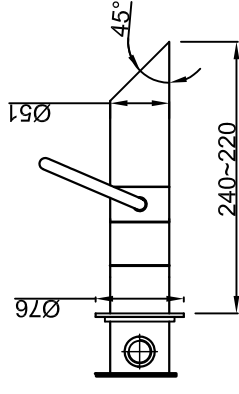

wall mounted basin mixer with progressive cartridge

wand wastafelkraan met progressieve cartridge

300-1500 brushed/geborsteld ,300-1501 polished/gepolijst

### technical diagram

MIDDLE  
OFF

RIGHT  
SPOUT

MAX. 90°

### explosion diagram