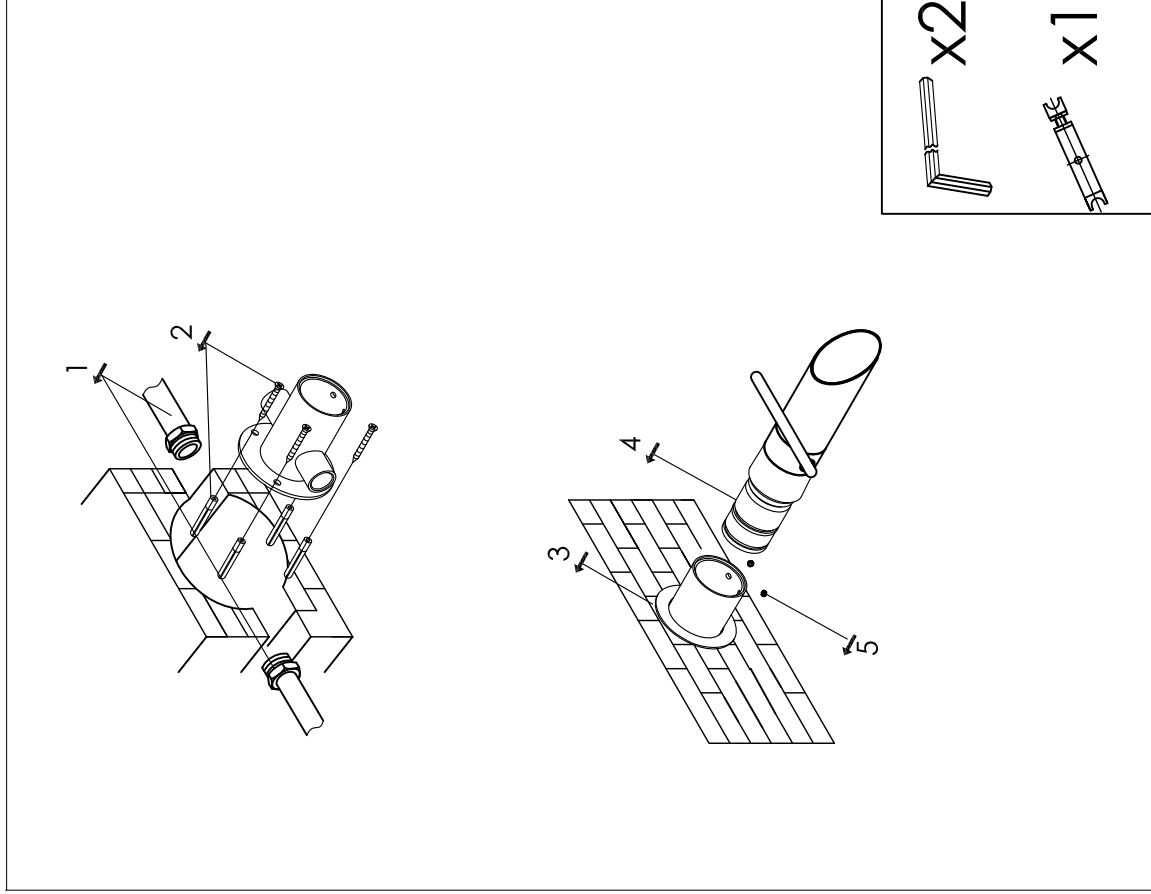

wall mounted basin mixer with progressive cartridge

wand wastafelkraan met progressieve cartridge

300-1500 brushed/geborsteld ,300-1501 polished/gepolijst

### technical diagram

MIDDLE  
OFF

RIGHT  
SPOUT

MAX. 90°

### explosion diagram