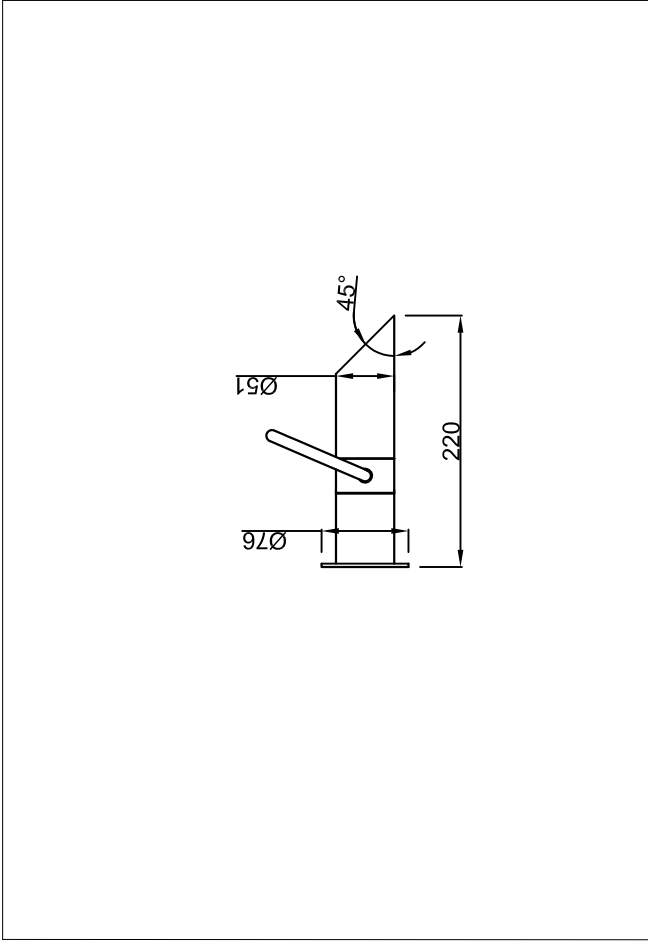

wall mounted basin mixer (dummy)

302-1500

installation

technical diagram

explosion diagram