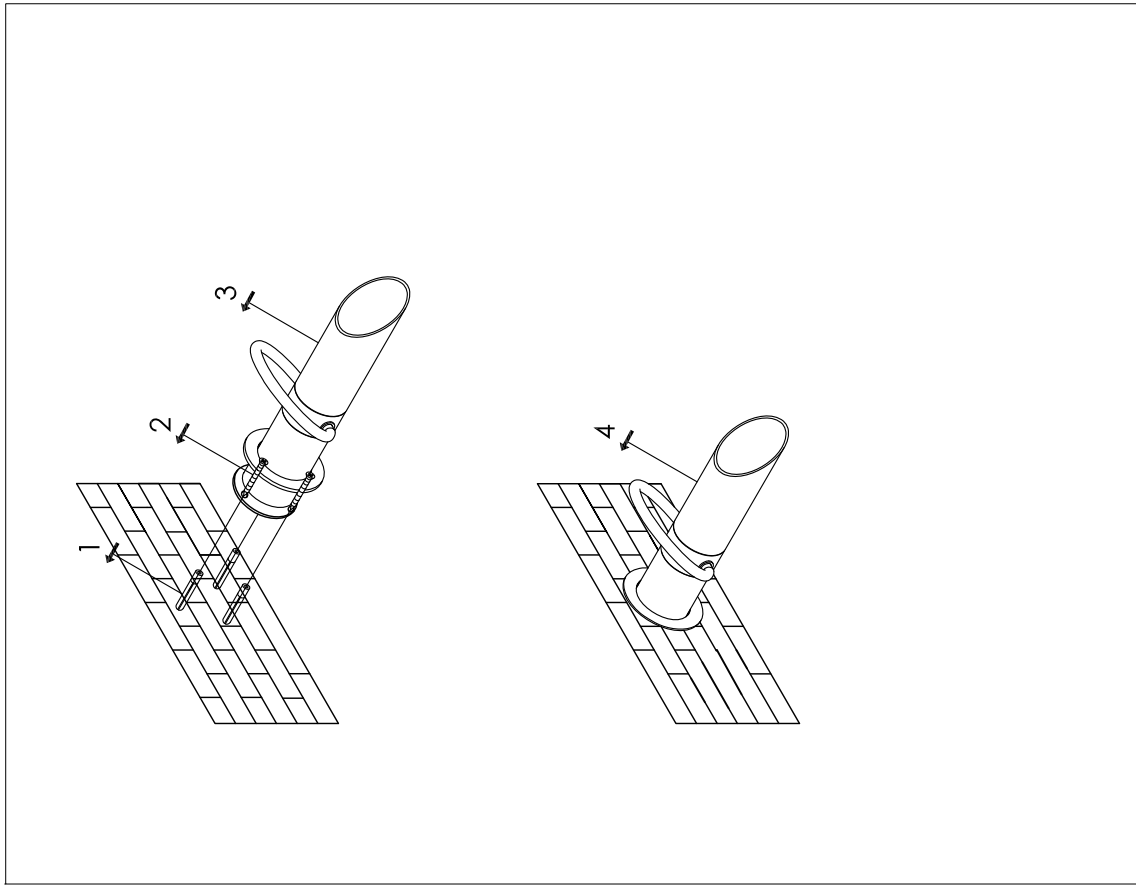

wall mounted basin mixer (dummy)

302-1500

installation

technical diagram

explosion diagram