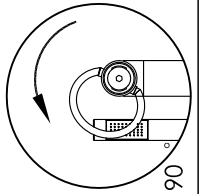

Freestanding bath mixer with progressive cartridge and hand shower

Vrijstaande badvuller met progressieve cartridge en handdouche

300-3310 brushed/geborsteld ,300-3311 polished/gepolijst

installation

Applies to all models JEE-O original, JEE-O fatline, JEE-O soho and JEE-O pure

technical diagram

LEFT HAND SHOWER

MAX. 90°

MIDDLE OFF

RIGHT SPOUT

MAX. 90°