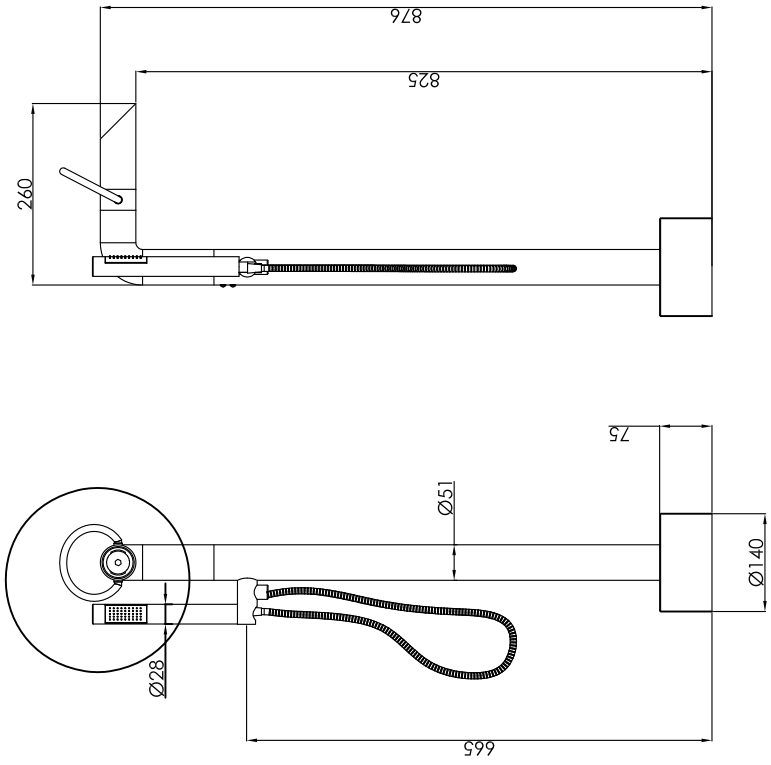

Freestanding bath mixer with progressive cartridge and hand shower

Vrijstaande badvuller met progressieve cartridge en handdouche

300-3310 brushed/geborsteld ,300-3311 polished/gepolijst

installation

Applies to all models JEE-O original, JEE-O fatline, JEE-O soho and JEE-O pure

technical diagram

LEFT HAND SHOWER

MAX. 90°

MIDDLE OFF

RIGHT SPOUT

MAX. 90°