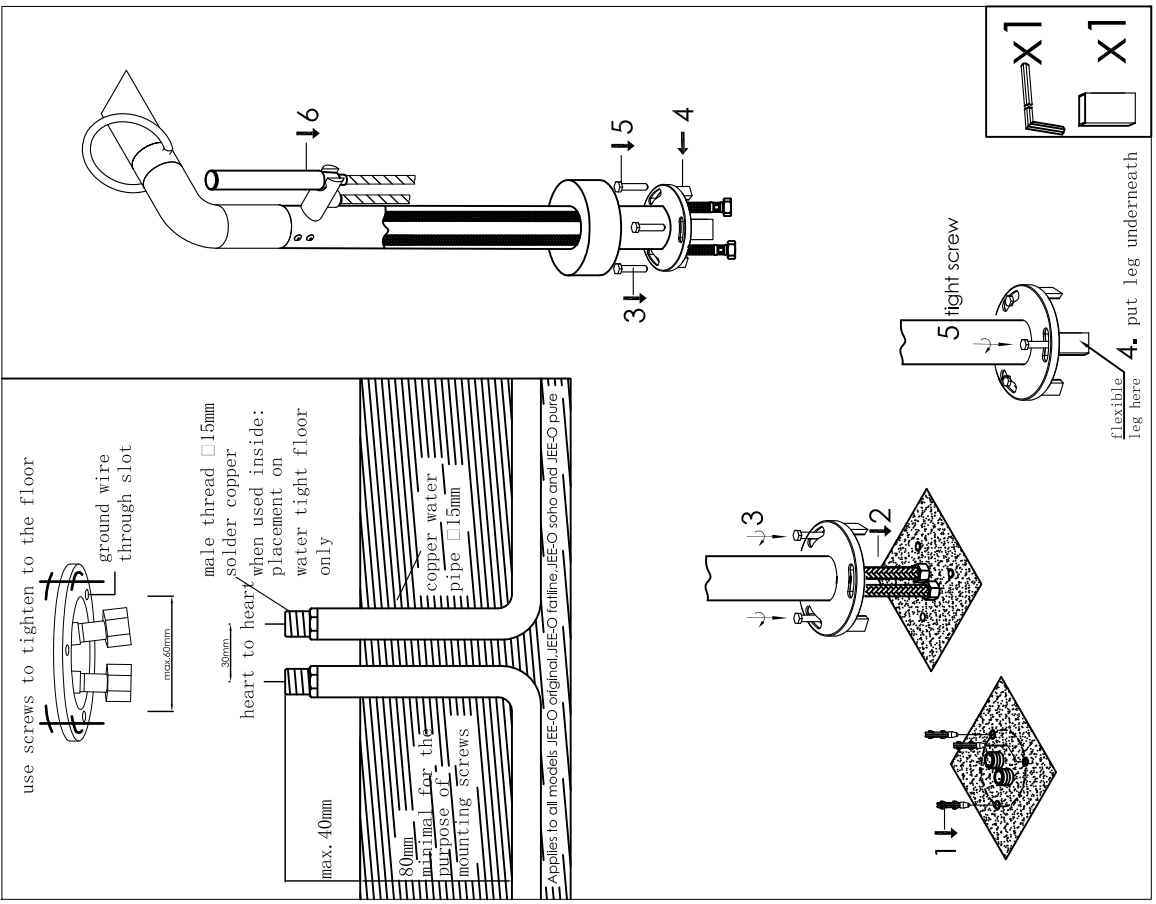

Freestanding bath mixer with progressive cartridge and hand shower

Vrijstaande badvuller met progressieve cartridge en handdouche

300-3310 brushed/geborsteld ,300-3311 polished/gepolijst

installation

Applies to all models JEE-O original, JEE-O fatline, JEE-O soho and JEE-O pure

technical diagram

LEFT HAND SHOWER

MAX. 90°

MIDDLE OFF

RIGHT SPOUT

MAX. 90°