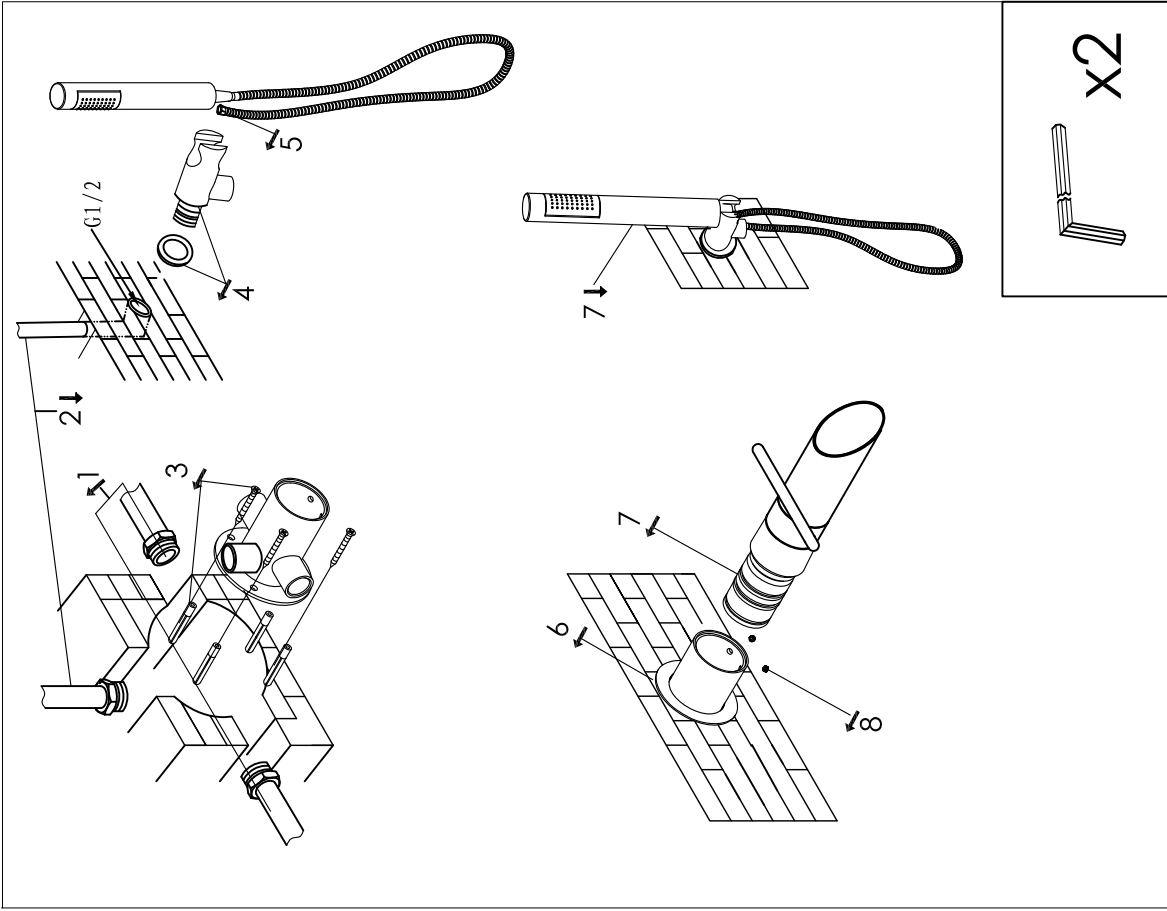

Wall mounted shower mixer with progressive cartridge

Wand mengkraan met progressieve cartridge

300-3510 brushed/geborsteld, 300-3511 polished/gepolijst

installation

technical diagram

explosion diagram