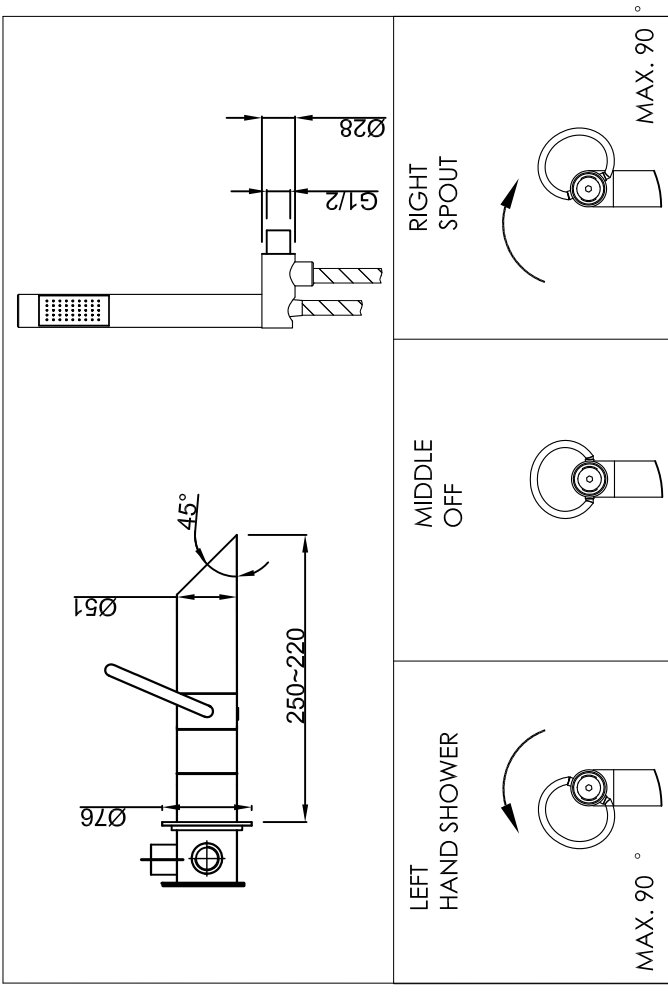

Wall mounted shower mixer with progressive cartridge

Wand mengkraan met progressieve cartridge

300-3510 brushed/geborsteld, 300-3511 polished/gepolijst

installation

technical diagram

explosion diagram