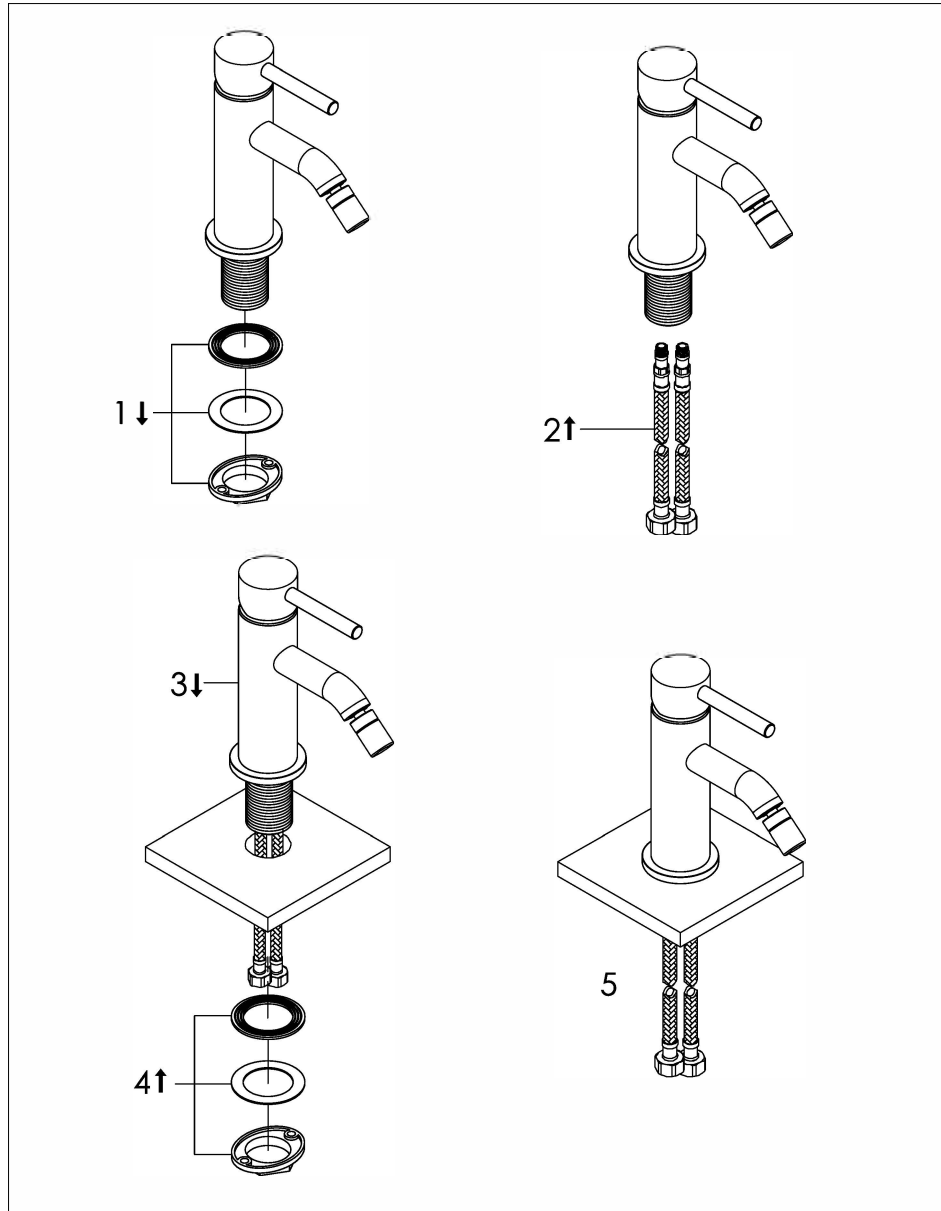

Top mounted bidet mixer with progressive cartridge

800-4100 - 800-4103

installation

technical diagram

explosion diagram