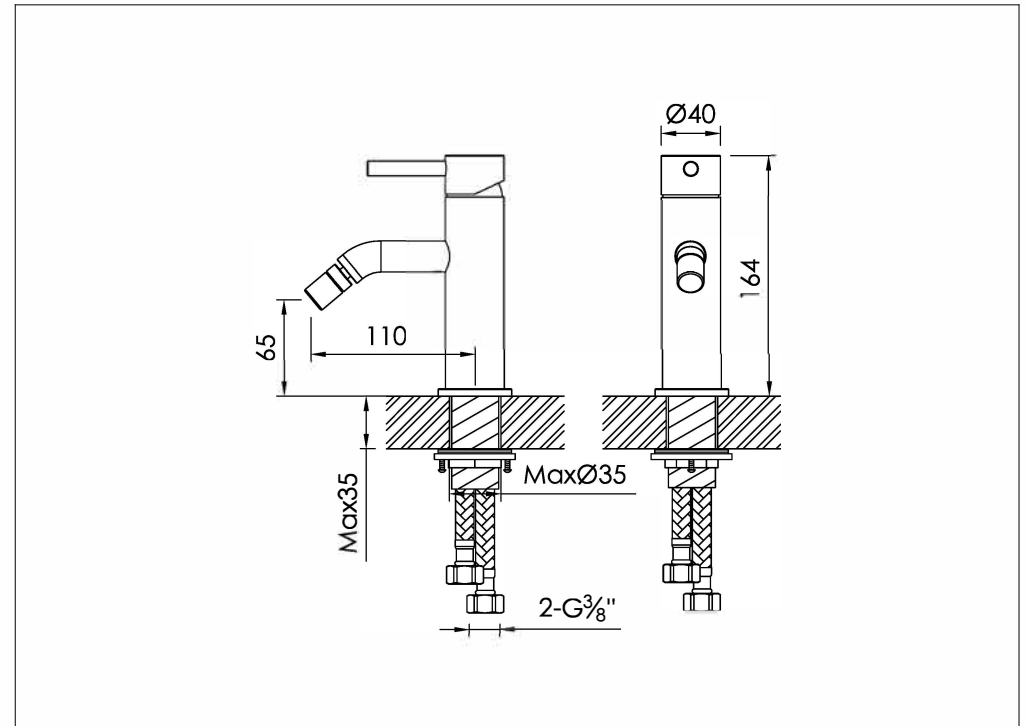

Top mounted bidet mixer with progressive cartridge

800-4100 - 800-4103

installation

technical diagram

explosion diagram