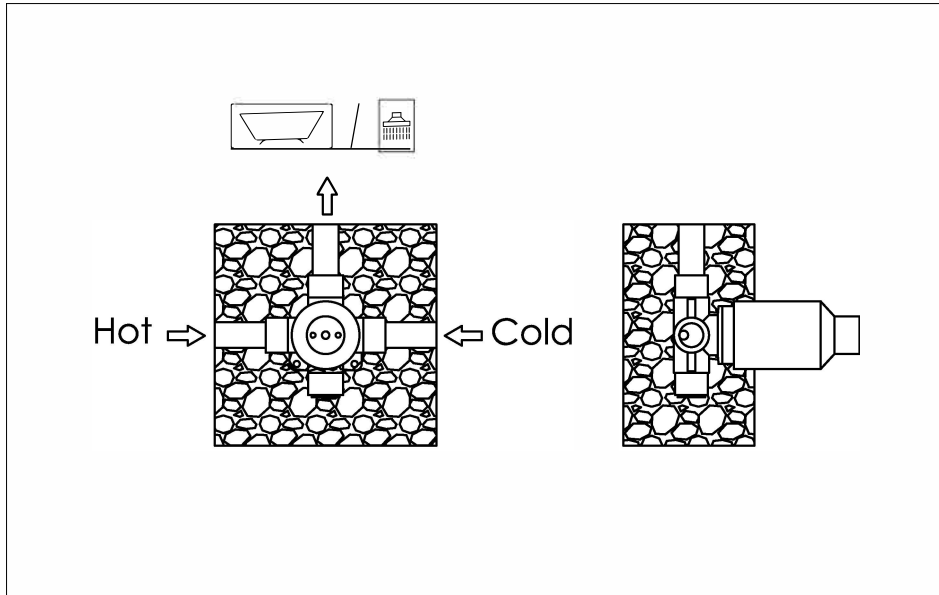

Wall mounted shower mixer with concealed body

Wand mengkraan met inbouwdeel

800-2100 - 800-2101 - 800-2103

installation

technical diagram

explosion diagram