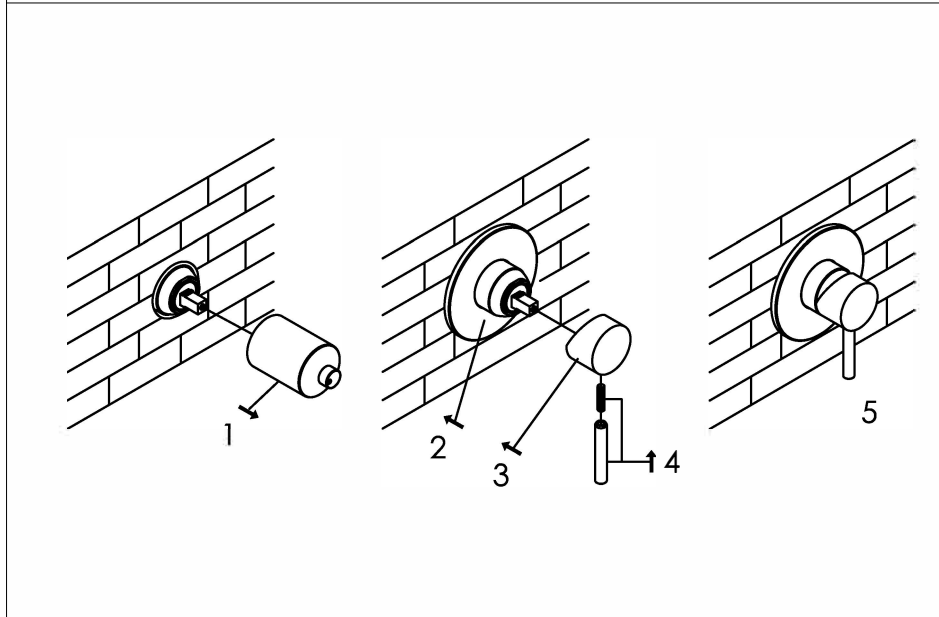

Wall mounted shower mixer with concealed body

Wand mengkraan met inbouwdeel

800-2100 - 800-2101 - 800-2103

installation

technical diagram

explosion diagram