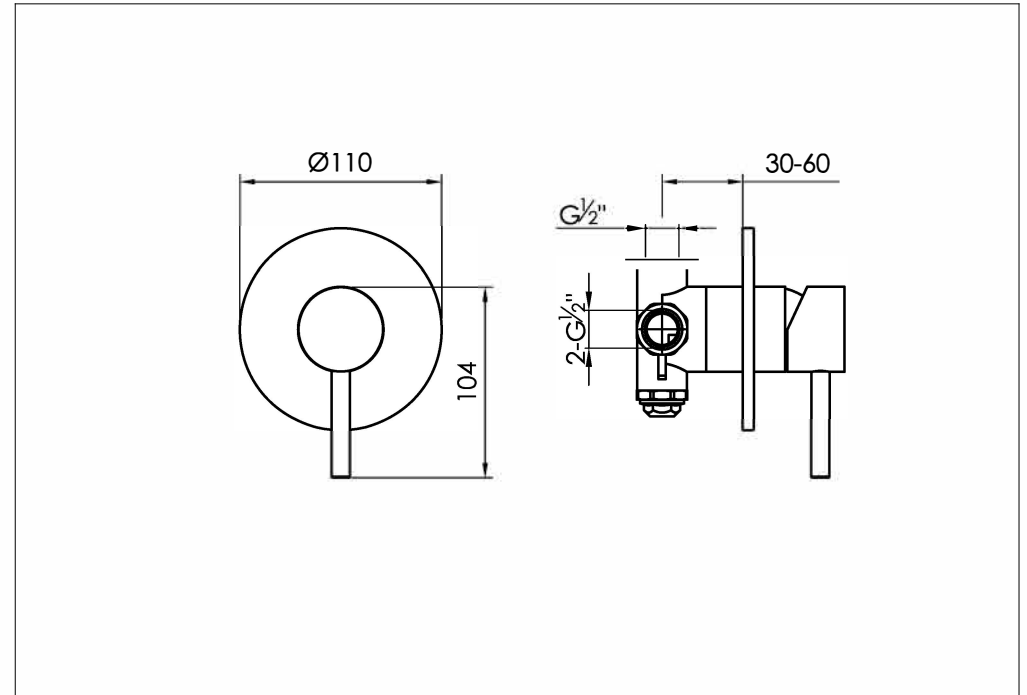

Wall mounted shower mixer with concealed body

Wand mengkraan met inbouwdeel

800-2100 - 800-2101 - 800-2103

installation

technical diagram

explosion diagram