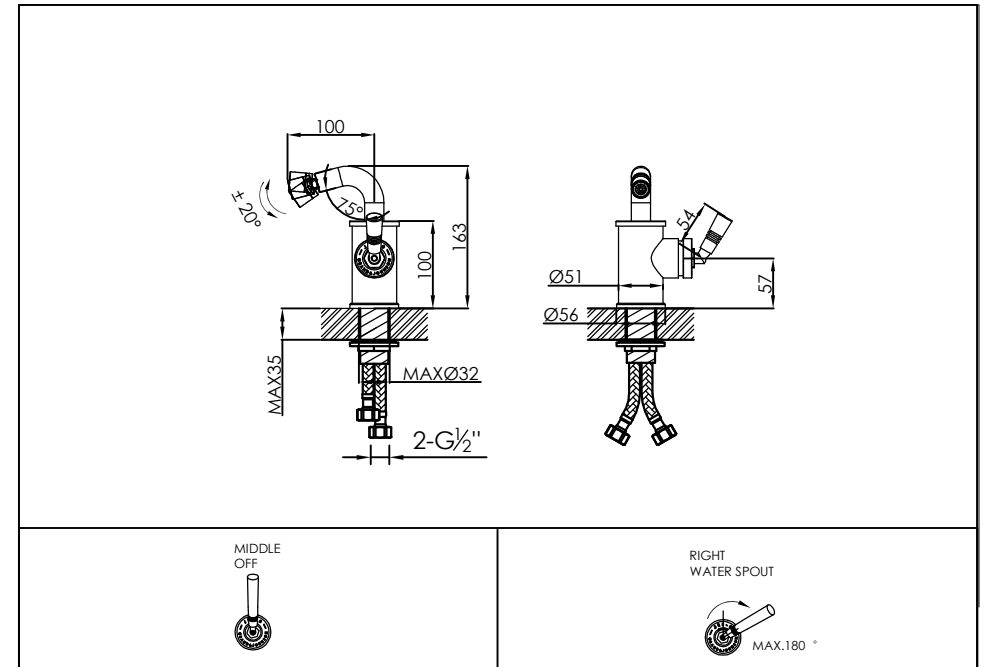

Top mounted bidet mixer with progressive cartridge

700-4102

### installation

### technical diagram

### explosion diagram