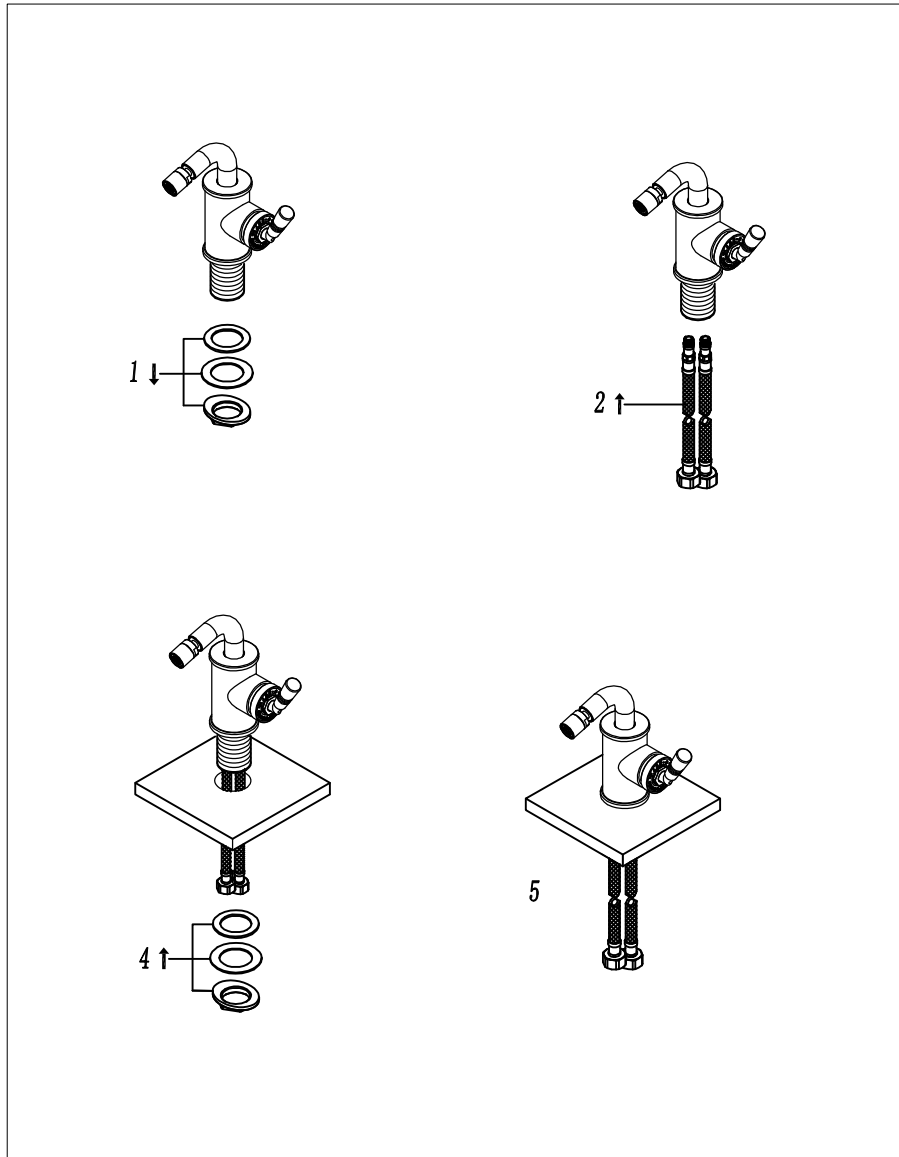

Top mounted bidet mixer with progressive cartridge

700-4102

### installation

### technical diagram

### explosion diagram