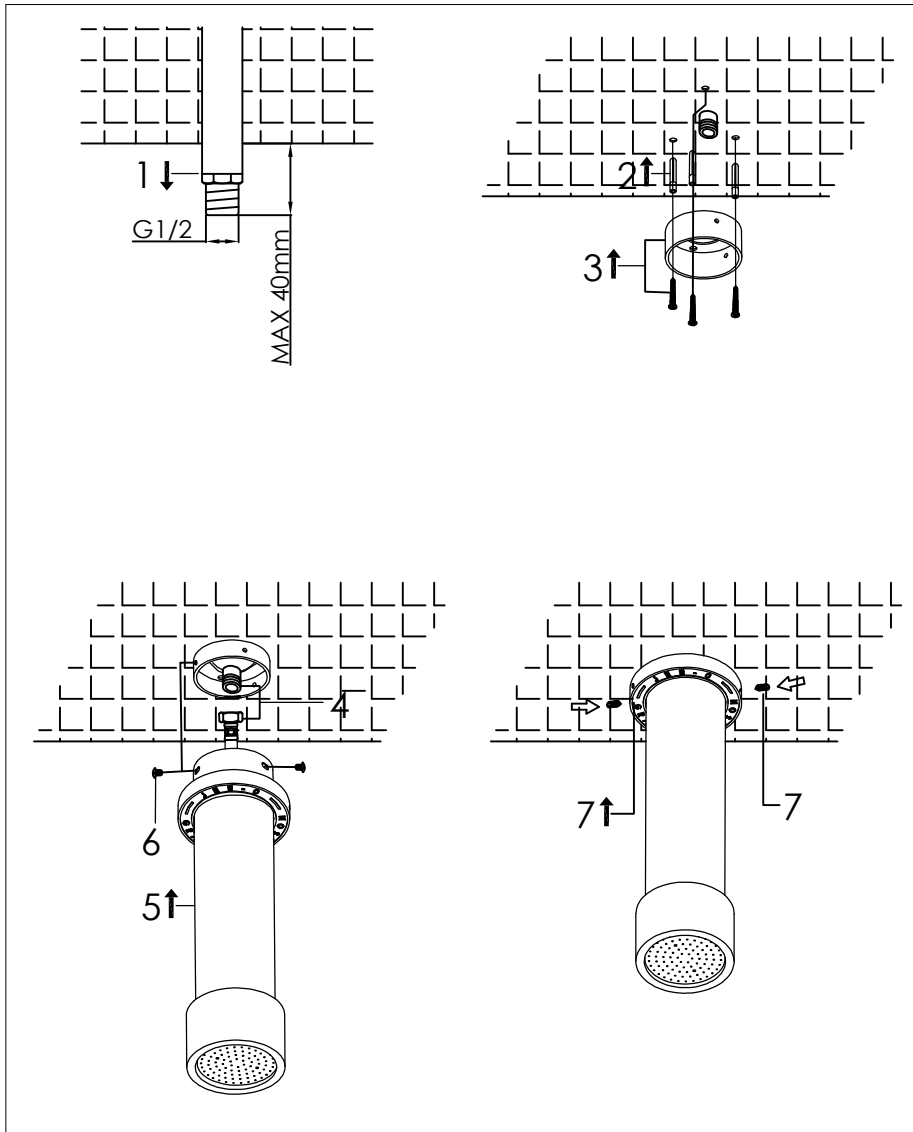

Wall mounted shower

Wand mengkraan

700-6802

installation

technical diagram

explosion diagram