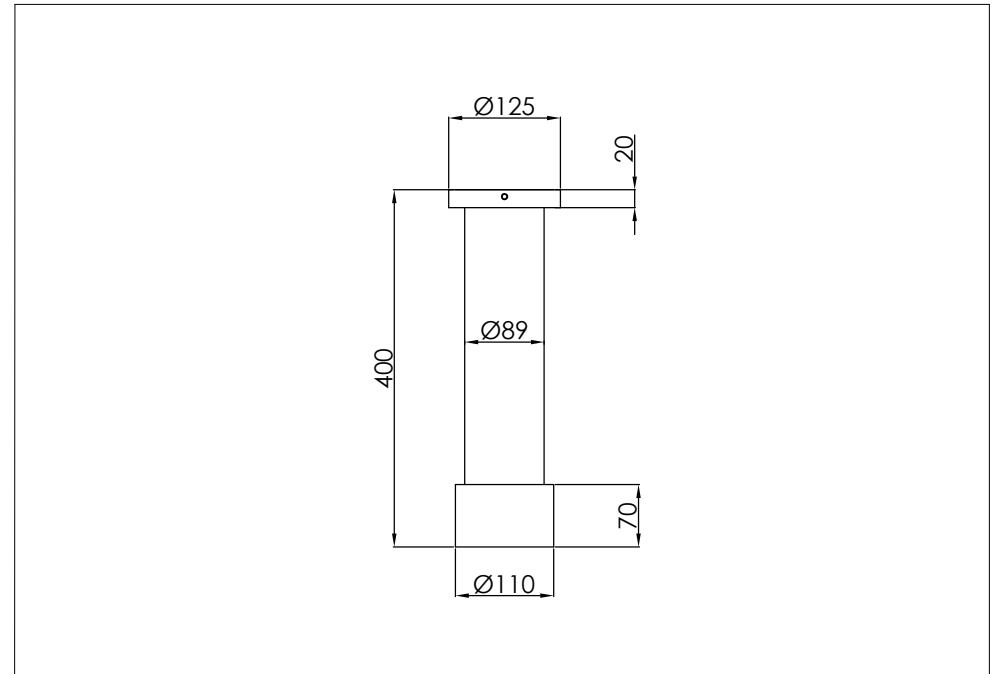

Wall mounted shower

Wand mengkraan

700-6802

installation

technical diagram

explosion diagram