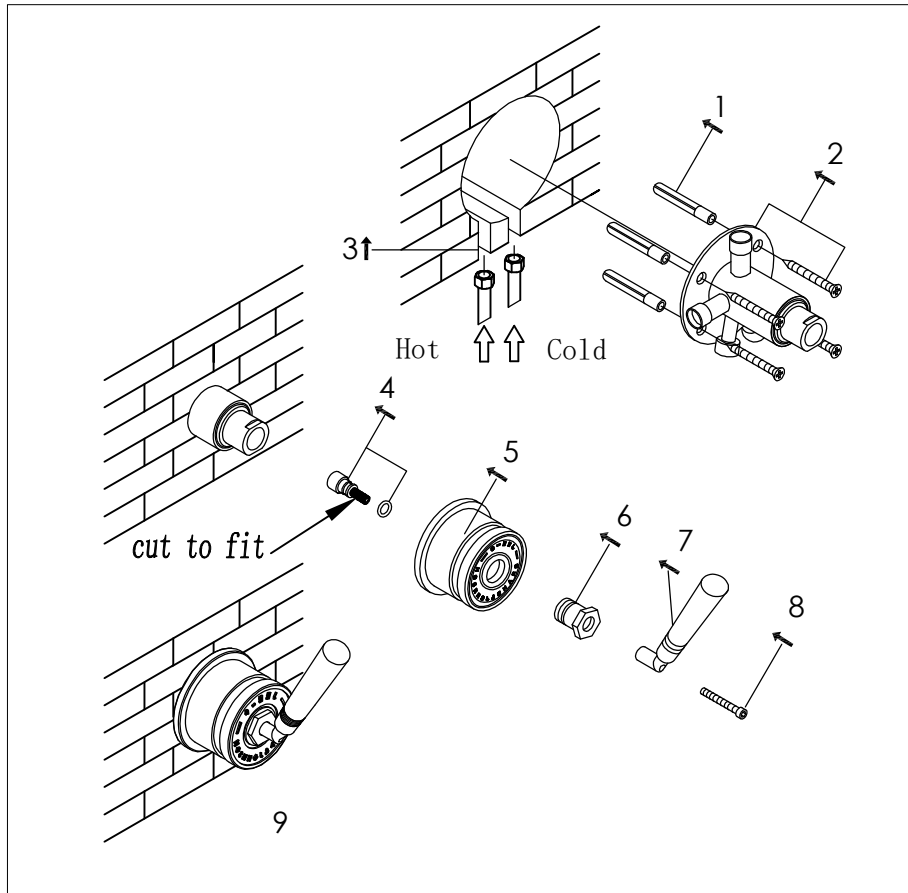

Wall mounted shower mixer with progressive cartridge

Wand mengkraan met progressieve cartridge

700-2202

installation