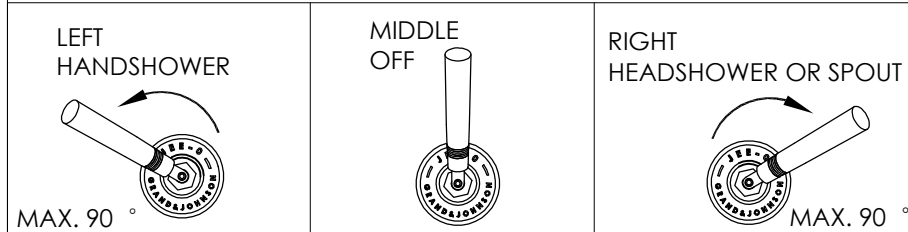

Wall mounted shower mixer with progressive cartridge

Wand mengkraan met progressieve cartridge

700-2202

### installation