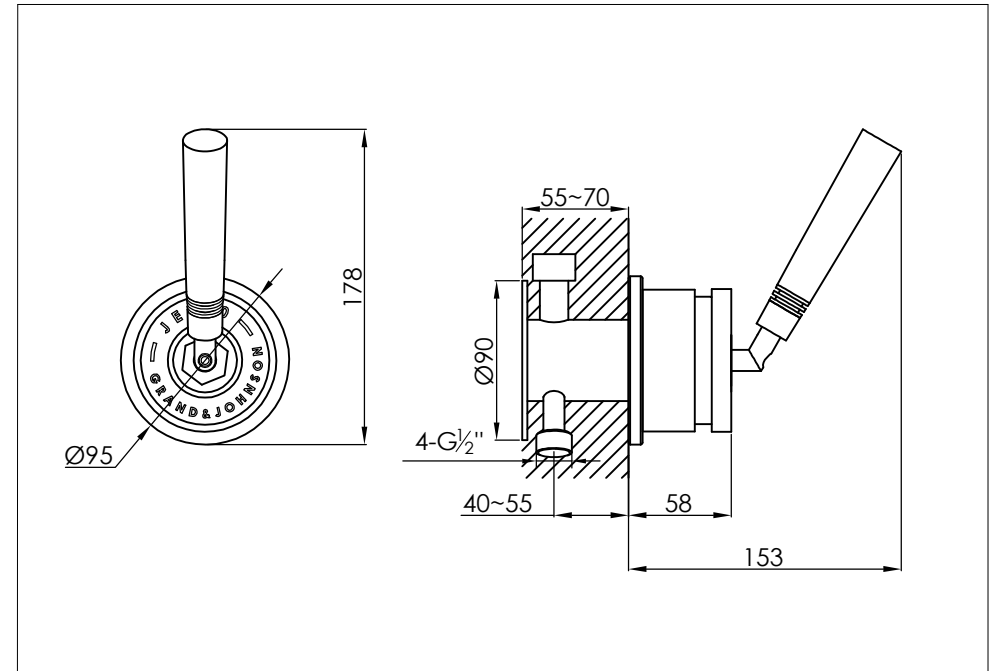

Wall mounted shower mixer with progressive cartridge

Wand mengkraan met progressieve cartridge

700-2202

### installation

### technical diagram

### explosion diagram