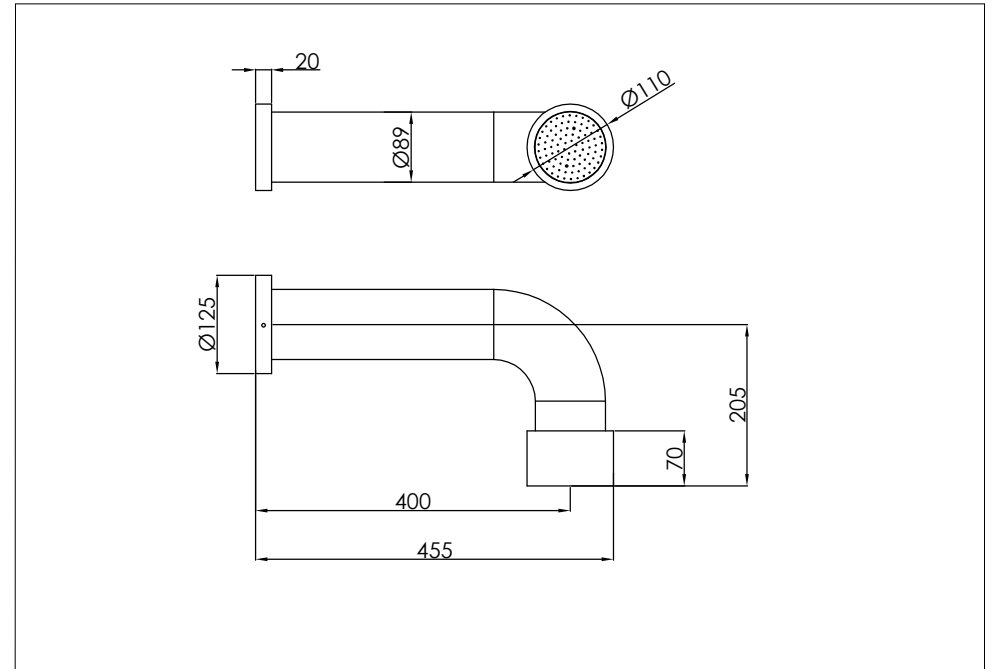

wall mounted shower

wand wastafelkraan

700-6902

installation

technical diagram

explosion diagram