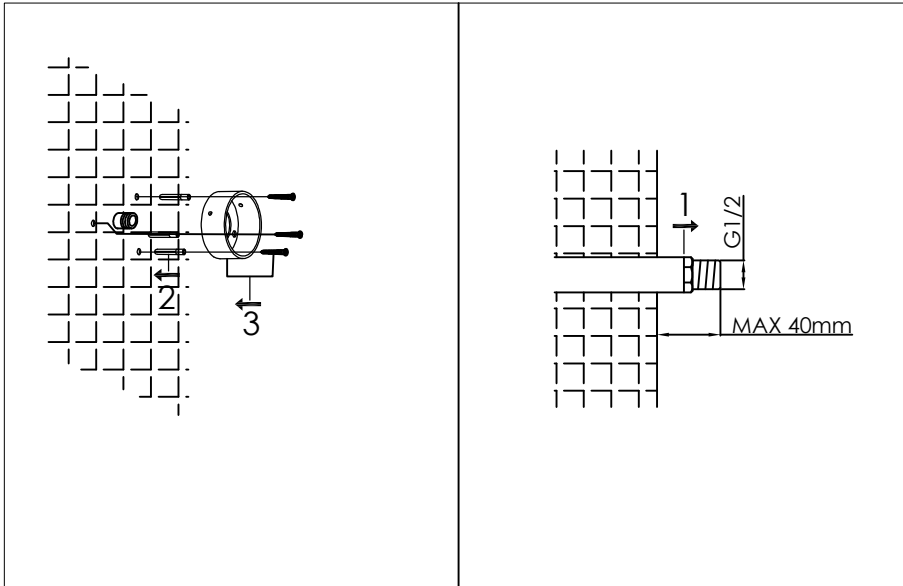

wall mounted shower

wand wastafelkraan

700-6902

installation

technical diagram

explosion diagram