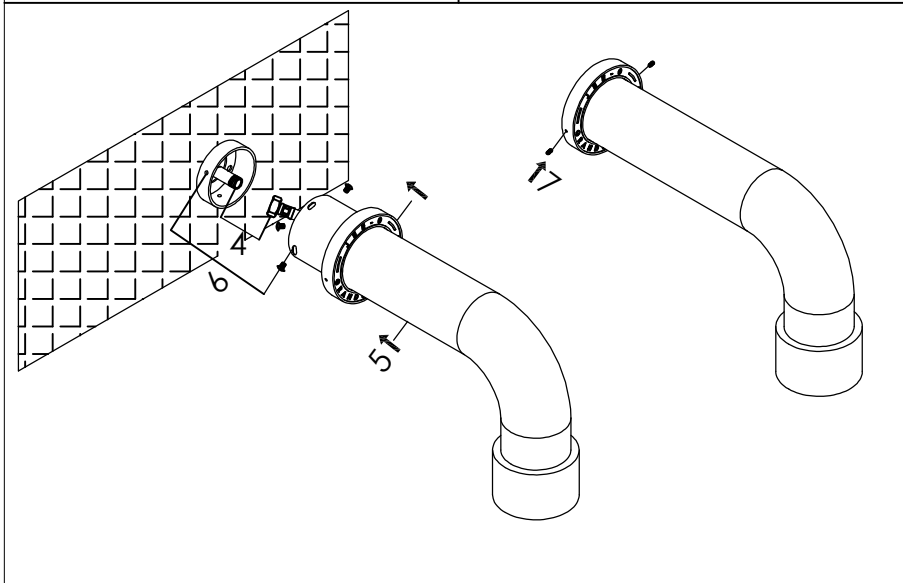

wall mounted shower

wand wastafelkraan

700-6902

installation

technical diagram

explosion diagram