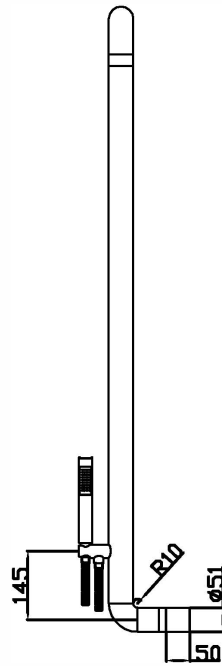

# JEE-O flow wall shower mixer specifications

left handshower

middle off

right handshower

Article code:

**500-6910**

● brushed stainless steel

Material:

Stainless Steel r304

Cleaning:

JEE-O protect

Cartridge:

Kerox ceramic mixing mechanism (progressive)  
item code **005-0203**

Flow at water of 38°C:

11L p/m at 3bar pressure

Connection:  
Thread:

2 x G 1/2" (Ø15mm / 0.6")  
British Standard Pipe (BSP)

Dimension package:  
Total weight:  
Package weight:

L160 x W57 x H16 cm  
available soon  
available soon

2 year warranty

HS code:

84818011900