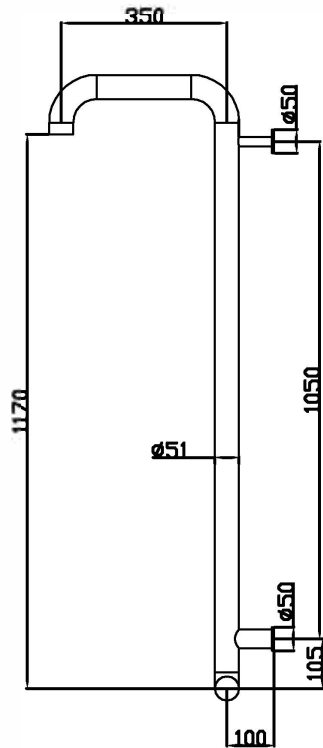

# JEE-O flow wall shower mixer specifications

left handshower

middle off

right handshower

Article code:

**500-6910**

● brushed stainless steel

Material:

Stainless Steel r304

Cleaning:

JEE-O protect

Cartridge:

Kerox ceramic mixing mechanism (progressive)  
item code **005-0203**

Flow at water of 38°C:

11L p/m at 3bar pressure

Connection:  
Thread:

2 x G 1/2" (Ø15mm / 0.6")  
British Standard Pipe (BSP)

Dimension package:  
Total weight:  
Package weight:

L160 x W57 x H16 cm  
available soon  
available soon

2 year warranty

HS code:

84818011900