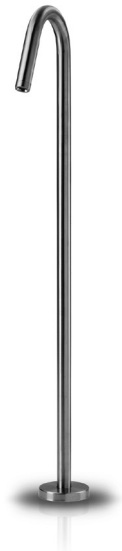

JEE-O slimline bath 01 specifications

Note:
UV radiation and extreme temperature
can affect the color and structure of the
surface of the structured black version.

Article code:

800-3100

● brushed stainless steel

800-3103

● structured black stainless steel

Material:

Stainless Steel r304

Cleaning:

JEE-O protect

Connection:

Thread:

G 1/2" (ø15mm / 0.6")

British Standard Pipe (BSP)

Dimension package:

Total weight:

Package weight:

L 136 x W 36 x H 7 cm

4.8 kg

1.5 kg