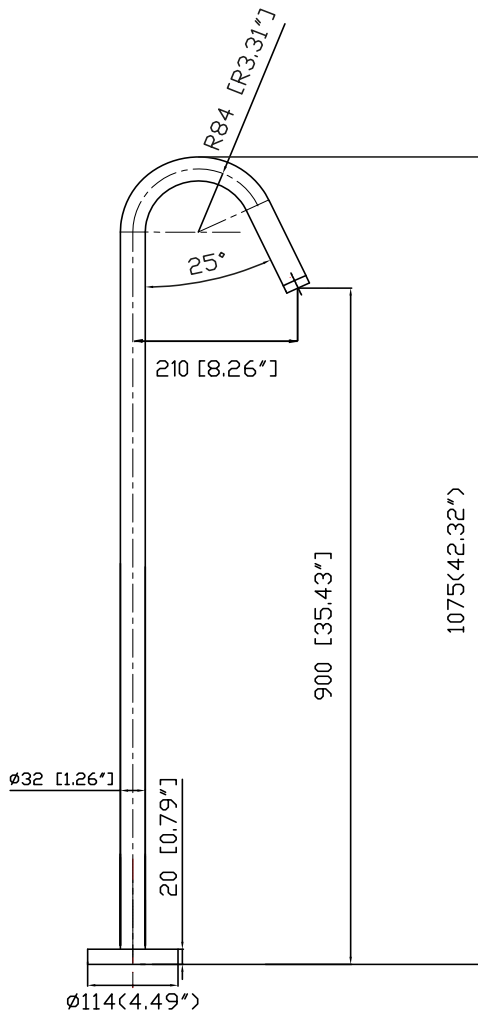

JEE-O slimline bath 01 specifications

Note:
UV radiation and extreme temperature
can affect the color and structure of the
surface of the structured black version.

Article code:

800-3100

● brushed stainless steel

G 1/2" (ø15mm / 0.6")

British Standard Pipe (BSP)

Dimension package:

Total weight:

Package weight:

L 136 x W 36 x H 7 cm

4.8 kg

1.5 kg

Placing on a water-tight floor

2 year warranty

HS code:

84818011900