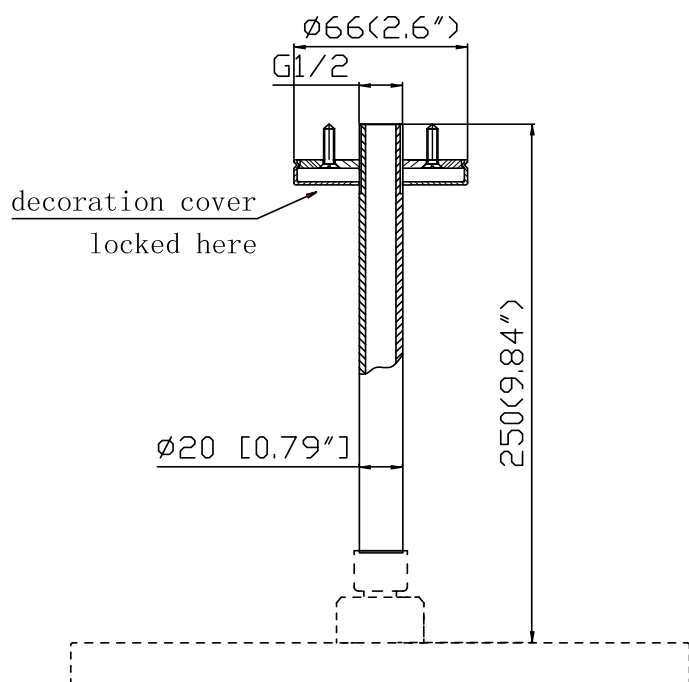

JEE-O slimline ceiling shower 25 specifications

Note:
UV radiation and extreme temperature
can affect the color and structure of the
surface of the structured black version.

Article code:	801-6820 ● brushed stainless steel	Connection: Thread:	G 1/2" (ø15mm / 0.6") British Standard Pipe (BSP)
Material:	800-1753 ● structured black stainless steel	Dimension package: Total weight: Package weight:	L 25 x W 7 x H 8 cm 0.4 kg 0.3 kg
Cleaning:	Stainless Steel r304	2 year warranty	

Note: to complete with JEE-O slimline shower head

HS code: 84818011900