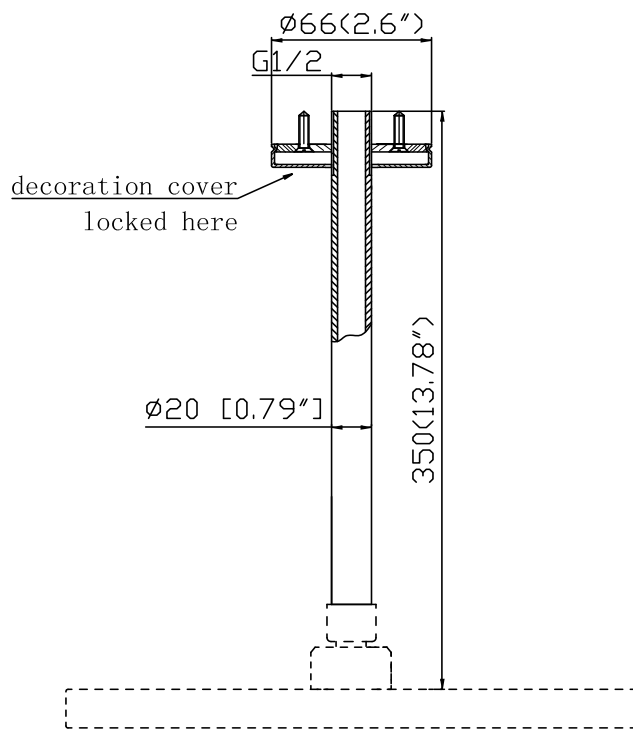

JEE-O slimline ceiling shower 35 specifications

Note:
UV radiation and extreme temperature can affect the color and structure of the surface of the structured black version.

Article code:

801-6830

● brushed stainless steel

801-6833

● structured black stainless steel

Material:

Stainless Steel r304

Cleaning:

soapwater or alcohol

Note: to complete with JEE-O slimline shower head

Connection:

Thread:

G 1/2" ($\phi 15$ mm / 0.6")

British Standard Pipe (BSP)

Dimension package:

Total weight:

Package weight:

L 35 x W 7 x H 8 cm

0.4 kg

0.3 kg

2 year warranty

HS code:

84818011900