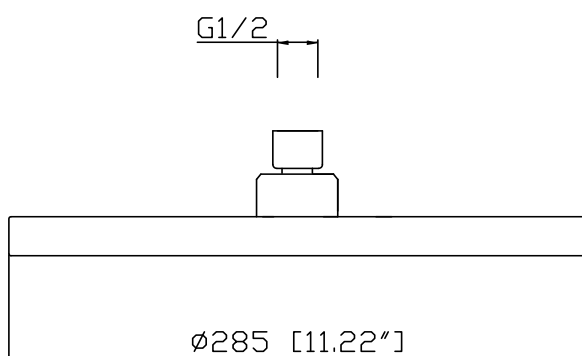

JEE-O slimline shower head specifications

Article code:

800-6130
● brushed stainless steel

Material:

Stainless Steel r304

Cleaning:

JEE-O protect

Connection:
Thread:

G ½" (ø15mm / 0.6")
British Standard Pipe (BSP)

Dimension package:
Total weight:
Package weight:

L 31 x W 31 x H 14 cm
1.7 kg
0.3 kg

2 year warranty

HS code:

84818011900