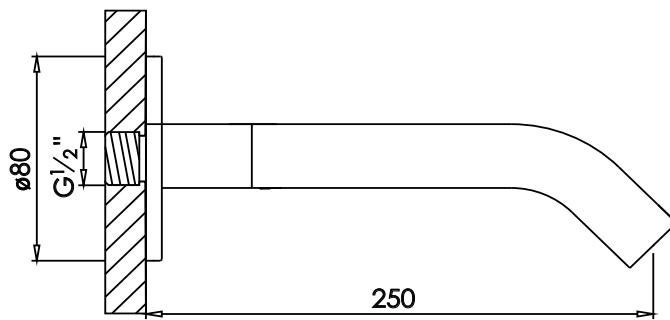

JEE-O slimline spout long specifications

Note:
UV radiation and extreme temperature
can affect the color and structure of the
surface of the structured black version.

Article code:	800-3910 ● brushed stainless steel	Connection: Thread:	G 1/2" (ø15mm / 0.6") British Standard Pipe (BSP)
	800-3913 ● structured black stainless steel	Dimension package: Total weight: Package weight:	L 32 x W 10 x H 3,5 cm 0.55 kg 0,08 kg
Material:	Stainless Steel r304	2 year warranty	
Cleaning:	JEE-O protect		