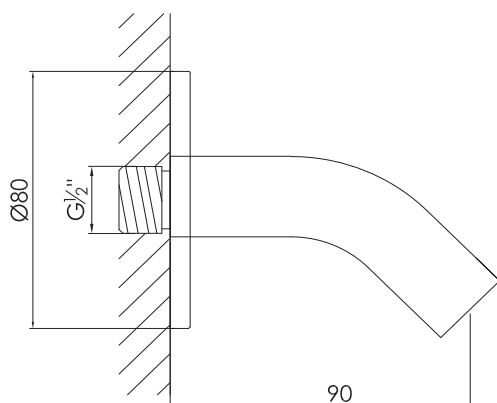

# JEE-O slimline spout short specifications

Note:  
UV radiation and extreme temperature  
can affect the color and structure of the  
surface of the structured black version.

Article code:

**800-3930**

● brushed stainless steel

G 1/2" (ø15mm / 0.6")

British Standard Pipe (BSP)

Dimension package:

Total weight:

Package weight:

L 10 x W 10 x H 5 cm

0.180 kg

0,04 kg