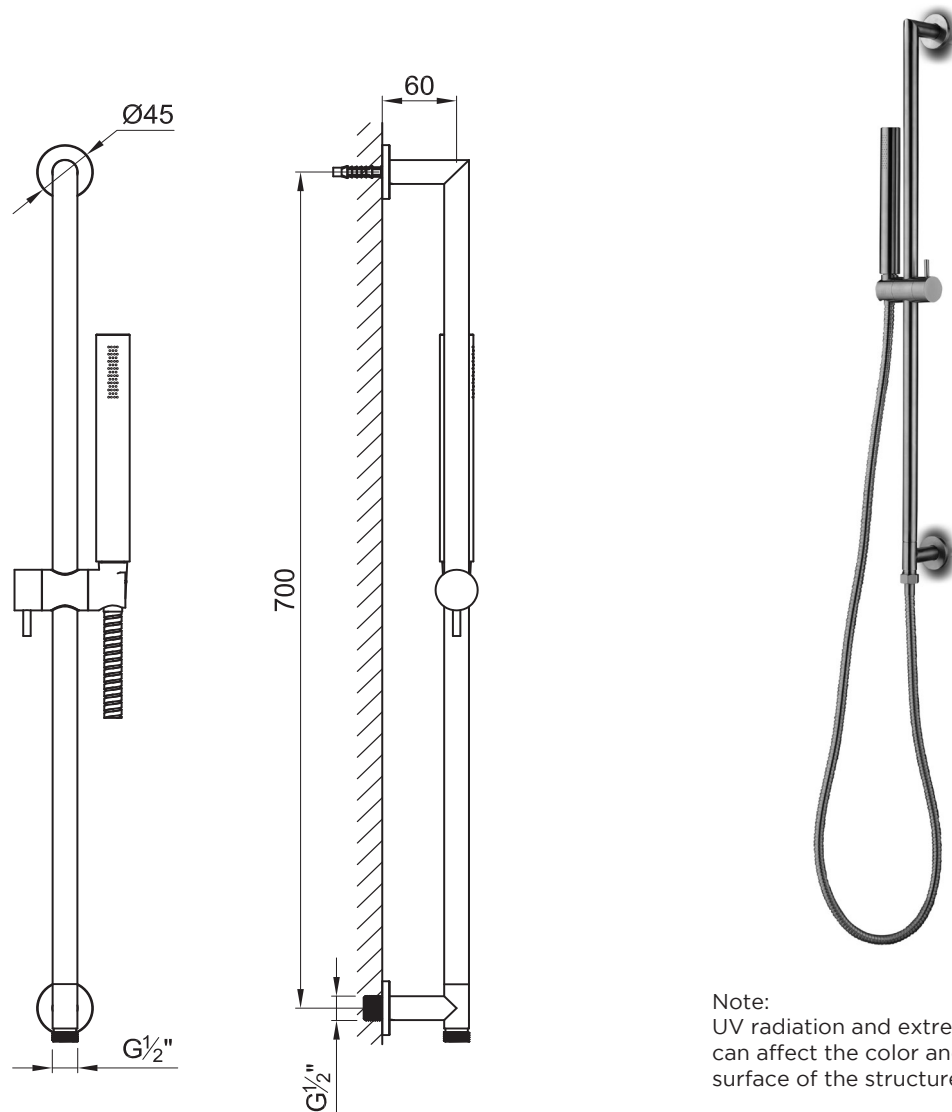

# JEE-O slimline wall shower bar specifications

Note:  
UV radiation and extreme temperature  
can affect the color and structure of the  
surface of the structured black version.

Article code:

**800-6920**

Thread:

2 x G 1/2" (ø15mm / 0.6")  
British Standard Pipe (BSP)

Dimension package:

Total weight:

Package weight:

L 78 x W 19 x H 7 cm  
1.86 kg  
0.26 kg

2 year warranty

HS code: