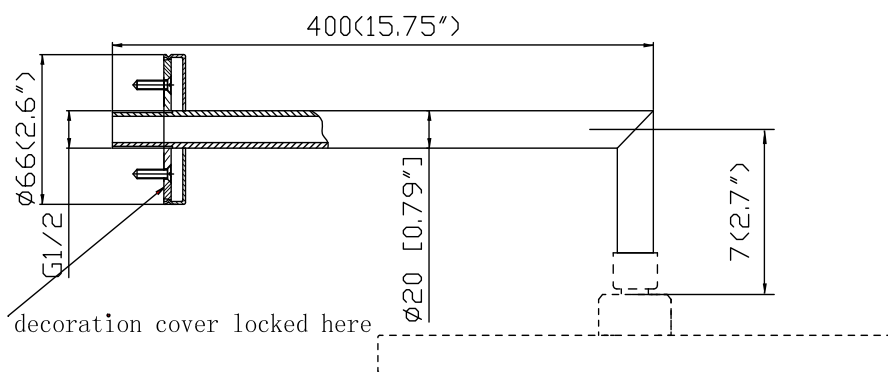

JEE-O slimline wall shower specifications

Note:
UV radiation and extreme temperature
can affect the color and structure of the
surface of the structured black version.

Article code:

801-6900

● brushed stainless steel

801-6903

● structured black stainless steel

Material:

Stainless Steel r304

Cleaning:

JEE-O protect

Connection:

Thread:

G 1/2" (Ø15mm / 0.6")
British Standard Pipe (BSP)

Dimension package:

Total weight:

Package weight:

L 52 x W 15,5 x H 6 cm
0.7 kg
0.16 kg

2 year warranty

Note: to complete with JEE-O slimline shower head

HS code: