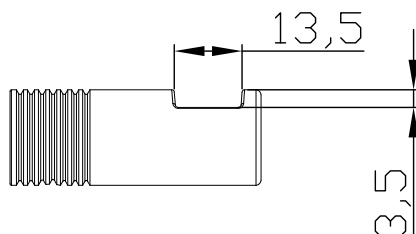

# JEE-O soho robe hook specifications

Note:  
UV radiation and extreme temperature  
can affect the color and structure of the  
JEE-O soho wall surface.

Article code:

**701-0100**

● Brushed stainless steel - **RAW**

Coating:

1.5 Electro powder spray

Cleaning:

soapwater or alcohol

Dimension package:

L6,5 x B5,5 x H3,5 cm

Total weight:

0.11 kg

Package weight:

0.02 kg

2 year warranty

HS code:

84818011900