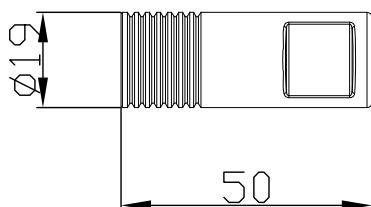

# JEE-O soho robe hook specifications

Note:  
UV radiation and extreme temperature  
can affect the color and structure of the  
JEE-O soho wall surface.

Article code:

**701-0100**

● Brushed stainless steel - **RAW**

Coating:

1.5 Electro powder spray

Cleaning:

soapwater or alcohol

Dimension package:

L6,5 x B5,5 x H3,5 cm

Total weight:

0.11 kg

Package weight:

0.02 kg

2 year warranty

HS code:

84818011900