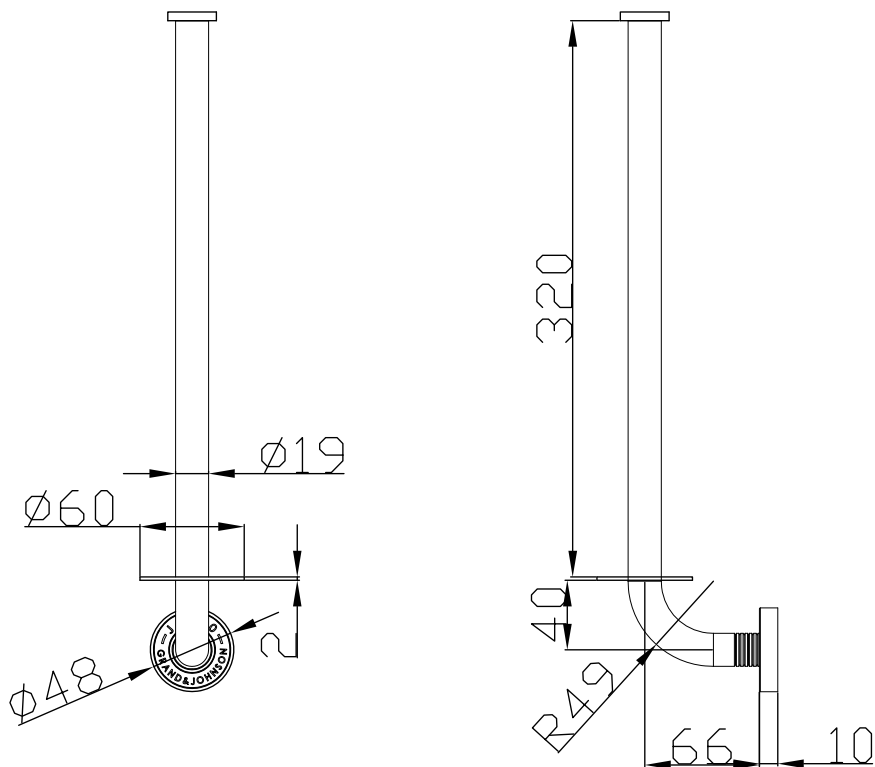

JEE-O soho spare roll holder specifications

Note:
UV radiation and extreme temperature
can affect the color and structure of the
JEE-O soho wall surface.

Article code:

701-0020
● Brushed stainless steel - **RAW**

soapwater or alcohol

Dimension package:

L42 x B14 x H9 cm

Total weight:

0,49 kg

Package weight:

0,11 kg

2 year warranty

HS code:

84818011900