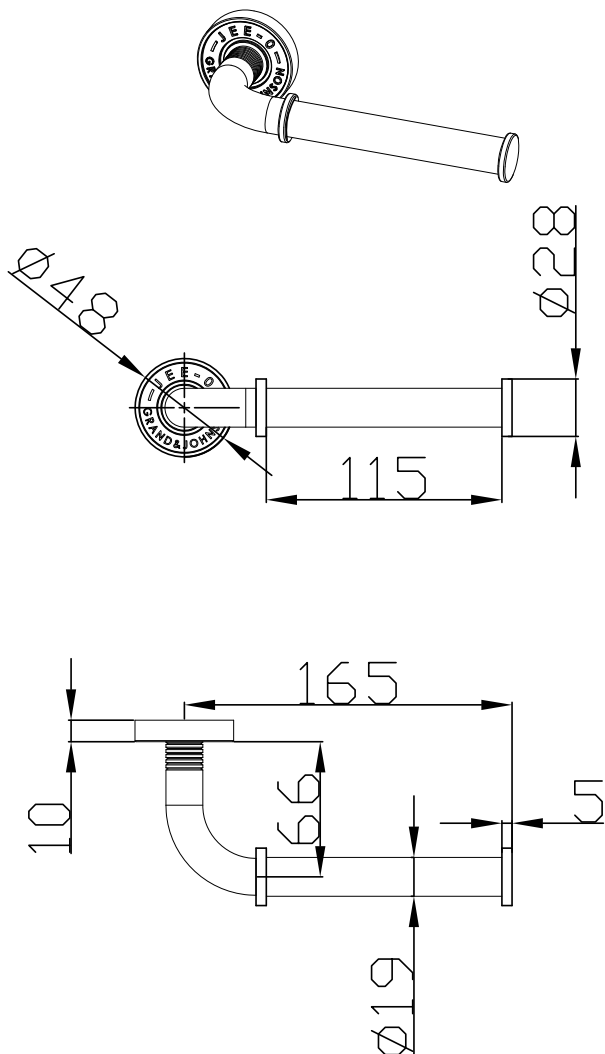

JEE-O soho toilet roll holder specifications

Note:
UV radiation and extreme temperature
can affect the color and structure of the
JEE-O soho wall surface.

Article code:

701-0010

● Brushed stainless steel - **RAW**

Coating:

1.5 Electro powder spray

Cleaning:

cleaning vinegar or alcohol

Dimension package:

L21 x B10 x H5,5 cm

Total weight:

0.31 kg

Package weight:

0.07 kg

2 year warranty

HS code:

84818011900