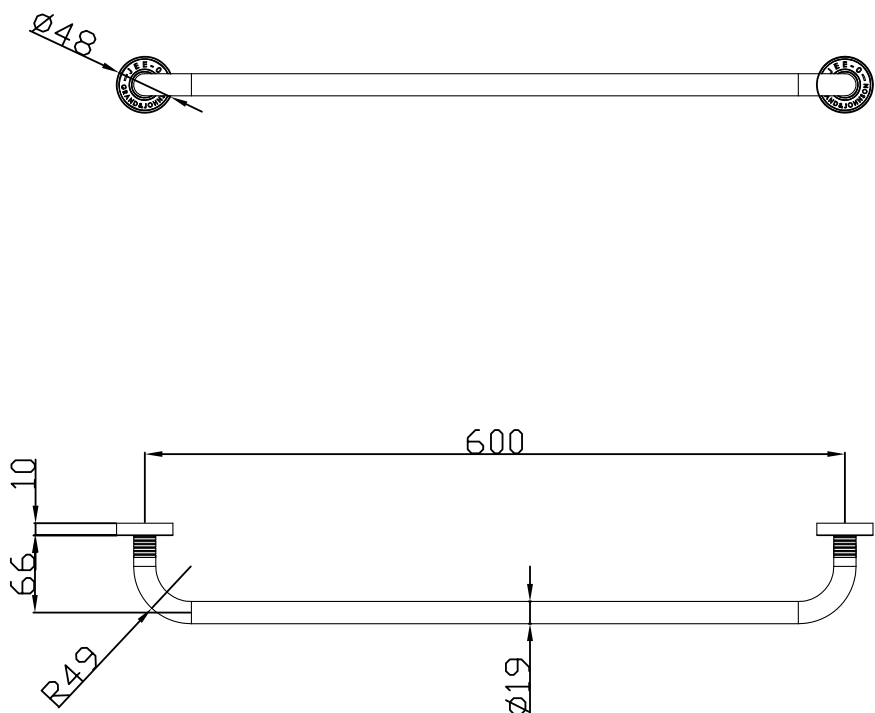

JEE-O soho towel holder specifications

Note:
UV radiation and extreme temperature
can affect the color and structure of the
JEE-O soho wall surface.

Article code:

701-0060

● Brushed stainless steel - **RAW**

Coating:

1.5 Electro powder spray

Cleaning:

cleaning vinegar or alcohol

Dimension package:

L68 x B9,5 x H6 cm

Total weight:

0,71 kg

Package weight:

0,14 kg

2 year warranty

HS code: 84818011900