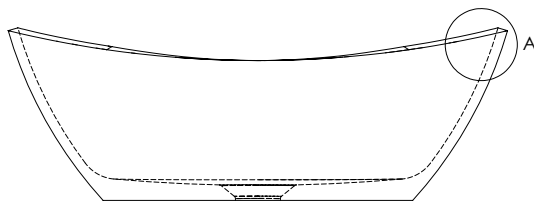

# JEE-O rio basin large specifications

Article code:

**SWMBAS75**

● White DADOquartz

**SWMBAS75 - black** RAL 9005

● Spray painted matt outside

Material:  
Coating:

DADOquartz - Scratch & abrasion resistant  
Spray painted matt outside

Waste diameter:

42mm

Dimensions:

Basin rim: L 50 x W 38 x H 17,5 cm

Net weight: 1,2 kg

Note: cast products are subject to size variation of +/-5 %

Dimension package:

Package weight: L 52 x W 50 x H 18 cm