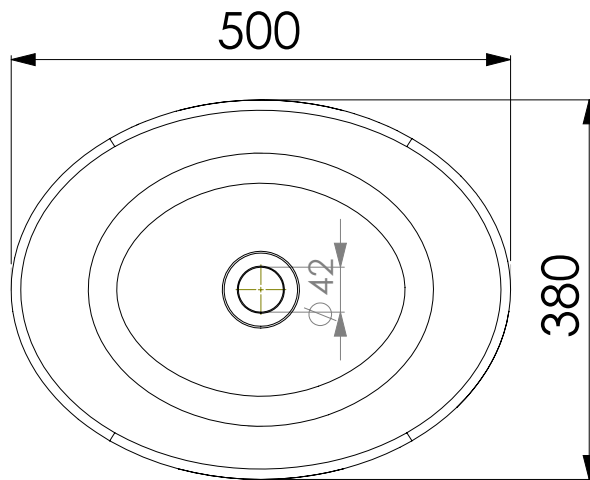

# JEE-O rio basin large specifications

Article code:

**SWMBAS75**

● White DADOquartz

**SWMBAS75 - black** RAL 9005

● Spray painted matt outside

Material:  
Coating:

DADOquartz - Scratch & abrasion resistant  
Spray painted matt outside

Waste diameter:

42mm

Dimensions:

Basin rim: L 50 x W 38 x H 17,5 cm

Net weight: 1,2 kg

Note: cast products are subject to size variation of +/-5 %

Dimension package:

Package weight: L 52 x W 50 x H 18 cm