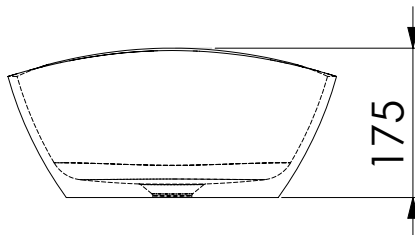

# JEE-O rio basin large specifications

Article code:

**SWMBAS75**

● White DADOquartz

**SWMBAS75 - black** RAL 9005

● Spray painted matt outside

Material:  
Coating:

DADOquartz - Scratch & abrasion resistant  
Spray painted matt outside

Waste diameter:

42mm

Dimensions:

Basin rim: L 50 x W 38 x H 17,5 cm

Net weight: 1,2 kg

Note: cast products are subject to size variation of +/-5 %

Dimension package:

Package weight: L 52 x W 50 x H 18 cm

1,2 kg

UV stability:

6 / BSEN438

25 year warranty

HS code:

68109900

European Standard:

NEN-EN 14688-2015