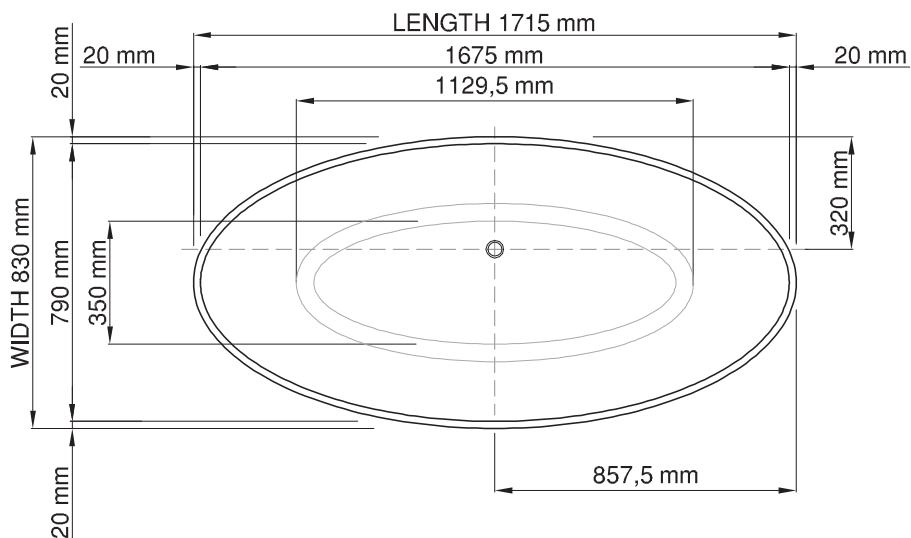

JEE-O rio bath specifications

Article code:

SBM066

● White DADOquartz

SBM066 - black RAL 9005

● Spray painted outside matt

Dimensions:

L 171.5 x W 83 x H 53.5/63 cm

Bathtub rim:

2 cm

Net weight:

90kg

Water capacity:

290L

Note: cast products are subject to size variation of +/- 5 %

Material:

DADOquartz - Scratch & abrasion resistant

Dimension package:

L 180 x W 91 x H 77 cm

Coating:

Spray painted matt

Package weight:

50kg

Overflow:

with integrated overflow

25 year warranty - The general conditions can be found on our website: www.jee-o.com/downloads

Waste diameter:

50mm

25 year warranty

HS code:

68109900

European Standard: