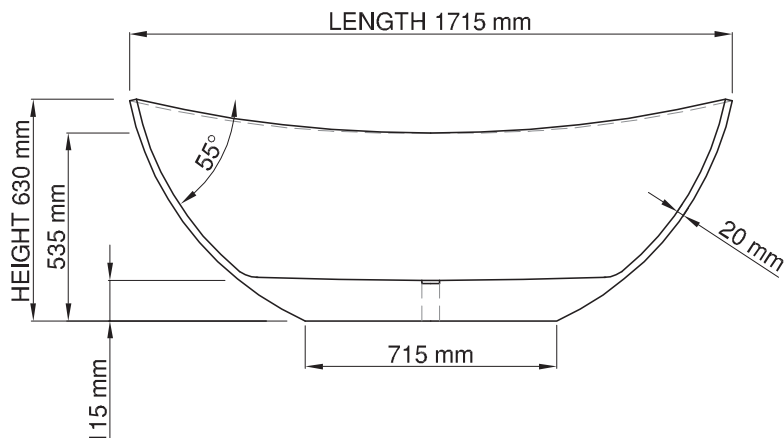

JEE-O rio bath specifications

Article code:

SBM066

● White DADOquartz

SBM066 - black RAL 9005

● Spray painted outside matt

Dimensions:

L 171.5 x W 83 x H 53.5/63 cm

Bathtub rim:

2 cm

Net weight:

90kg

Water capacity:

290L

Note: cast products are subject to size variation of +/- 5 %

Material:

DADOquartz - Scratch & abrasion resistant

Dimension package:

L 180 x W 91 x H 77 cm

Coating:

Spray painted matt

Package weight:

50kg

Overflow:

with integrated overflow

25 year warranty - The general conditions can be found on our website: www.jee-o.com/downloads

Waste diameter:

50mm

25 year warranty

HS code:

68109900

European Standard: