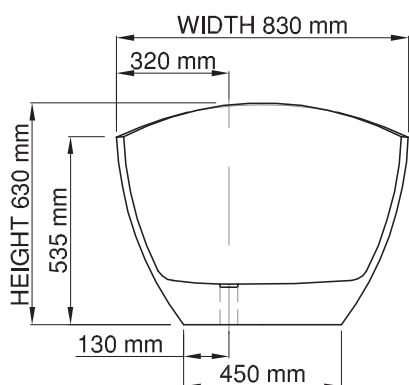

JEE-O rio bath specifications

Article code:

SBM066

● White DADOquartz

SBM066 - black RAL 9005

● Spray painted outside matt

Dimensions:

L 171.5 x W 83 x H 53.5/63 cm

Bathtub rim:

2 cm

Net weight:

90kg

Water capacity:

290L

Note: cast products are subject to size variation of +/- 5 %

Material:

DADOquartz - Scratch & abrasion resistant

Dimension package:

L 180 x W 91 x H 77 cm

Coating:

Spray painted matt

Package weight:

50kg

Overflow:

with integrated overflow

25 year warranty - The general conditions can be found on our website: www.jee-o.com/downloads

Waste diameter:

50mm

25 year warranty

HS code:

68109900

European Standard: