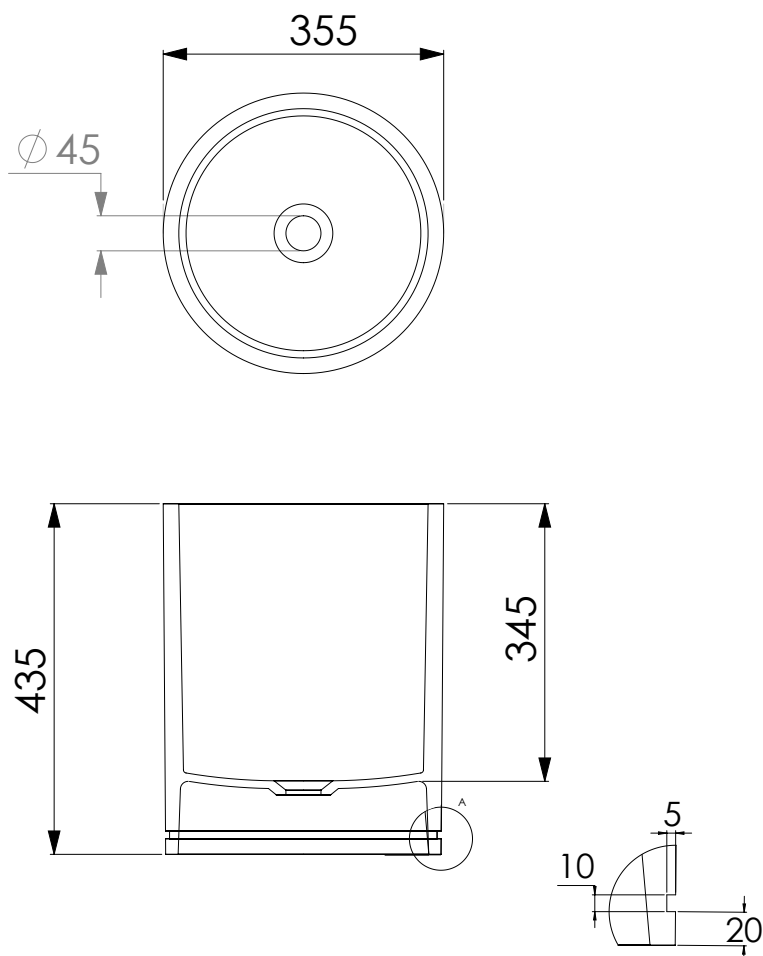

JEE-O soho basin specifications

Article code:

SWMBAS70

● White DADOquartz

SWMBAS70 - black RAL 9005

● Spray painted matt outside

Material:
Coating:

DADOquartz - Scratch & abrasion resistant
Spray painted matt outside

Waste diameter:

45mm

Dimensions:

L 35.5 x W 35.5 x H 43.5 cm

Basin rim:

2 cm

Net weight:

20kg

Note: cast products are subject to size variation of +/-5 %

Dimension package:

L 40 x W 40 x H 50 mm

Package weight:

5kg

UV stability:

6 / BSEN438

25 year warranty