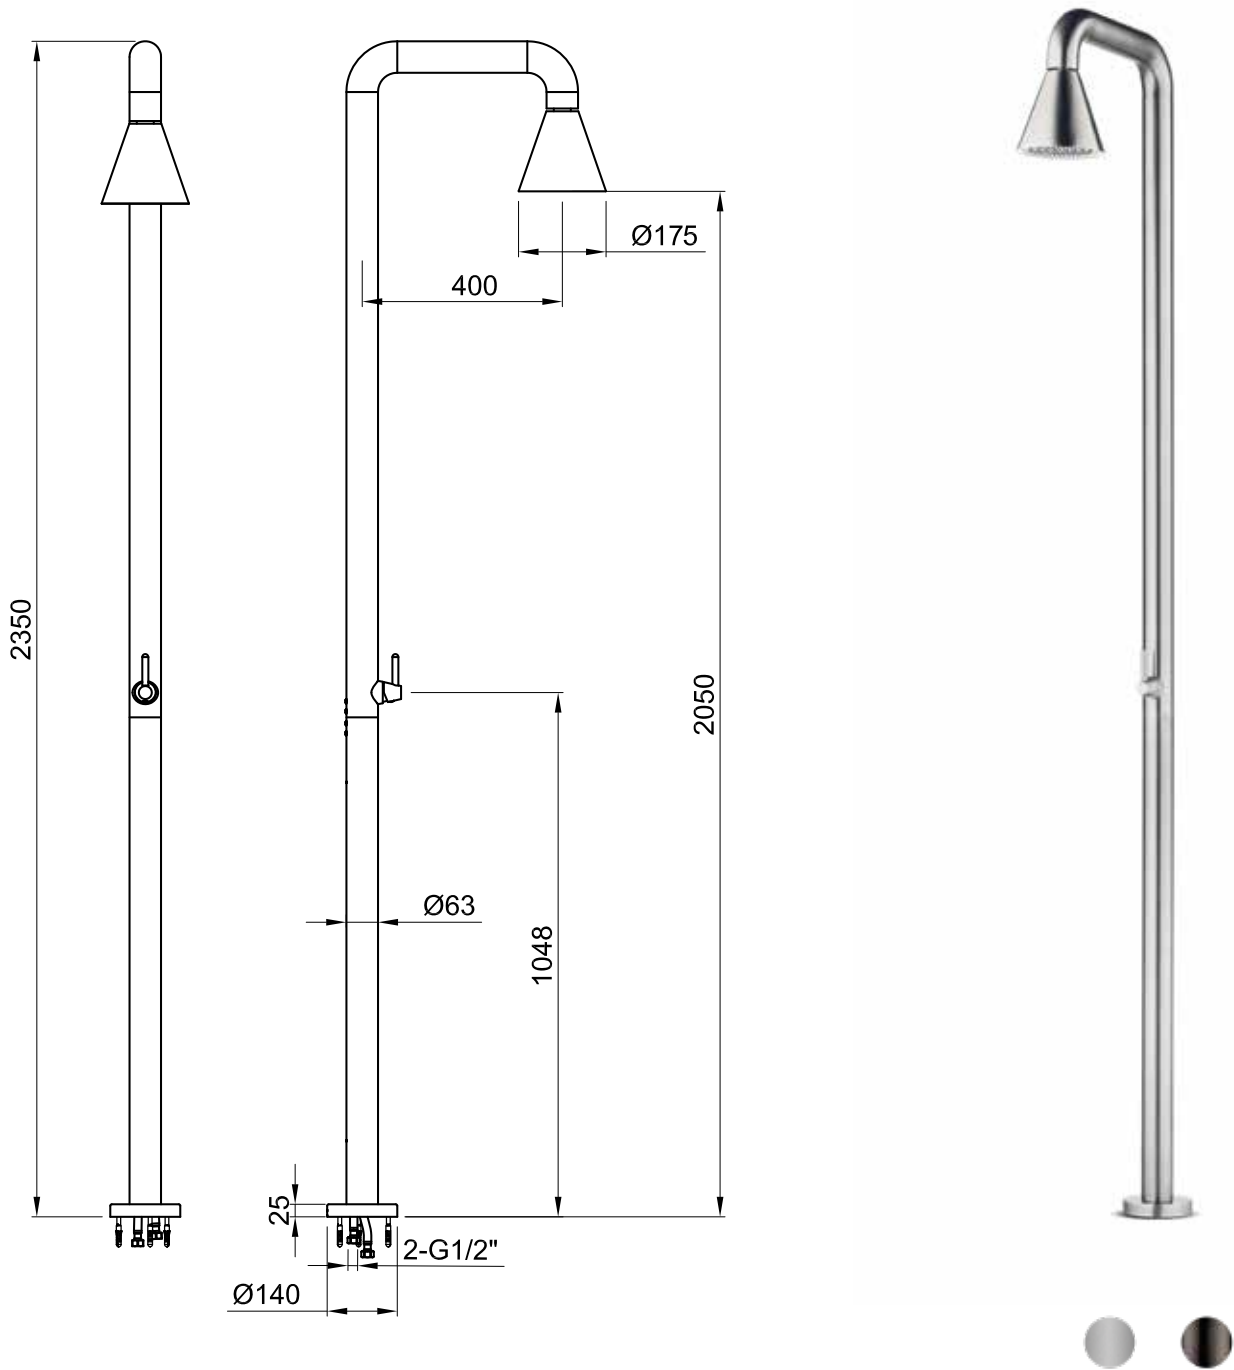

# JEE-O cone shower 01

Article code:

900-6100

● Brushed

900-6106

● Gun metal

Material:

Stainless Steel r316

Shower head

Ø170mm/99 nozzles

Cleaning instructions:

download JEE-O shower and taps manual on our website: [www.jee-o.com](http://www.jee-o.com)

Cartridge:

Sedal/Kerox ceramic mixing cartridge (35mm), item code 005-0101

Flow at water of 38°C:

12l p/m at 3Bar pressure

Pressure:

Recommended working pressure 3Bar

Connection:

2 x G 1/2" (Ø15mm / 0.6") nylon<sup>(out)</sup>/epdm<sup>(in)</sup> flexhose with brass swivel British Standard Pipe (BSP)

Thread:

Dimension package:

L158 x W61 x H23 cm

Total weight:

15.1 kg

Package weight:

4.6 kg

Placing on a water-tight floor