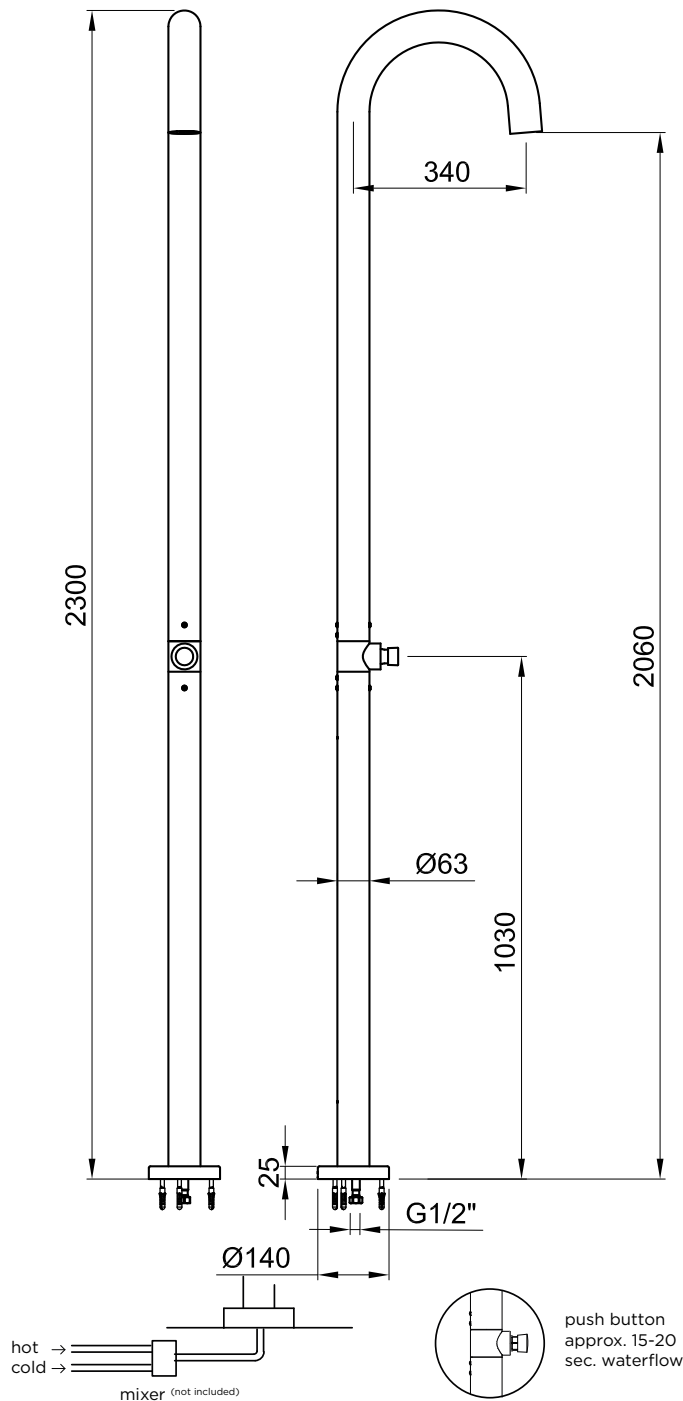

JEE-O original shower push

Article code:	100-6500 ● Brushed	Connection:	G 1/2" ($\text{Ø}15\text{mm} / 0.6''$) nylon ^(out) /epdm ⁽ⁱⁿ⁾ flexhose with brass swivel British Standard Pipe (BSP)
Material:	Stainless Steel r316	Thread:	
Cleaning instructions:	download JEE-O shower and taps manual on our website: www.jee-o.com	Dimension package:	L 158 x W 18 W 54 x H 16 cm
Cartridge:	JEE-O ceramic stop valve with on/off spindle, item code 005-0301	Total weight:	10.0 kg
Flow at water of 38°C:	12l p/m at 3Bar pressure	Package weight:	2.0 kg
Pressure:	Recommended working pressure 3Bar	Placing on a water-tight floor	
Flow duration:	15-20 seconds	7 year warranty - The general conditions can be found on our website: www.jee-o.com/downloads	
Note:	Use of the JEE-O wall bracket (101-6000) is recommended with this model.	HS code: 84818011900	
		Approvals:	SLS BS EN 817, SS 375, AS/NZS 4020, BS EN