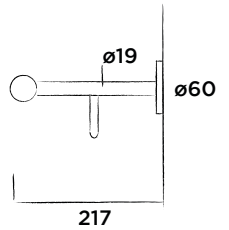

JEE-O bloom towel rack

Wall mounted towel rack stainless steel

(Length 81 cm)

Order code:

601-0076

● Gun metal

€ 395,-