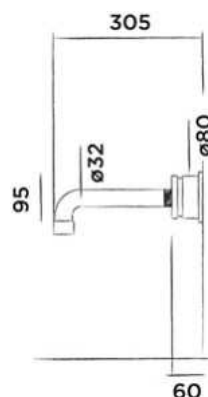

JEE-O soho spout long

Wall mounted spout stainless steel for basin or bath

Order code:

700-3900

● RAW

€ 605,-

700-3902

● Hammercoated black

€ 605,-