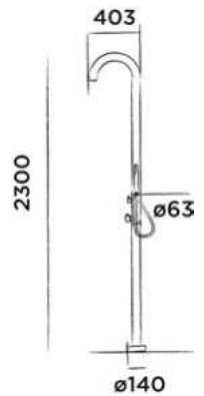

JEE-O original shower 02TH

Freestanding thermostatic shower mixer stainless steel with hand shower

Order code:
100-6310
● Brushed

€ 2.450,-