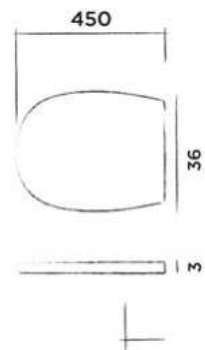

Order code:

007-2007

○ White

€ 320,-

007-2003

● Black

€ 330,-