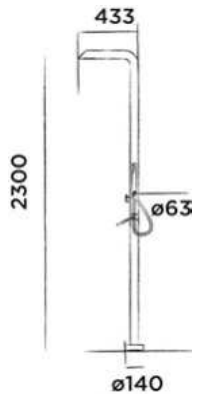

JEE-O pure shower 02

Freestanding shower mixer stainless steel with hand shower

Order code:
300-6210
● Brushed

€ 1.995,-