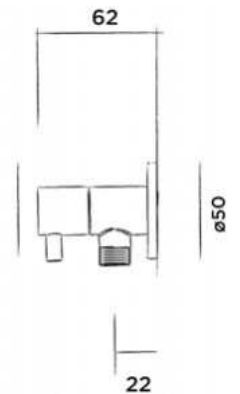

JEE-O angle valve

Angle valve stainless steel

Order code:

001-0030

● Brushed

€ 125,-

001-0033

● Structured black

€ 150,-

001-0034

● Bronze

€ 150,-

001-0035

● Matt gold

€ 150,-

001-0039

● Dark steel

€ 150,-