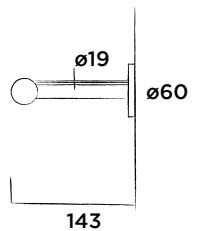

JEE-O bloom shelf

Wall mounted shelf stainless steel

(Length 71 cm)

Order code:

601-0086

● Gun metal

€ 325,-