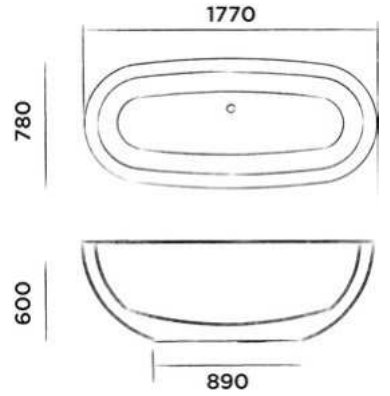

JEE-O moloko bath

Freestanding bath made from DADOquartz
with integrated overflow
(L 177 x W 78 x H 60 cm)

Order code:

SBM008

● White DADOquartz

€ 4.780,-