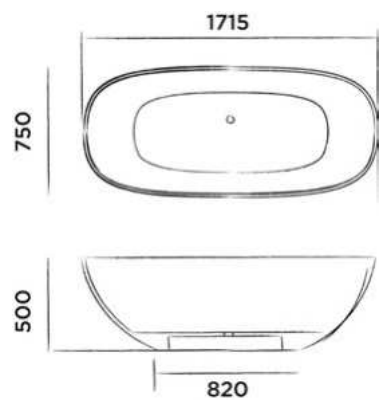

JEE-O amsterdam bath

Freestanding bath made from DADOquartz
with integrated overflow
(L 171,5 x W 75 x H 50 cm)

Order code:
SBM060

● White DADOquartz

€ 3.150,-