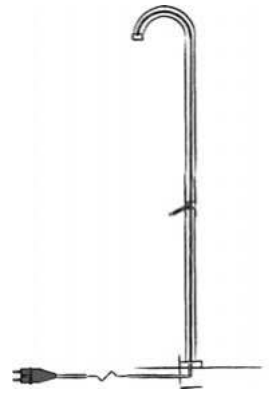

- Brushed
- Structured black
- Bronze
- Matt gold
- Dark steel

JEE-O 365 - all weather frost free

Option available for all models with 365 logo

Order code:
001-0365

€ 835,-

JEE-O basin plug

Basin plug stainless steel, not lockable