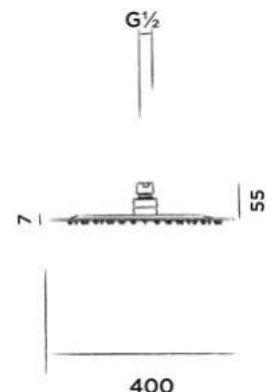

JEE-O slimline shower head large

Shower head stainless steel
(ø 40 cm and 272 nozzles)

Order code:

800-6140	€	665,-
● Brushed		
800-6143	€	725,-
● Structured black		
800-6144	€	725,-
● Bronze		
800-6145	€	725,-
● Matt gold		
800-6149	€	725,-
● Dark steel		