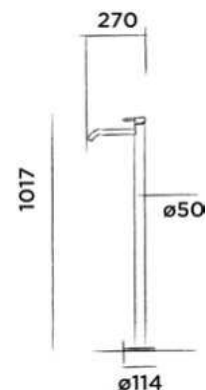

JEE-O slimline basin mixer floor

Freestanding basin mixer stainless steel

Order code:

800-1300

● Brushed

€ 1.285,-

800-1303

● Structured black

€ 1.650,-

800-1304

● Bronze

€ 1.650,-