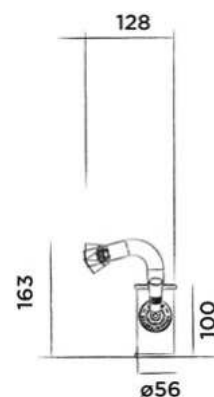

JEE-O soho bidet

Top mounted bidet faucet stainless steel

Order code:

700-4100

● RAW

€ 1.135,-

700-4102

● Hammercoated black

€ 1.135,-