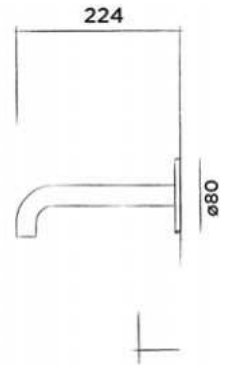

JEE-O slimline touchless wall basin tap

Electronic controlled wall mounted basin mixer stainless steel, with in-spout infrared on/off sensor and concealed control box

Order code:

800-1530	● Brushed	€ 645,-
800-1533	● Structured black	€ 665,-
800-1534	● Bronze	€ 725,-
800-1535	● Matt gold	€ 725,-
800-1539	● Dark steel	€ 725,-