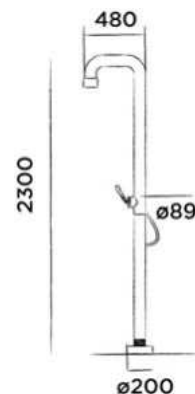

JEE-O soho shower 02

Freestanding shower stainless steel with progressive cartridge and hand shower

Order code:

700-6210

● RAW

€ 3.315,-

700-6212

● Hammercoated black

€ 3.315,-