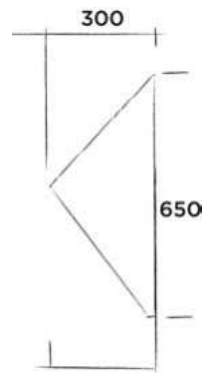

Order code:

007-7007

○ White

€ 945,-

007-7003

● Black

€ 975,-

JEE-O slimline cold water tap