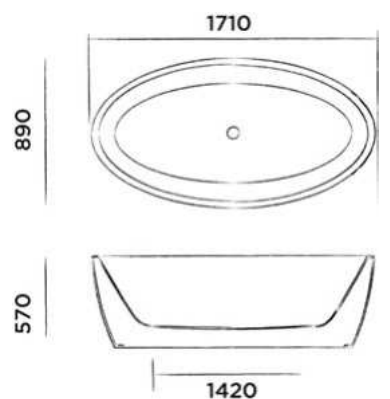

€ 1.115,-

€ 1.250,-

€ 1.250,-

JEE-O maya bath

Freestanding bath made from DADOquartz with integrated overflow
(L 171 x W 89 x H 57 cm)

Order code:
SBM040
● White DADOquartz

€ 4.780,-

JEE-O maya basin