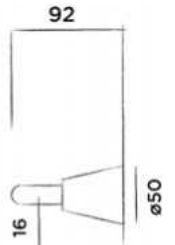

JEE-O cone towel holder 30

Wall mounted towel holder stainless steel

(Length 30 cm)

Order code:

901-0080

● Brushed

901-0086

● Gun metal

€ 170,-

€ 180,-