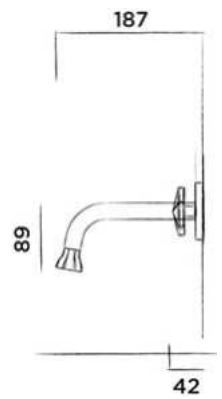

JEE-O bloom wall basin mixer

Wall mounted basin mixer stainless steel with concealed body

Order code:

600-1506

● Gun metal

€ 1.145,-