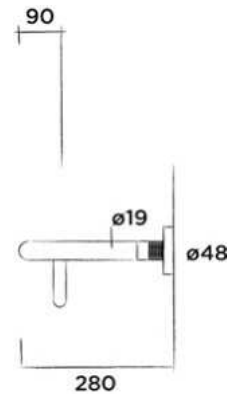

JEE-O soho towel rack

Wall mounted towel rack stainless steel
(Length 70 cm)

Order code:

701-0070

● RAW

€ 400,-

701-0072

● Hammercoated black

€ 400,-