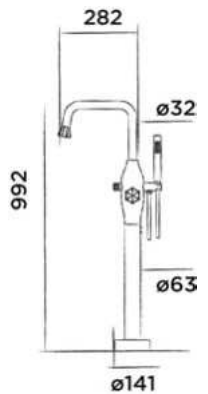

JEE-O bloom bath mixer

Freestanding bath mixer stainless steel with hand shower

Order code:

600-3116

● Gun metal

€ 2.215,-