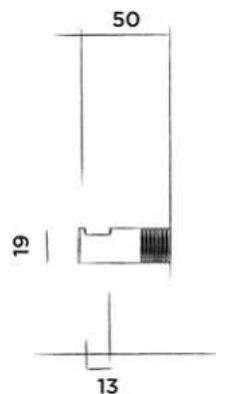

€ 105,-

701-0102

● Hammercoated black

€ 105,-

JEE-O soho towel holder

Wall mounted towel holder stainless steel

(Length 60 cm)

Order code: