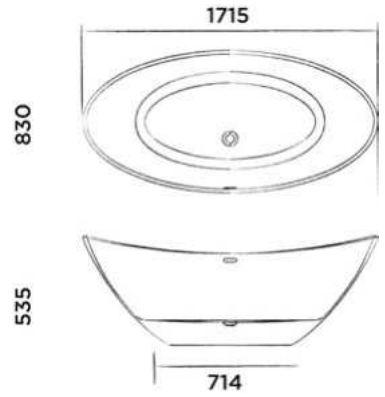

JEE-O rio bath

Freestanding bath made from DADOquartz
with integrated overflow
(L 171,5 x W 83 x H 53,5 cm)

Order code:

SBM066

● White DADOquartz

€ 3.150,-