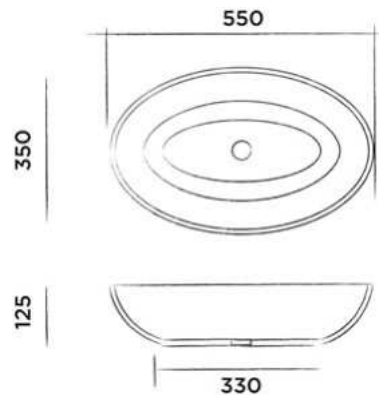

JEE-O london basin

Top mounted basin made from DADOquartz
(L 55 x W 35 x H 12,5 cm)

Order code:

SWMBAS63

● White DADOquartz

€ 750,-

JEE-O rio bath

Freestanding bath made from DADOquartz
with integrated overflow
(L 171,5 x W 83 x H 53,5 cm)