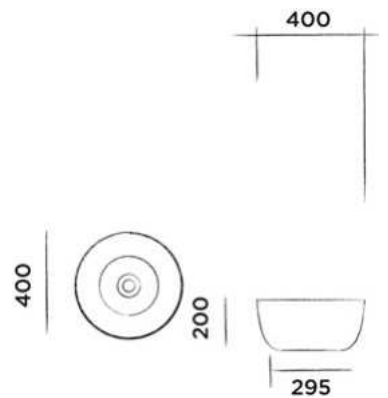

JEE-O flow basin low

Top mounted basin made from DADOquartz low
(L 40 x B 40 x H 20 cm)

Order code:

SWMBAS125

● White DADOquartz

€ 895,-