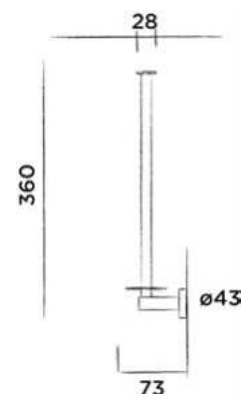

JEE-O slimline spare roll holder

Wall mounted spare toilet roll holder stainless steel

Order code:

801-0020

● Brushed

€ 105,-

801-0023

● Structured black

€ 125,-

801-0024

● Bronze

€ 125,-

801-0025

● Matt gold

€ 125,-

801-0029

● Dark steel

€ 125,-