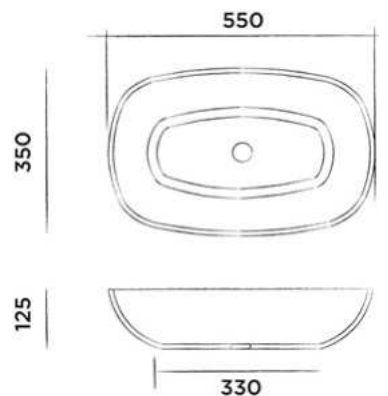

● White DADOquartz

€ 3.150,-

JEE-O amsterdam basin

Top mounted basin made from DADOquartz
(L 55 x W 35 x H 12,5 cm)

Order code:
SWMBAS62

● White DADOquartz

€ 750,-

JEE-O amsterdam basin small