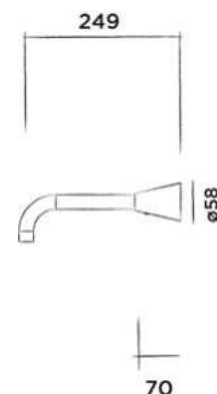

JEE-O cone touchless wall basin tap

Electronic controlled wall mounted basin mixer stainless steel, with in-spout infrared on/off sensor and concealed control box

Order code:

900-1530

● Brushed

€ 850,-

900-1536

● Gun metal

€ 995,-