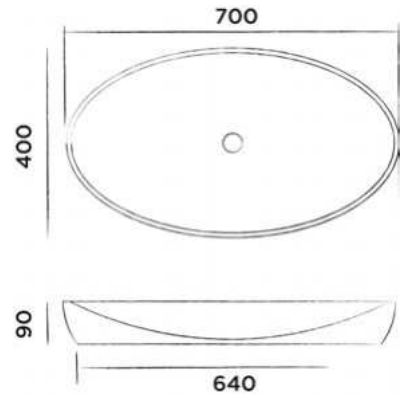

JEE-O maya basin

Top mounted basin made from DADOquartz
(L 70 x W 40 x H 9 cm)

Order code:

SWMBAS48

● White DADOquartz

€ 980,-