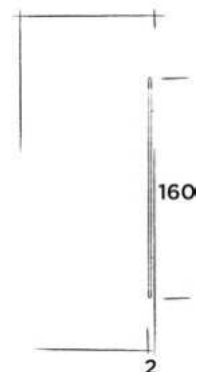

JEE-O flush plate XS

Dual flush stainless steel, compatible with all WISA XS, Schwab Duplo 380 system and Liv-Fix 3800 system
(Length 16 cm)

Order code:

007-0010

● Brushed

€ 285,-

007-0013

● Structured black

€ 300,-

007-0014

● Bronze

€ 300,-

007-0015

● Matt gold

€ 300,-

007-0017

○ White

€ 300,-

007-0019

● Dark steel

€ 300,-