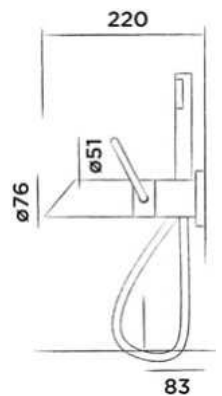

JEE-O pure wall bath mixer

Wall mounted bath mixer stainless steel with progressive cartridge, diverter and hand shower

Order code:
300-3510
● Brushed

€ 1.015,-