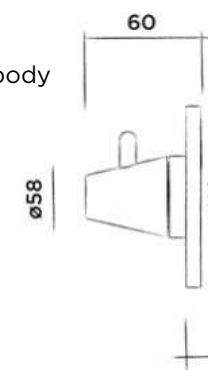

JEE-O cone diverter

Wall mounted bath or shower diverter stainless steel with concealed body

Order code:

900-2600

● Brushed

€ 550,-

900-2606

● Gun metal

€ 660,-