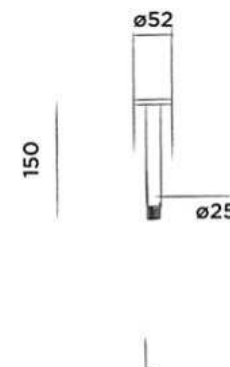

JEE-O slimline ceiling shower 15

Ceiling mounted shower arm stainless steel*

(Length 15 cm)

Order code:

801-6810

● Brushed

€ 200,-

801-6813

● Structured black

€ 240,-

801-6814

● Bronze

€ 240,-

801-6815

● Matt gold

€ 240,-

801-6819

● Dark steel

€ 240,-

* Prices of all shower arms are without shower heads