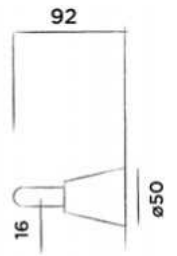

NEW

JEE-O cone toilet roll holder

Wall mounted toilet roll holder stainless steel

Order code:

901-0010

● Brushed

€ 145,-

901-0016

● Gun metal

€ 165,-