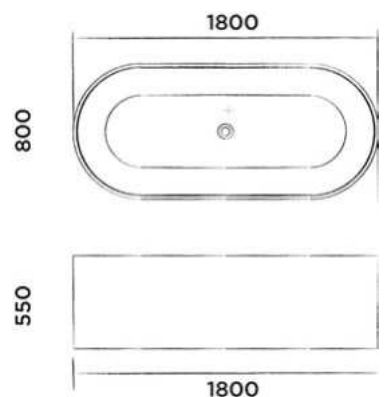

● Hammercoated black

€ 595,-

JEE-O soho bath

Freestanding bath made from DADOquartz
with integrated overflow
(L 180 x W 80 x H 55 cm)

Order code:

SBM068

● White DADOquartz

€ 5.560,-