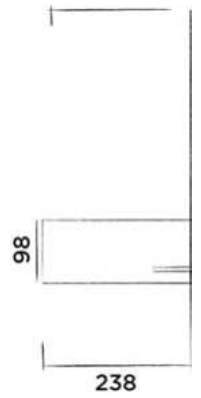

Order code:

002-1107

○ White

€ 475,-

002-1103

● Black

€ 475,-

NEW