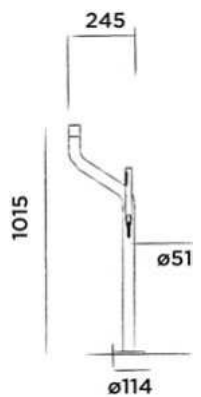

JEE-O flow shower 02

Freestanding shower mixer stainless steel with progressive cartridge and hand shower

Order code:
500-6210
● Brushed

€ 1.885,-

JEE-O flow wall shower

Wall mounted shower mixer stainless steel with progressive cartridge and hand shower

Order code:
500-6910
● Brushed

€ 1.885,-

JEE-O flow bath mixer

Freestanding bath mixer stainless steel with progressive cartridge, diverter and hand shower

Order code:
500-3010
● Brushed

€ 1.665,-

JEE-O flow basin mixer floor

Freestanding basin mixer stainless steel

Order code:
500-1300
● Brushed

€ 1.435,-

JEE-O flow wall basin mixer towel bar

Wall mounted basin mixer stainless steel with integrated towel bar

Order code:
500-1570 left
● Brushed
500-1520 right
● Brushed

€ 1.165,-

€ 1.165,-

Model left is shown here