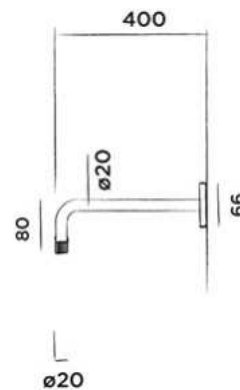

JEE-O slimline wall shower

Wall mounted shower arm stainless steel*

Order code:

801-6900

● Brushed

€ 210,-

801-6903

● Structured black

€ 260,-

801-6904

● Bronze

€ 260,-

801-6905

● Matt gold

€ 260,-

801-6909

● Dark steel

€ 260,-

* Prices of all shower arms are without shower heads