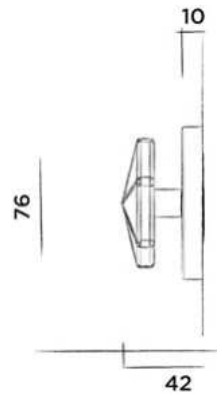

600-2106 - valve cold

● Gun metal

€ 360,-

600-2116 - valve hot

● Gun metal

€ 360,-

JEE-O bloom diverter

Wall mounted bath/shower diverter stainless steel with concealed body