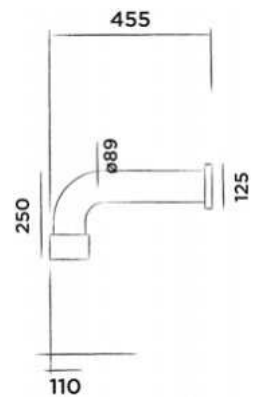

JEE-O soho wall shower

Wall mounted shower stainless steel

Order code:

700-6900

● RAW

€ 965,-

700-6902

● Hammercoated black

€ 965,-