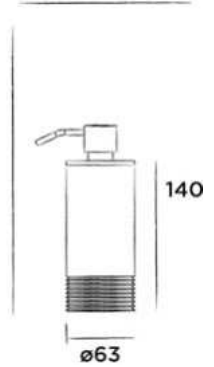

JEE-O soho soap dispenser

Freestanding soap dispenser stainless steel

Order code:

701-0050

● RAW

€ 190,-

701-0052

● Hammercoated black

€ 190,-