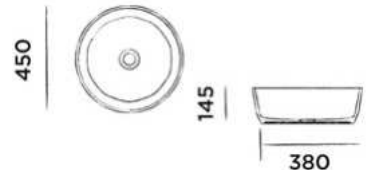

JEE-O bloom basin low

Top mounted basin made from DADOquartz
(L 45 x W 45 x H 14,5 cm)

Order code:

SWMBAS80

● White DADOquartz

€ 1.005,-

JEE-O bloom basin oval

Top mounted basin made from DADOquartz
(L 80 x W 45 x H 14,5 cm)