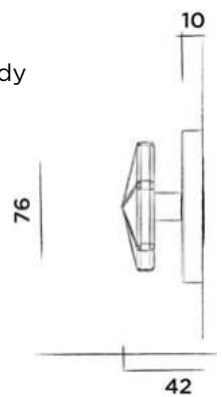

JEE-O bloom diverter

Wall mounted bath/shower diverter stainless steel with concealed body

Order code:

600-2206

● Gun metal

€ 440,-