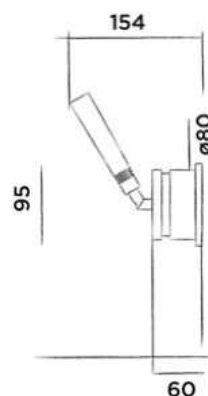

JEE-O soho mixer one way valve

Wall mounted mixer stainless steel with progressive cartridge and concealed body

Order code:

700-2100

● RAW

€ 655,-

700-2102

● Hammercoated black

€ 655,-