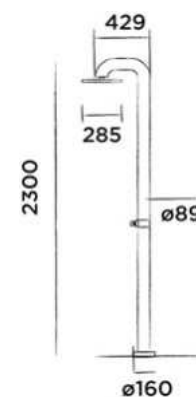

JEE-O fatline shower push

Freestanding shower mixer stainless steel with eco push button

Order code:

200-6500

● Brushed

€ 2.335,-

Option JEE-O 365 - all weather frost free (001-0365), see page 73

Recommended JEE-O fatline wall bracket (201-6000), see pag 76