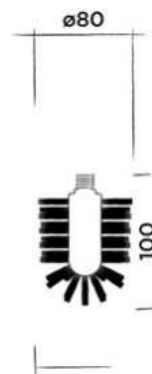

JEE-O slimline toilet brush head

Replacement brush head, black

Order code:

001-0113

€ 40,-

(for products with code 041 or lower on inside cover)

001-0203

€ 40,-

(for products with code 044 or higher on inside of cover)