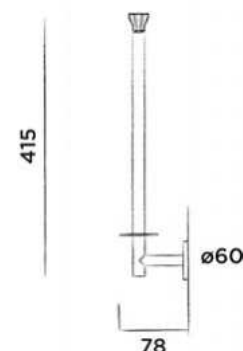

JEE-O bloom spare roll holder

Wall mounted spare toilet roll holder stainless steel

Order code:

601-0026

● Gun metal

€ 185,-