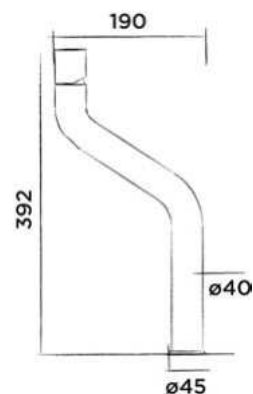

JEE-O flow basin mixer high

Top mounted basin mixer stainless steel

Order code:
500-1750
● Brushed

€ 940,-