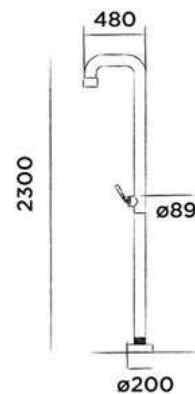

JEE-O soho shower 01

Freestanding shower stainless steel with progressive cartridge

Order code:

700-6100

● RAW

€ 3.050,-

700-6102

● Hammercoated black

€ 3.050,-

Option JEE-O 365 - all weather frost free (001-0365), see page 73