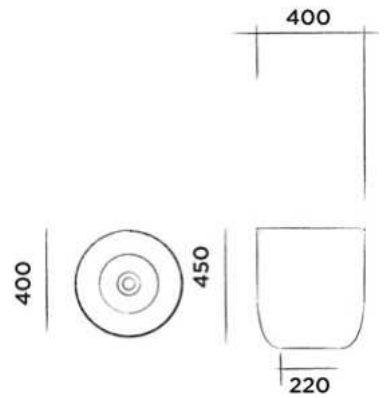

JEE-O flow basin

Top mounted basin made from DADOquartz
(L 40 x W 40 x H 45 cm)

Order code:

SWMBAS73

● White DADOquartz

€ 1.190,-