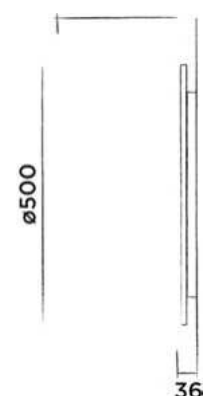

Wall mounted mirror with adjustable LED backlight
(\varnothing 50 cm)

Order code:
501-0117

€ 810,-

JEE-O flow mirror 80

Wall mounted mirror with adjustable LED backlight
(\varnothing 80 cm)

Order code:
501-0127