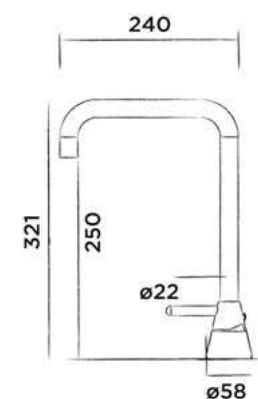

JEE-O cone 2 hole mixer set high

Two-hole top mounted basin mixer set stainless steel

Order code:

900-1770

● Brushed

€ 800,-

900-1776

● Gun metal

€ 960,-