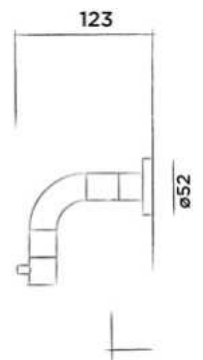

JEE-O slimline cold water tap

Wall mounted cold water tap stainless steel

Order code:

800-3730	● Brushed	€ 200,-
800-3733	● Structured black	€ 225,-
800-3734	● Bronze	€ 225,-
800-3735	● Matt gold	€ 225,-
800-3739	● Dark steel	€ 225,-