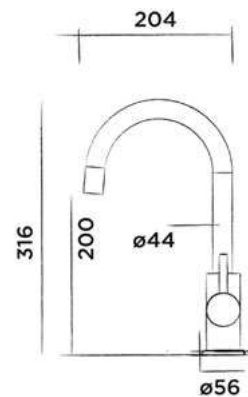

JEE-O slimline basin mixer

Top mounted basin mixer stainless steel

Order code:

800-1780

● Brushed

€ 350,-

800-1783

● Structured black

€ 425,-

800-1784

● Bronze

€ 425,-

800-1785

● Matt gold

€ 425,-

800-1789

● Dark steel

€ 425,-