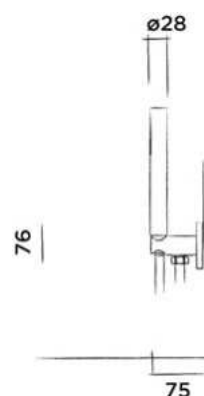

JEE-O bloom wall hand shower

Wall mounted hand shower stainless steel with integrated wall elbow

Order code:

600-6916

● Gun metal

€ 595,-