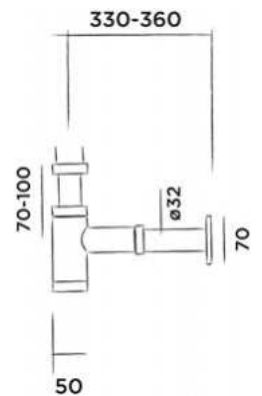

JEE-O basin siphon

Basin siphon stainless steel

Order code:

001-0020

● Brushed

€ 210,-

001-0023

● Structured black

€ 290,-

001-0024

● Bronze

€ 290,-

001-0025

● Matt gold

€ 290,-

001-0029

● Dark steel

€ 290,-