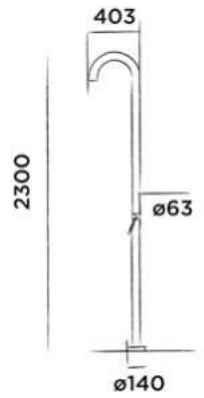

JEE-O original shower 02

Freestanding shower mixer stainless steel with hand shower

Order code:
100-6210
● Brushed

€ 2.090,-

JEE-O original interchangeable shower head 150 (101-6140) included, see page 77