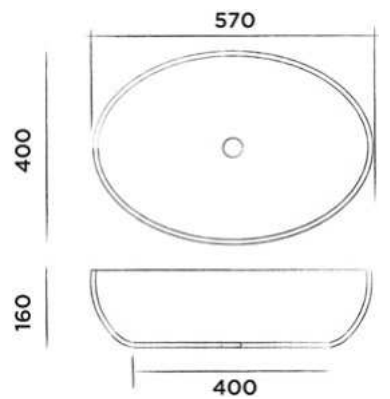

JEE-O moloko basin

Top mounted basin made from DADOquartz
(L 57 x W 40 x H 16 cm)

Order code:

SWMBAS20

● White DADOquartz

€ 980,-