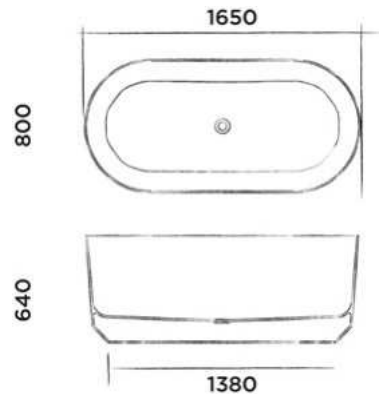

JEE-O bloom bath

Freestanding bath made from DADOquartz with integrated overflow
(L 165 x W 80 x H 64 cm)

Order code:
SBM074

● White DADOquartz

€ 5.275,-