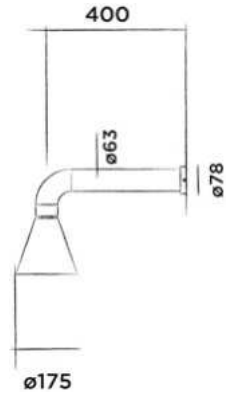

Order code:

900-6900

● Brushed

€ 860,-

900-6906

● Gun metal

€ 960,-

JEE-O cone ceiling shower