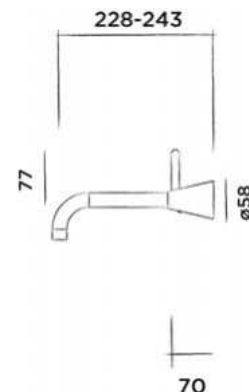

Wall mounted basin mixer stainless steel with concealed body

Order code:

900-1500

● Brushed

€ 750,-

900-1506

● Gun metal

€ 880,-