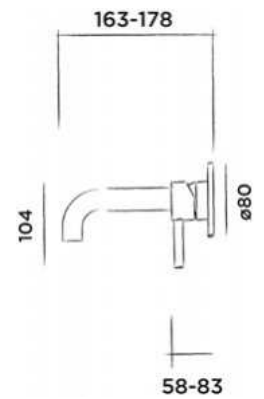

€ 660,-

JEE-O slimline wall basin mixer 90°

Wall mounted basin mixer stainless steel with concealed body

Order code:

800-1510	● Brushed	€ 590,-
800-1513	● Structured black	€ 660,-
800-1514	● Bronze	€ 660,-
800-1515	● Matt gold	€ 660,-
800-1519	● Dark steel	€ 660,-