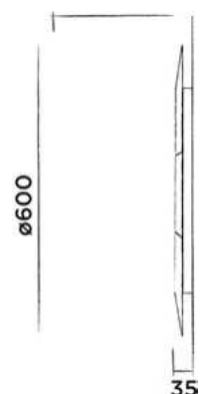

€ 325,-

JEE-O bloom mirror 60

Wall mounted mirror with adjustable LED backlight

(ø 60 cm)

Order code:

601-0117

€ 835,-

JEE-O bloom mirror 80