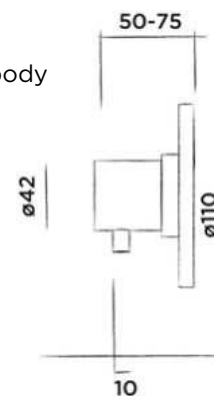

Order code:

800-2600	€	470,-
● Brushed		
800-2603	€	530,-
● Structured black		
800-2604	€	530,-
● Bronze		
800-2605	€	530,-
● Matt gold		
800-2609	€	530,-
● Dark steel		

JEE-O slimline valve

Wall mounted valve stainless steel with concealed body