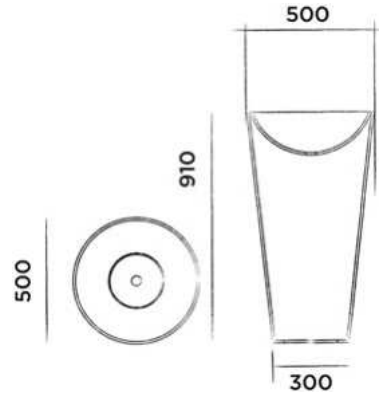

JEE-O anelli basin

Freestanding basin made from DADOquartz
(L 50 x W 50 x H 91 cm)

Order code:

SWMBAS37

● White DADOquartz

€ 1.540,-