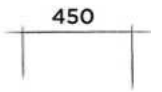

JEE-O bloom basin low

Top mounted basin made from DADOquartz
(L 45 x W 45 x H 14,5 cm)

Order code:

SWMBAS80

● White DADOquartz

€ 1.005,-

JEE-O bloom basin oval

Top mounted basin made from DADOquartz
(L 80 x W 45 x H 14,5 cm)

Order code:

SWMBAS84

● White DADOquartz

€ 1.140,-