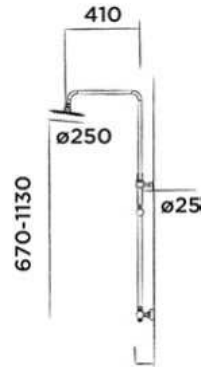

JEE-O slimline shower head small

Shower head stainless steel
(ø 25 cm and 91 nozzles)

Order code:

800-6120	€	550,-
● Brushed		
800-6123	€	600,-
● Structured black		
800-6124	€	600,-
● Bronze		
800-6125	€	600,-
● Matt gold		
800-6129	€	600,-
● Dark steel