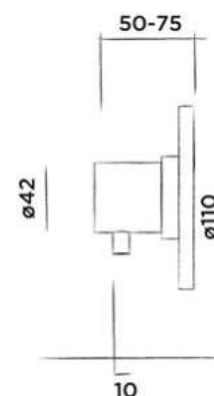

JEE-O slimline valve

Wall mounted valve stainless steel with concealed body

Order code:

800-2700	€	390,-
● Brushed		
800-2703	€	425,-
● Structured black		
800-2704	€	425,-
● Bronze		
800-2705	€	425,-
● Matt gold		
800-2709	€	425,-
● Dark steel