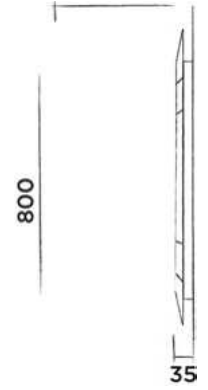

JEE-O bloom mirror 45

Wall mounted mirror with adjustable LED backlight
(W 45 x H 80 cm)

Order code:
601-0317

€ 925,-