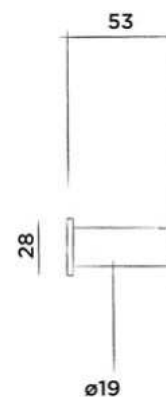

JEE-O slimline robe hook

Wall mounted robe hook stainless steel

Order code:

801-0100

● Brushed

€ 50,-

801-0103

● Structured black

€ 55,-

801-0104

● Bronze

€ 55,-

801-0105

● Matt gold

€ 55,-

801-0109

● Dark steel

€ 55,-