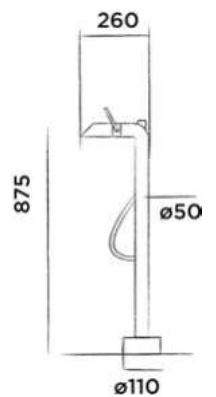

JEE-O pure bath mixer

Freestanding bath mixer stainless steel with progressive cartridge, diverter and hand shower

Order code:
300-3310
● Brushed

€ 1.695,-