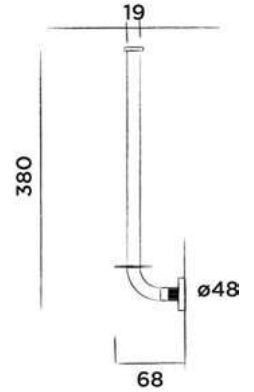

JEE-O soho spare roll holder

Wall mounted spare toilet roll holder stainless steel

Order code:

701-0020

● RAW

€ 190,-

701-0022

● Hammercoated black

€ 190,-