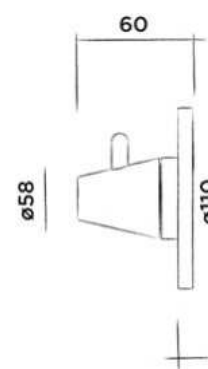

900-2506

● Gun metal

€ 840,-

JEE-O cone diverter

Wall mounted bath or shower diverter stainless steel with concealed body

Order code:

900-2600

● Brushed