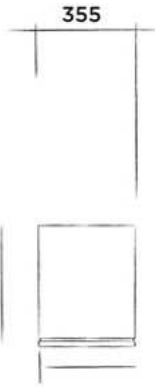

JEE-O soho basin

Top mounted basin made from DADOquartz
(L 35,5 x W 35,5 x H 43,5 cm)

Order code:

SWMBAS70

● White DADOquartz

€ 1.140,-

355

435