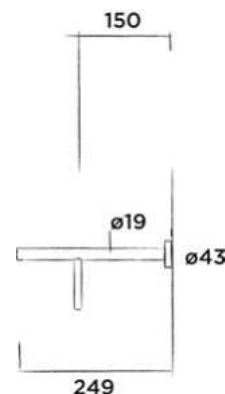

JEE-O slimline towel rack

Wall mounted towel rack stainless steel

(Length 70 cm)

Order code:

801-0070

● Brushed

€ 280,-

801-0073

● Structured black

€ 330,-

801-0074

● Bronze

€ 330,-

801-0075

● Matt gold

€ 330,-

801-0079

● Dark steel

€ 330,-