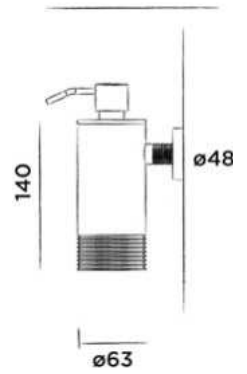

JEE-O soho wall soap dispenser

Wall mounted soap dispenser and holder stainless steel

Order code:

701-0040

● RAW

€ 200,-

701-0042

● Hammercoated black

€ 200,-