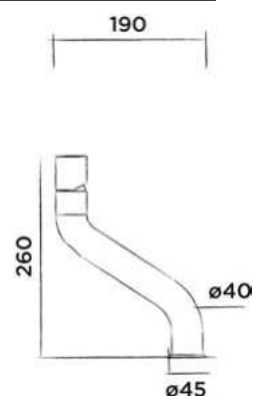

JEE-O flow basin mixer low

Top mounted basin mixer stainless steel

Order code:
500-1700
● Brushed

€ 885,-