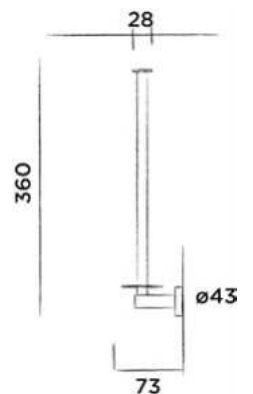

JEE-O slimline spare roll holder

Wall mounted spare toilet roll holder stainless steel

Order code:

801-0020

● Brushed

€ 105,-

801-0023

● Structured black

€ 125,-

801-0024

● Bronze

€ 125,-

801-0025

● Matt gold

€ 125,-

801-0029

● Dark steel

€ 125,-