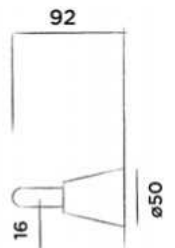

JEE-O cone towel holder 60

Wall mounted towel holder stainless steel

(Length 60 cm)

Order code:

901-0060

● Brushed

901-0066

● Gun metal

€ 190,-

€ 200,-