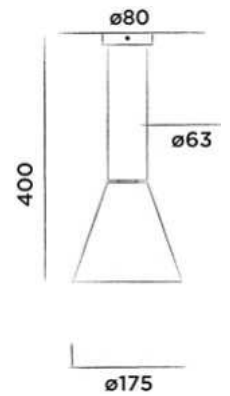

Ceiling mounted shower stainless steel

Order code:

900-6800

● Brushed

€ 760,-

900-6806

● Gun metal

€ 860,-