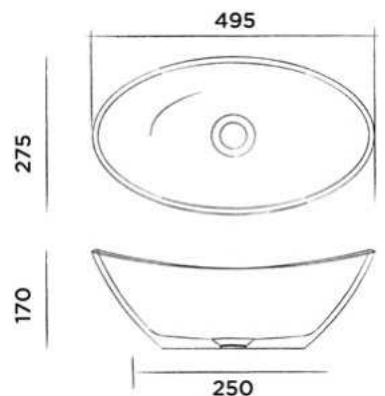

● White DADOquartz

€ 940,-

JEE-O rio basin small

Top mounted basin made from DADOquartz
(L 49,5 x W 27,5 x H 17 cm)

Order code:

SWMBAS68

● White DADOquartz

€ 870,-