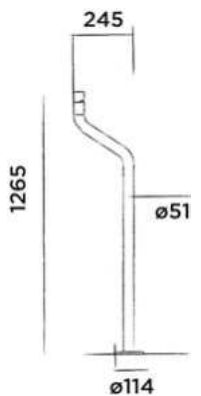

JEE-O flow basin mixer floor

Freestanding basin mixer stainless steel

Order code:
500-1300
● Brushed

€ 1.435,-

JEE-O flow wall basin mixer towel bar

Wall mounted basin mixer stainless steel with integrated towel bar

Order code:
500-1570 left
● Brushed
500-1520 right
● Brushed

€ 1.165,-

€ 1.165,-