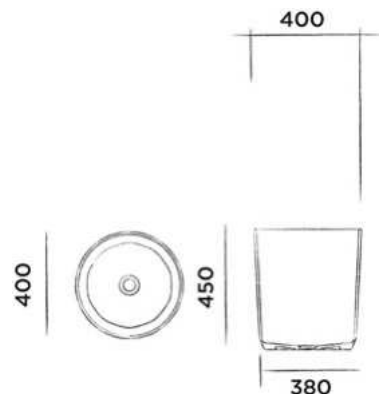

Order code:
SWMBAS83

● White DADOquartz

€ 1.605,-

JEE-O bloom basin

Top mounted basin made from DADOquartz
(L 40 x W 40 x H 45 cm)

Order code:
SWMBAS82

● White DADOquartz

€ 1.140,-