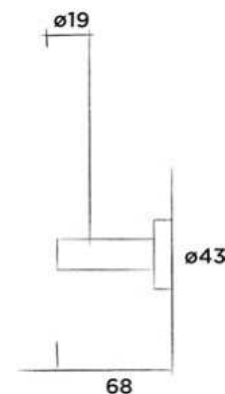

JEE-O slimline towel holder 30

Wall mounted towel holder stainless steel

(Length 30 cm)

Order code:

801-0080

● Brushed

€ 125,-

801-0083

● Structured black

€ 145,-

801-0084

● Bronze

€ 145,-

801-0085

● Matt gold

€ 145,-

801-0089

● Dark steel

€ 145,-