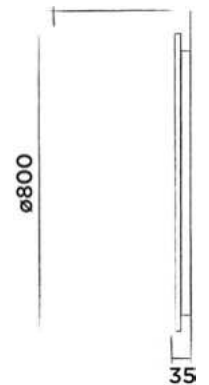

JEE-O slimline mirror 45

Wall mounted mirror with adjustable LED backlight
(W 45 x H 80 cm)

Order code:
801-0217

€ 445,-

801-0227 with clear-view mist-free system

€ 495,-