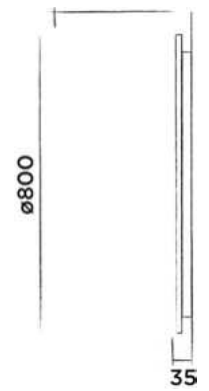

JEE-O slimline mirror 18

Wall mounted mirror
(W 18 x H 80 cm)

Order code:
801-0117

€ 150,-

801-0127 with adjustable LED backlight

€ 375,-