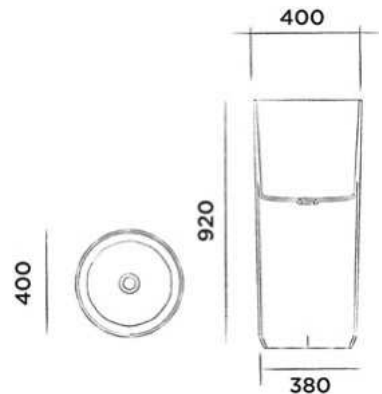

JEE-O bloom basin high

Freestanding basin made from DADOquartz
(L 40 x W 40 x H 92 cm)

Order code:
SWMBAS83

● White DADOquartz

€ 1.605,-