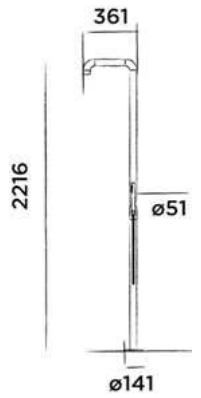

JEE-O flow shower 02

Freestanding shower mixer stainless steel with progressive cartridge and hand shower

Order code:
500-6210
● Brushed

€ 1.885,-

JEE-O flow wall shower

Wall mounted shower mixer stainless steel with progressive cartridge and hand shower

Order code:
500-6910
● Brushed

€ 1.885,-