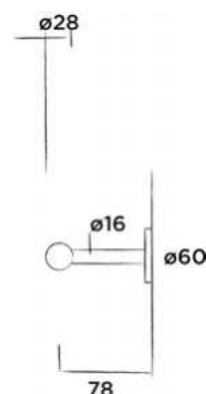

JEE-O bloom toilet roll holder

Wall mounted toilet roll holder stainless steel

Order code:

601-0016

● Gun metal

€ 165,-