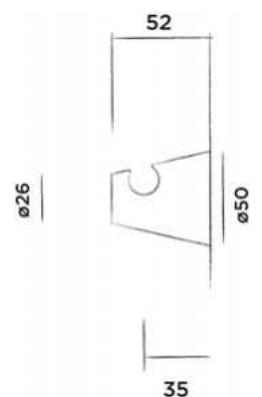

JEE-O cone robe hook

Wall mounted robe hook stainless steel

Order code:

901-0100

● Brushed

€ 100,-

901-0106

● Gun metal

€ 110,-