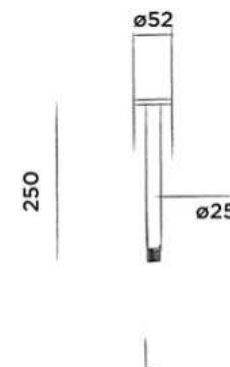

JEE-O slimline ceiling shower 25

Ceiling mounted shower arm stainless steel*

(Length 25 cm)

Order code:

801-6820

● Brushed

€ 205,-

801-6823

● Structured black

€ 245,-

801-6824

● Bronze

€ 245,-

801-6825

● Matt gold

€ 245,-

801-6829

● Dark steel

€ 245,-

* Prices of all shower arms are without shower heads