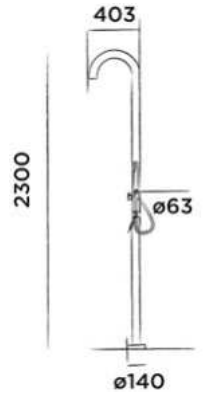

JEE-O original shower 02

Freestanding shower mixer stainless steel with hand shower

Order code:
100-6210
● Brushed

€ 2.090,-

JEE-O original interchangeable shower head 150 (101-6140) included, see page 77