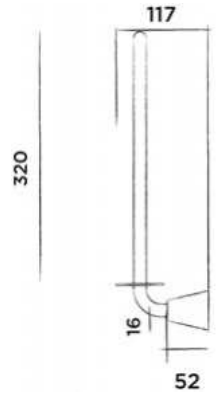

JEE-O cone spare roll holder

Wall mounted spare toilet roll holder stainless steel

Order code:

901-0020

● Brushed

€ 175,-

901-0026

● Gun metal

€ 185,-