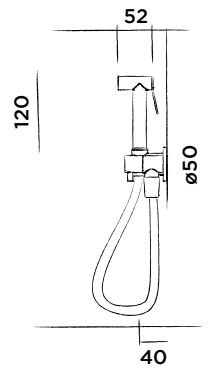

JEE-O slimline body jet

Wall mounted body jet stainless steel

Order code:

801-6910

● Brushed

€ 195,-

801-6913

● Structured black