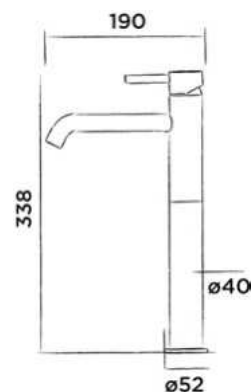

JEE-O slimline basin mixer high

Top mounted basin mixer stainless steel

Order code:

800-1750

● Brushed

€ 350,-

800-1753

● Structured black

€ 425,-

800-1754

● Bronze

€ 425,-

800-1755

● Matt gold

€ 425,-

800-1759

● Dark steel

€ 425,-