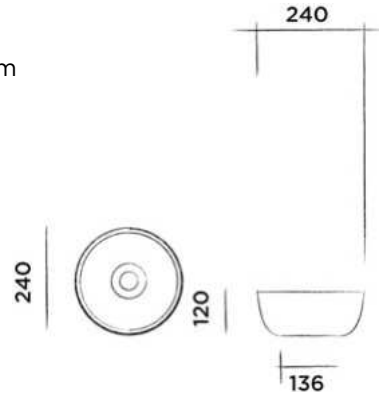

€ 375,-

JEE-O flow basin small

Top mounted basin made from DADOquartz for toilet room
(L 24 x B 24 x H 12 cm)

Order code:

SWMBAS119

● White DADOquartz

€ 325,-

JEE-O amsterdam basin small