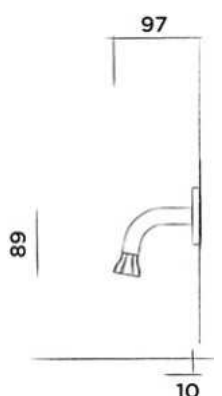

● Gun metal

€ 520,-

JEE-O bloom spout short

Wall mounted spout stainless steel for basin

Order code:

600-3916

● Gun metal

€ 520,-