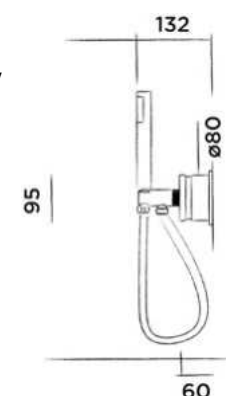

JEE-O soho wall hand shower

Wall mounted hand shower stainless steel with integrated wall elbow

Order code:

700-6910

● RAW

€ 895,-

700-6912

● Hammercoated black

€ 895,-