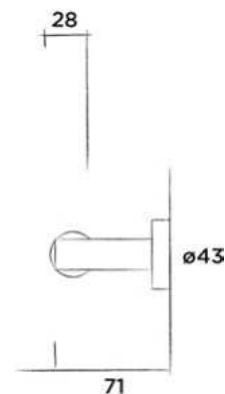

JEE-O slimline toilet roll holder

Wall mounted toilet roll holder stainless steel

Order code:

801-0010

● Brushed

€ 95,-

801-0013

● Structured black

€ 100,-

801-0014

● Bronze

€ 100,-

801-0015

● Matt gold

€ 100,-

801-0019

● Dark steel

€ 100,-