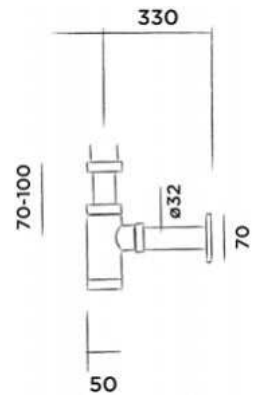

JEE-O basin siphon compact

Basin siphon stainless steel

Order code:

001-0120

● Brushed

€ 210,-

001-0123

● Structured black

€ 290,-

001-0124

● Bronze

€ 290,-

001-0125

● Matt gold

€ 290,-

001-0129

● Dark steel

€ 290,-