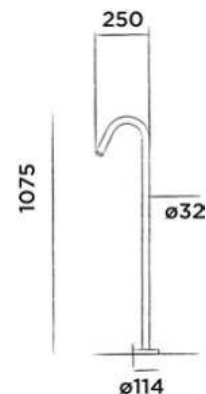

JEE-O slimline bath 01

Freestanding bath filler stainless steel

Order code:

800-3100

● Brushed

€ 665,-

800-3103

● Structured black

€ 880,-