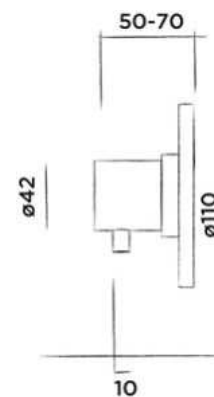

JEE-O slimline thermostat

Wall mounted thermostatic mixer stainless steel with concealed body

Order code:

800-2500	€	580,-
● Brushed		
800-2503	€	665,-
● Structured black		
800-2504	€	665,-
● Bronze		
800-2505	€	665,-
● Matt gold		
800-2509	€	665,-
● Dark steel