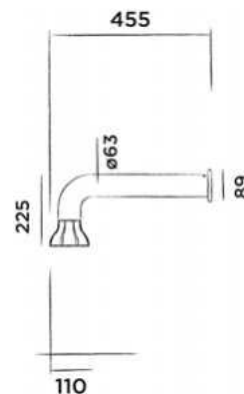

JEE-O bloom wall shower

Wall mounted shower stainless steel

Order code:

600-6906

● Gun metal

€ 875,-

JEE-O bloom ceiling shower

Ceiling mounted shower stainless steel