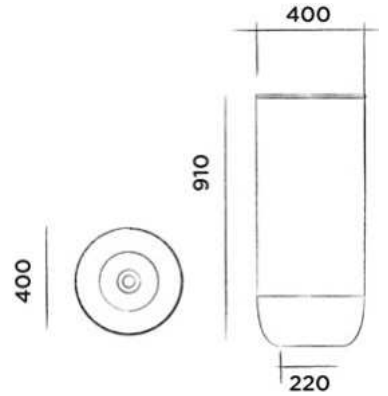

Freestanding basin made from DADOquartz
(L 40 x W 40 x H 91 cm)

Order code:

SWMBAS72

● White DADOquartz

€ 1.555,-

JEE-O flow basin

Top mounted basin made from DADOquartz
(L 40 x W 40 x H 45 cm)

Order code: