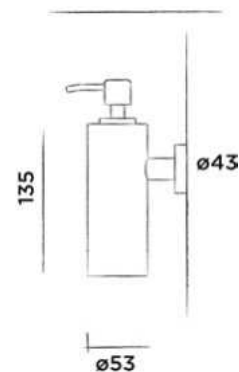

801-0049

● Dark steel

€ 180,-

JEE-O slimline wall cup

Wall mounted cup and holder stainless steel

Order code:

801-0130

● Brushed