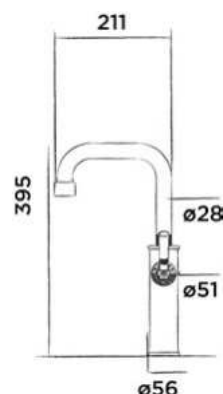

JEE-O soho basin mixer

Top mounted basin mixer stainless steel with progressive cartridge

Order code:

700-1750

● RAW

€ 1.215,-

700-1752

● Hammercoated black

€ 1.215,-