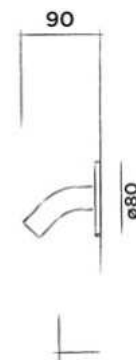

JEE-O slimline spout short

Wall mounted spout stainless steel for basin

Order code:

800-3930

● Brushed

€ 145,-

800-3933

● Structured black

€ 180,-

800-3934

● Bronze

€ 180,-

800-3935

● Matt gold

€ 180,-

800-3939

● Dark steel

€ 180,-