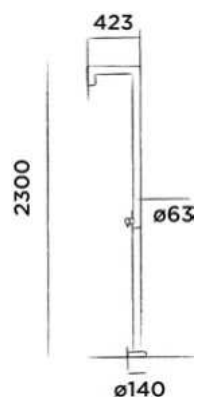

JEE-O original shower 04

Freestanding shower mixer stainless steel

Order code:
100-6400
● Brushed

€ 1.830,-

Option JEE-O 365 - all weather frost free (001-0365), see page 73