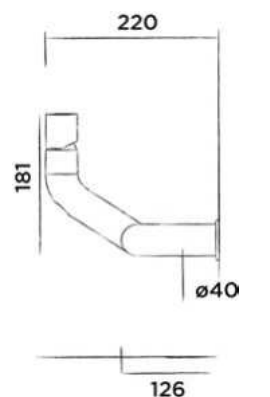

Model left is shown here