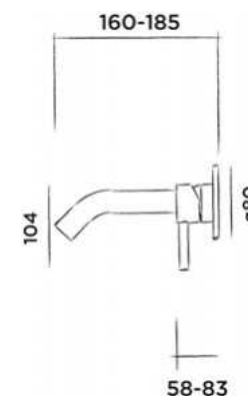

JEE-O slimline wall basin mixer

Wall mounted basin mixer stainless steel with concealed body

Order code:

800-1500

● Brushed

€ 590,-

800-1503

● Structured black

€ 660,-

800-1504

● Bronze

€ 660,-

800-1505

● Matt gold

€ 660,-

800-1509

● Dark steel

€ 660,-