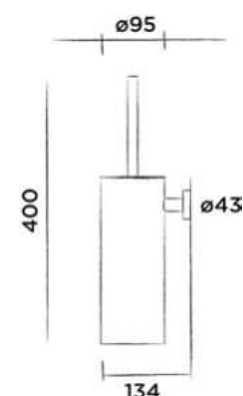

JEE-O slimline toilet brush

Wall mounted toilet brush and holder stainless steel

Order code:

801-0030

● Brushed

€ 180,-

801-0033

● Structured black

€ 210,-

801-0034

● Bronze

€ 210,-

801-0035

● Matt gold

€ 210,-

801-0039

● Dark steel

€ 210,-