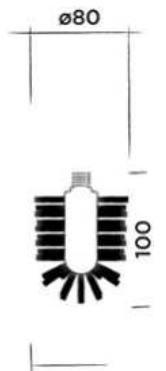

JEE-O soho toilet brush head

Replacement brush head, black

Order code:

001-0103

€ 40,-

(for products without code on inside cover)

001-0203

€ 40,-

(for products with code 008 or higher on inside of cover)