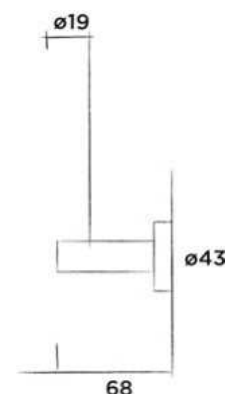

JEE-O slimline towel holder 60

Wall mounted towel holder stainless steel

(Length 60 cm)

Order code:

801-0060

● Brushed

€ 135,-

801-0063

● Structured black

€ 155,-

801-0064

● Bronze

€ 155,-

801-0065

● Matt gold

€ 155,-

801-0069

● Dark steel

€ 155,-