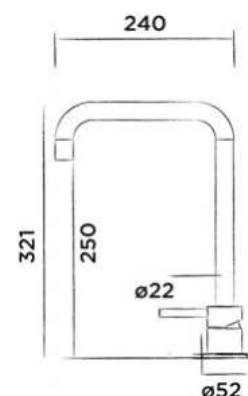

Order code:

800-1770

● Brushed

€ 625,-

800-1773

● Structured black

€ 685,-

800-1774

● Bronze

€ 685,-

800-1775

● Matt gold

€ 685,-

800-1779

● Dark steel

€ 685,-