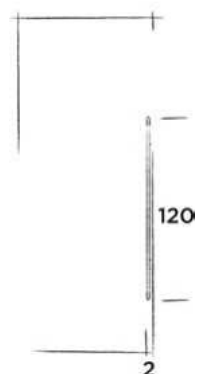

JEE-O toilet

Wall mounted rimless toilet with soft close and quick release

Order code:

007-1007

○ White

€ 965,-

007-1003

● Black

€ 995,-

JEE-O toilet seat

Replacement toilet seat soft close quick release

Order code:

007-2007

○ White

€ 320,-

007-2003

● Black

€ 330,-

JEE-O flush plate XS

Dual flush stainless steel, compatible with all WISA XS, Schwab Duplo 380 system and Liv-Fix 3800 system
(Length 16 cm)

Order code:

007-0010

● Brushed

€ 285,-

007-0013

● Structured black

€ 300,-

007-0014

● Bronze

€ 300,-

007-0015

● Matt gold

€ 300,-

007-0017

○ White

€ 300,-

007-0019

● Dark steel

€ 300,-

JEE-O flush plate XT

Dual flush stainless steel, compatible with all WISA XT, Schwab Duplo 387 system and Liv-Fix 6052 system
(Length 21 cm)

Order code:

007-0020

● Brushed

€ 285,-

007-0023

● Structured black

€ 300,-

007-0024

● Bronze

€ 300,-

007-0025

● Matt gold

€ 300,-

007-0027

○ White

€ 300,-

007-0029

● Dark steel

€ 300,-