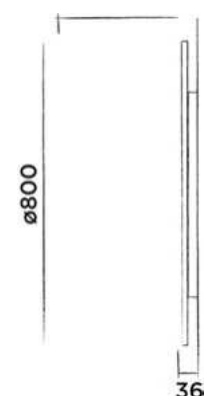

JEE-O flow mirror 80

Wall mounted mirror with adjustable LED backlight
($\varnothing$ 80 cm)

Order code:
501-0127

€ 925,-