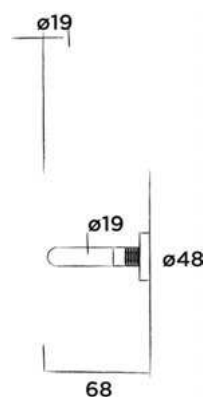

701-0060

● RAW

€ 200,-

701-0062

● Hammercoated black

€ 200,-

JEE-O soho towel rack

Wall mounted towel rack stainless steel
(Length 70 cm)