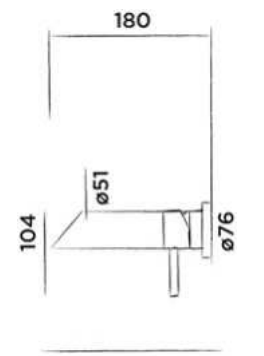

JEE-O pure wall basin mixer set

Wall mounted basin mixer stainless steel with spout and concealed body

Order code:
300-1520
● Brushed
300-1524
● Bronze
300-1525
● Matt gold

€ 940,-

€ 1.115,-

€ 1.115,-