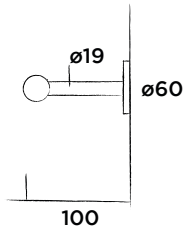

JEE-O bloom towel holder

Wall mounted towel holder stainless steel

(Length 71 cm)

Order code:

601-0066

● Gun metal

€ 195,-