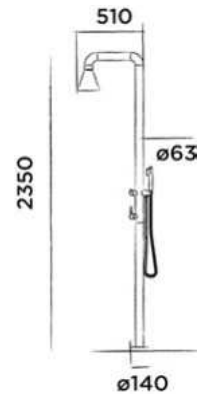

JEE-O cone shower 02

Freestanding shower mixer stainless steel with hand shower

Order code:

900-6210

● Brushed

€ 2.800,-

900-6216

● Gun metal

€ 3.300,-