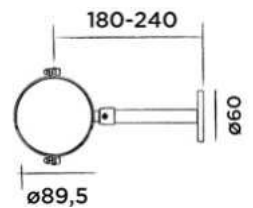

JEE-O original interchangeable shower head 01

Interchangeable showerhead, stainless steel, suitable for original models before 2021
(ø 58 mm, 76 holes, 1 mm)

Order code:

101-6100

● Brushed

€ 185,-

101-6101

● Polished