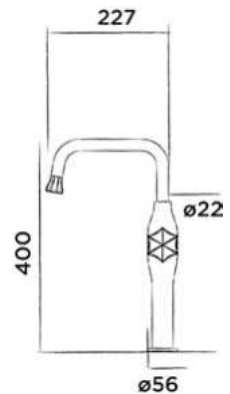

JEE-O bloom basin mixer

Top mounted basin mixer stainless steel

Order code:

600-1756

● Gun metal

€ 1.145,-