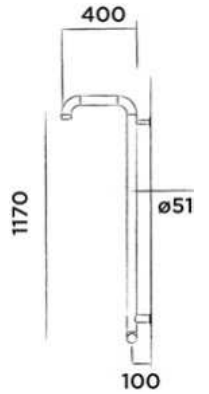

JEE-O flow bath mixer

Freestanding bath mixer stainless steel with progressive cartridge, diverter and hand shower

Order code:
500-3010
● Brushed

€ 1.665,-