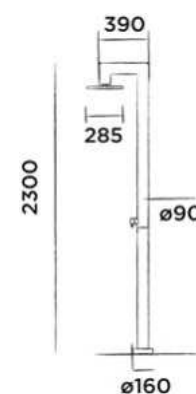

JEE-O fatline shower 04

Freestanding shower mixer stainless steel

Order code:

200-6400

● Brushed

€ 2.310,-

Option JEE-O 365 - all weather frost free (001-0365), see page 73