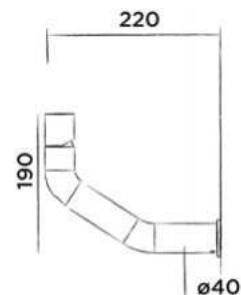

JEE-O flow wall basin mixer

Wall mounted basin mixer stainless steel

Order code:
500-1500
● Brushed

€ 885,-