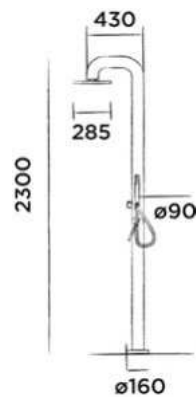

Order code:

200-6210

● Brushed

€ 2.605,-

JEE-O fatline interchangeable shower head 85 (201-6120) included, see page 77/78

JEE-O fatline shower 02TH

Freestanding thermostatic shower mixer stainless steel with hand shower