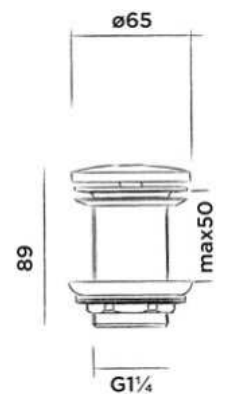

JEE-O basin plug

Basin plug stainless steel, not lockable

Order code:

001-0010

● Brushed

€ 90,-

001-0011

● Polished

€ 130,-

001-0013

● Structured black

€ 140,-

001-0014

● Bronze

€ 140,-

001-0015

● Matt gold

€ 140,-

001-0017

● White

€ 140,-

001-0019

● Dark steel

€ 140,-