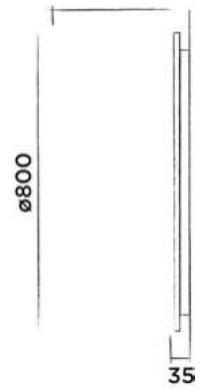

JEE-O slimline mirror 18

Wall mounted mirror
(W 18 x H 80 cm)

Order code:
801-0117

€ 150,-

801-0127 with adjustable LED backlight

€ 375,-