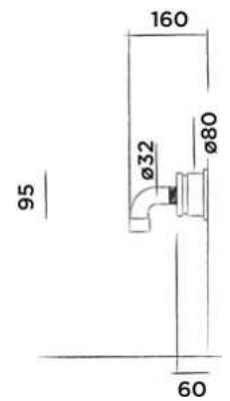

JEE-O soho spout short

Wall mounted spout stainless steel for basin

Order code:

700-3910

● RAW

€ 605,-

700-3912

● Hammercoated black

€ 605,-