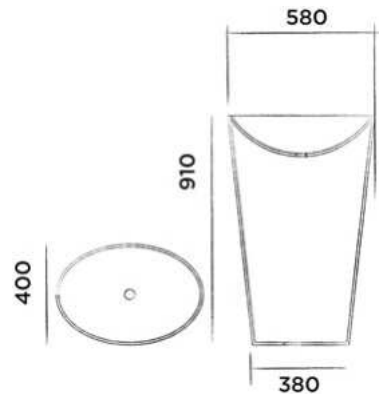

● White DADOquartz

€ 1.540,-

JEE-O mango basin

Freestanding basin made from DADOquartz
(L 58 x W 40 x H 91 cm)

Order code:

SWMBAS64

● White DADOquartz

€ 1.540,-