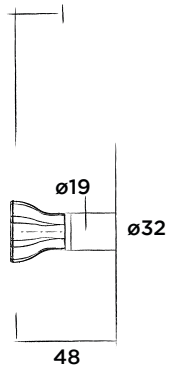

Order code:

601-0106

● Gun metal

€ 95,-

JEE-O bloom towel holder

Wall mounted towel holder stainless steel

(Length 71 cm)

Order code: