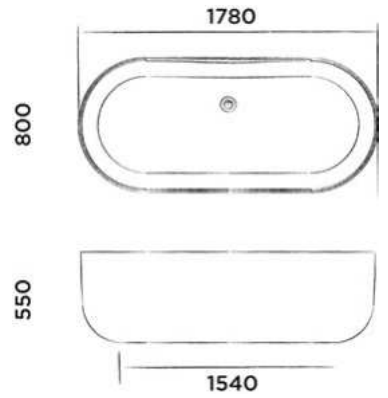

€ 925,-

JEE-O flow bath

Freestanding bath made from DADOquartz with integrated overflow
(L 178 x W 80 x H 55 cm)

Order code:

SBM069

● White DADOquartz

€ 5.435,-

JEE-O flow basin high