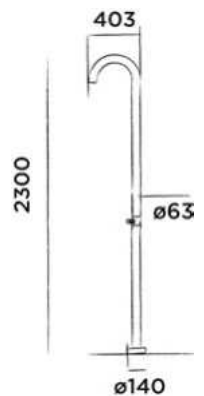

JEE-O original shower push

Freestanding shower mixer stainless steel with eco push button

Order code:
100-6500
● Brushed

€ 1.830,-

Option JEE-O 365 - all weather frost free (001-0365), see page 73

Recommended JEE-O original wall bracket (101-6000), see pag 76