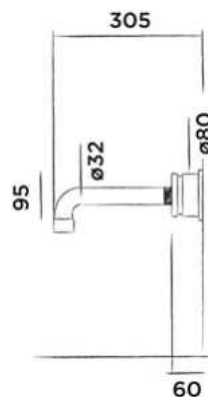

JEE-O soho touchless wall basin tap

Electronic controlled wall mounted basin mixer stainless steel, with in-spout infrared on/off sensor and concealed control box

Order code:

700-1530

● RAW

€ 1.355,-

700-1532

● Hammercoated black

€ 1.355,-