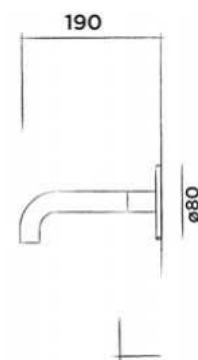

JEE-O slimline spout 90°

Wall mounted spout stainless steel for basin or bath

Order code:

800-3820

● Brushed

€ 145,-

800-3823

● Structured black

€ 180,-

800-3824

● Bronze

€ 180,-

800-3825

● Matt gold

€ 180,-

800-3829

● Dark steel

€ 180,-