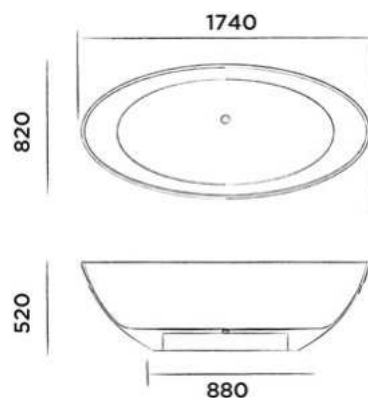

● White DADOquartz

€ 750,-

JEE-O london bath

Freestanding bath made from DADOquartz
with integrated overflow
(L 174 x W 82 x H 52 cm)

Order code:

SBM061

● White DADOquartz

€ 3.150,-