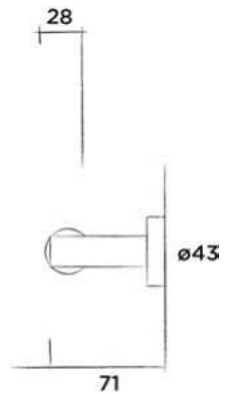

JEE-O slimline toilet roll holder

Wall mounted toilet roll holder stainless steel

Order code:

801-0010

● Brushed

€ 95,-

801-0013

● Structured black

€ 100,-

801-0014

● Bronze

€ 100,-

801-0015

● Matt gold

€ 100,-

801-0019

● Dark steel

€ 100,-