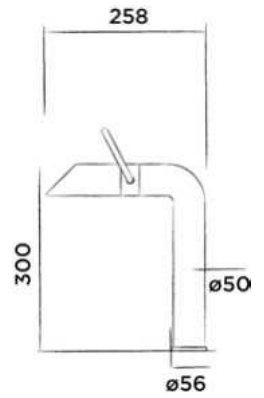

JEE-O pure basin mixer high

Top mounted basin mixer stainless steel with progressive cartridge

Order code:
300-1750
● Brushed

€ 960,-