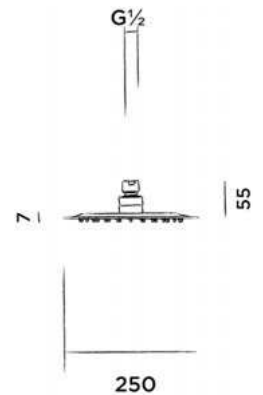

JEE-O slimline shower head large

Shower head stainless steel
(ø 40 cm and 272 nozzles)

Order code:

800-6140	€	665,-
● Brushed		
800-6143	€	725,-
● Structured black		
800-6144	€	725,-
● Bronze		
800-6145	€	725,-
● Matt gold		
800-6149	€	725,-
● Dark steel