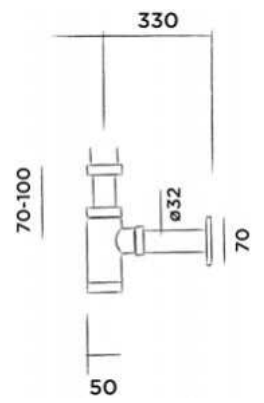

JEE-O basin siphon compact

Basin siphon stainless steel

Order code:

001-0120

● Brushed

€ 210,-

001-0123

● Structured black

€ 290,-

001-0124

● Bronze

€ 290,-

001-0125

● Matt gold

€ 290,-

001-0129

● Dark steel

€ 290,-