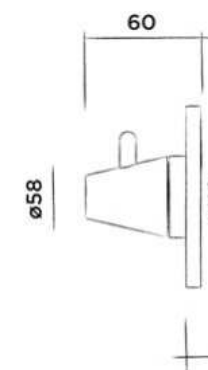

● Brushed

€ 480,-

900-2706

● Gun metal

€ 550,-

JEE-O cone wall hand shower

Wall mounted hand shower set stainless steel with integrated wall elbow

Order code: