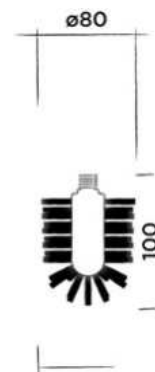

JEE-O slimline toilet brush head

Replacement brush head, black

Order code:

001-0113

€ 40,-

(for products with code 041 or lower on inside cover)

001-0203

€ 40,-

(for products with code 044 or higher on inside of cover)