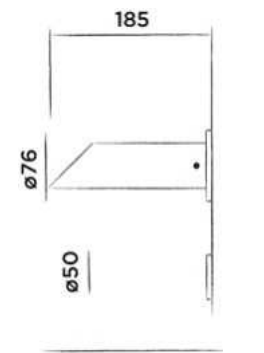

JEE-O pure touchless wall basin tap

Electronic controlled wall mounted basin mixer stainless steel, with infrared on/off sensor and concealed control box

Order code:
300-1530
● Brushed
300-1534
● Bronze
300-1535
● Matt gold

€ 1.115,-

€ 1.250,-

€ 1.250,-