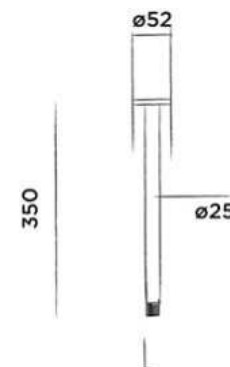

JEE-O slimline ceiling shower 35

Ceiling mounted shower arm stainless steel*

(Length 35 cm)

Order code:

801-6830

● Brushed

€ 210,-

801-6833

● Structured black

€ 250,-

801-6834

● Bronze

€ 250,-

801-6835

● Matt gold

€ 250,-

801-6839

● Dark steel

€ 250,-

* Prices of all shower arms are without shower heads