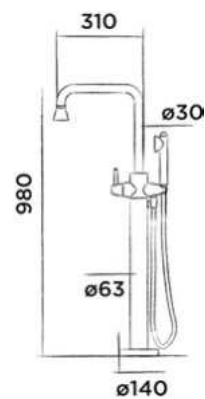

JEE-O cone bath mixer

Freestanding bath mixer stainless steel with diverter cartridge and hand shower

Order code:

900-3110

● Brushed

€ 1.700,-

900-3116

● Gun metal

€ 2.000,-