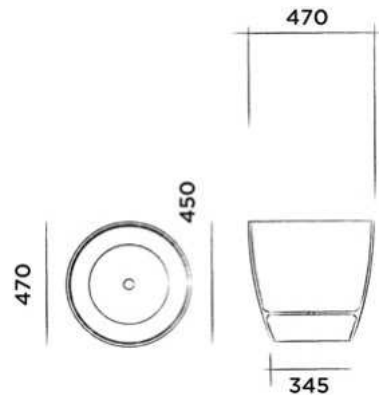

JEE-O blue basin

Top mounted basin made from DADOquartz
(L 47 x W 47 x H 45 cm)

Order code:

SWMBAS67

● White DADOquartz

€ 1.215,-

flow SERIES BY BRIAN SIRONI

● Brushed