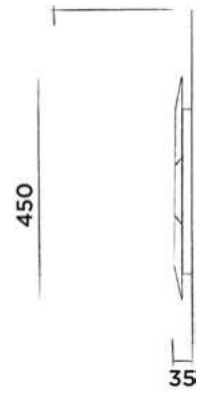

JEE-O bloom mirror 80

Wall mounted mirror with adjustable LED backlight
(W 80 x H 45 cm)

Order code:
601-0217

€ 925,-