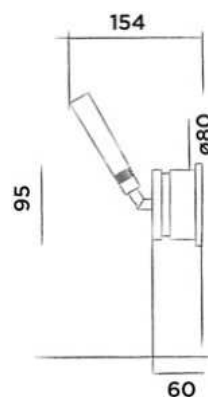

JEE-O soho mixer two way valve

Wall mounted mixer stainless steel with progressive cartridge and concealed body

Order code:

700-2200

● RAW

€ 895,-

700-2202

● Hammercoated black

€ 895,-