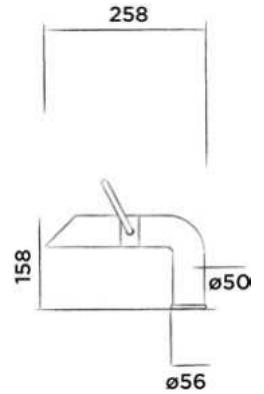

JEE-O pure basin mixer low

Top mounted basin mixer stainless steel with progressive cartridge

Order code:
300-1700
● Brushed

€ 935,-