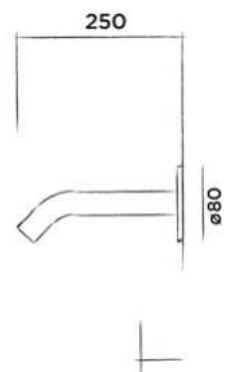

JEE-O slimline spout long

Wall mounted spout stainless steel for basin or bath

Order code:

800-3910	● Brushed	€ 145,-
800-3913	● Structured black	€ 180,-
800-3914	● Bronze	€ 180,-
800-3915	● Matt gold	€ 180,-
800-3919	● Dark steel	€ 180,-