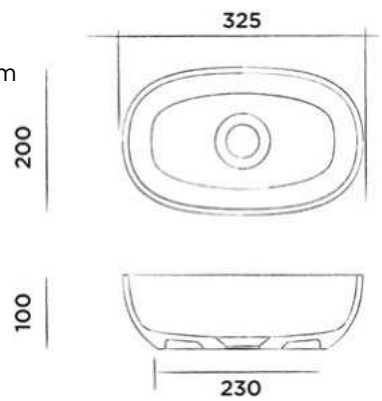

Top mounted basin made from DADOquartz for toilet room
(L 32.5 x B 20 x H 10 cm)

Order code:

SWMBAS110

● White DADOquartz

€ 295,-

JEE-O basin plug

Basin plug stainless steel, not lockable

Order code: