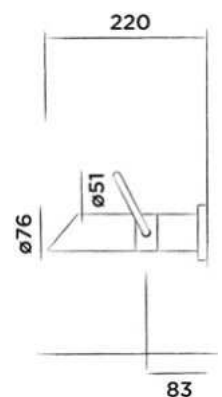

Order code:
300-3510
● Brushed

€ 1.015,-

JEE-O pure wall basin mixer

Wall mounted basin mixer stainless steel with progressive cartridge and concealed body

Order code:
300-1500
● Brushed

€ 765,-

JEE-O pure basin mixer high