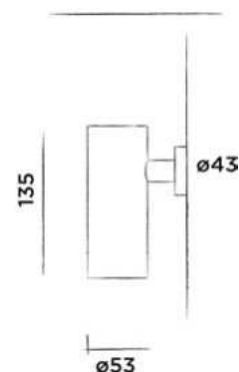

JEE-O slimline wall cup

Wall mounted cup and holder stainless steel

Order code:

801-0130

● Brushed

€ 110,-

801-0133

● Structured black

€ 130,-

801-0134

● Bronze

€ 130,-

801-0135

● Matt gold

€ 130,-

801-0139

● Dark steel

€ 130,-