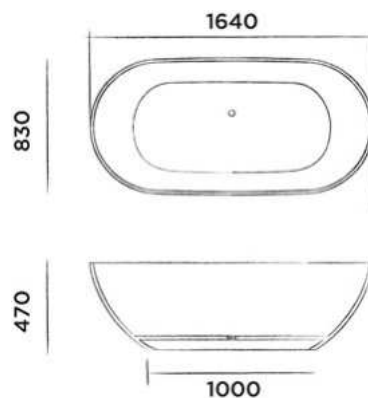

JEE-O dubai bath

Freestanding bath made from DADOquartz
with integrated overflow
(L 164 x W 83 x H 47 cm)

Order code:

SBM059

● White DADOquartz

€ 3.150,-