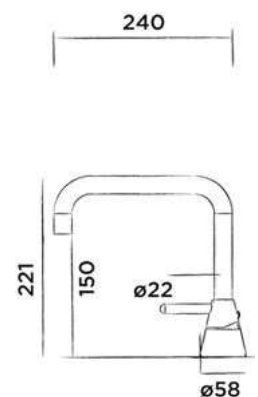

JEE-O cone 2 hole mixer set low

Two-hole top mounted basin mixer set stainless steel

Order code:

900-1760

● Brushed

€ 790,-

900-1766

● Gun metal

€ 950,-