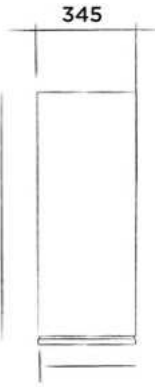

JEE-O soho basin high

Freestanding basin made from DADOquartz
(L 34,5 x W 34,5 x H 90 cm)

Order code:

SWMBAS69

● White DADOquartz

€ 1.660,-

345

900