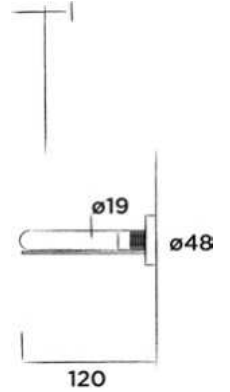

Wall mounted shelf stainless steel
(Length 60 cm)

Order code:

701-0080

● RAW

€ 315,-

701-0082

● Hammercoated black

€ 315,-