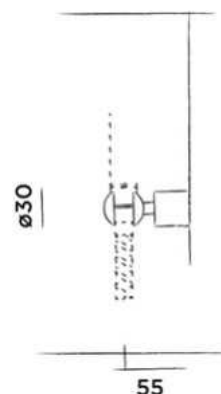

001-0069

● Dark steel € 160,-

JEE-O shower hose

Shower hose stainless steel
(length 150 cm)

Order code:

001-0050

● Brushed

€ 80,-