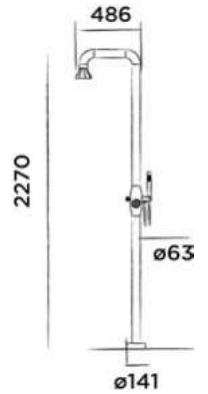

JEE-O bloom shower 02

Freestanding shower mixer stainless steel with hand shower

Order code:

600-6216

● Gun metal

€ 3.085,-