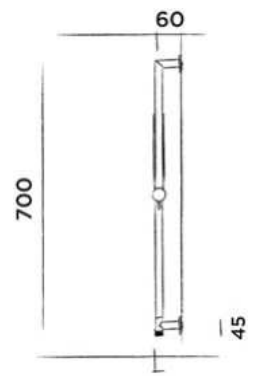

JEE-O slimline wall shower bar

Wall mounted hand shower set stainless steel with integrated sliding bar

Order code:

800-6920	€	435,-
● Brushed		
800-6923	€	475,-
● Structured black		
800-6924	€	475,-
● Bronze		
800-6925	€	475,-
● Matt gold		
800-6929	€	475,-
● Dark steel		

JEE-O slimline shower set

Wall mounted shower stainless steel with thermostatic mixer, hand shower and integrated sliding bar

Order code:

800-6610	€	1.490,-
● Brushed		
800-6613	€	1.695,-
● Structured black		
800-6614	€	1.695,-
● Bronze		
800-6615	€	1.695,-
● Matt gold		
800-6619	€	1.695,-
● Dark steel