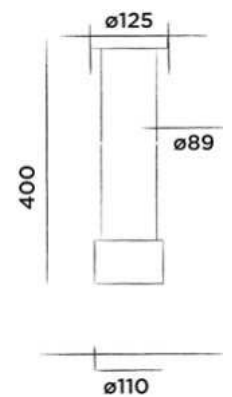

JEE-O soho ceiling shower

Ceiling mounted shower stainless steel

Order code:

700-6800

● RAW

€ 940,-

700-6802

● Hammercoated black

€ 940,-