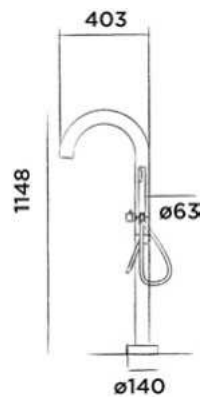

JEE-O original bath mixer

Freestanding bath mixer stainless steel with hand shower

Order code:

100-3110

● Brushed

€ 1.795,-