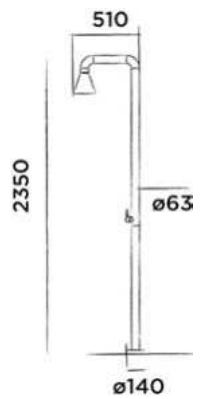

JEE-O cone shower 01

Freestanding shower mixer stainless steel

Order code:

900-6100

● Brushed

€ 2.400,-

900-6106

● Gun metal

€ 2.800,-