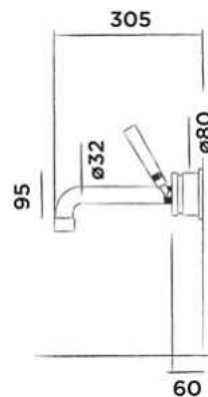

JEE-O soho wall basin mixer

Wall mounted basin mixer stainless steel with progressive cartridge and concealed body

Order code:

700-1500

● RAW

€ 1.255,-

700-1502

● Hammercoated black

€ 1.255,-