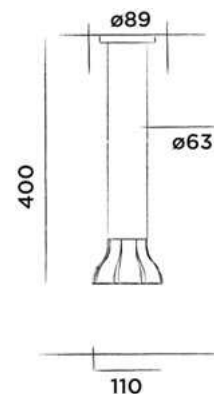

JEE-O bloom ceiling shower

Ceiling mounted shower stainless steel

Order code:

600-6806

● Gun metal

€ 775,-