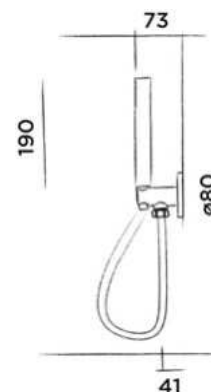

JEE-O slimline wall hand shower

Wall mounted hand shower set stainless steel with integrated wall elbow

Order code:

800-6910	€	295,-
● Brushed		
800-6913	€	345,-
● Structured black		
800-6914	€	345,-
● Bronze		
800-6915	€	345,-
● Matt gold		
800-6919	€	345,-
● Dark steel