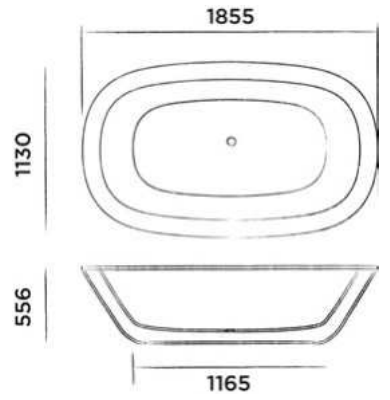

JEE-O acanthus bath

Freestanding bath made from DADOquartz with integrated overflow
(L 185.5 x W 113 x H 55.6 cm)

Order code:

SBM033

● White DADOquartz

€ 4.935,-