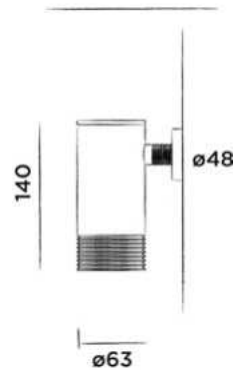

JEE-O soho wall cup

Wall mounted cup and holder stainless steel

Order code:

701-0130

● RAW

€ 180,-

701-0132

● Hammercoated black

€ 180,-