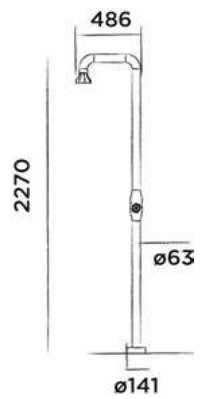

JEE-O bloom shower 01

Freestanding shower mixer stainless steel

Order code:

600-6106

● Gun metal

€ 2.570,-