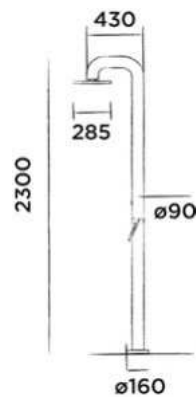

JEE-O fatline shower 01

Freestanding shower mixer stainless steel

Order code:

200-6100

● Brushed

€ 2.395,-

Option JEE-O 365 - all weather frost free (001-0365), see page 73

JEE-O fatline interchangeable shower head 85 (201-6120) included, see page 77/78