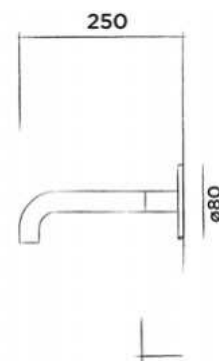

800-3815

● Matt gold

€ 180,-

800-3819

● Dark steel

€ 180,-

JEE-O slimline spout 90°

Wall mounted spout stainless steel for basin or bath