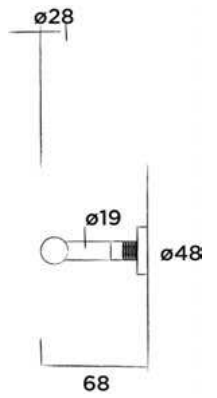

JEE-O soho toilet roll holder

Wall mounted toilet roll holder stainless steel

Order code:

701-0010

● RAW

€ 155,-

701-0012

● Hammercoated black

€ 155,-