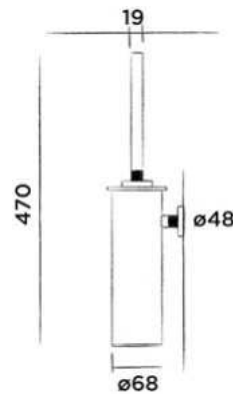

701-0030

● RAW

€ 230,-

701-0032

● Hammercoated black

€ 230,-

JEE-O soho toilet brush head

Replacement brush head, black