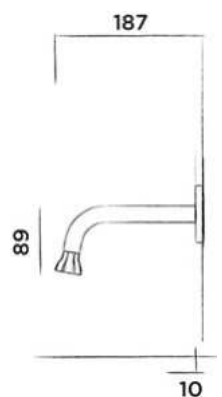

JEE-O bloom spout long

Wall mounted spout stainless steel for basin or bath

Order code:

600-3906

● Gun metal

€ 520,-