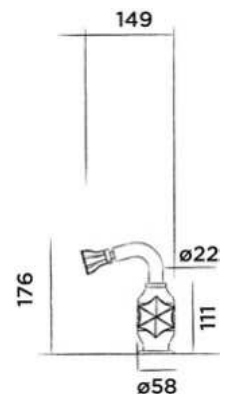

€ 1.145,-

JEE-O bloom bidet

Top mounted bidet faucet stainless steel

Order code:

600-4106

● Gun metal

€ 1.025,-

JEE-O bloom wall basin mixer