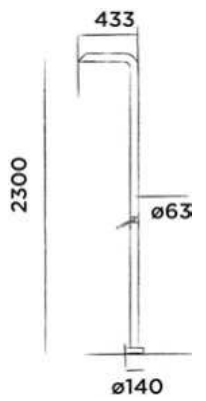

JEE-O pure shower 01

Freestanding shower mixer stainless steel

Order code:
300-6100
● Brushed

€ 1.695,-