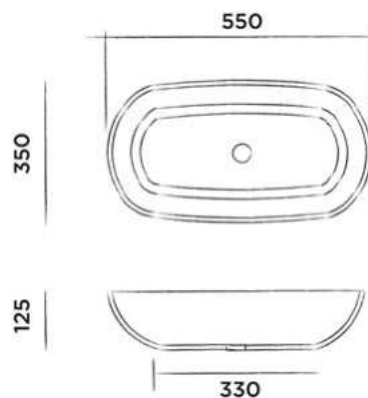

JEE-O dubai basin

Top mounted basin made from DADOquartz
(L 55 x W 35 x H 12,5 cm)

Order code:

SWMBAS61

● White DADOquartz

€ 750,-