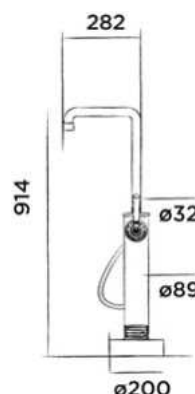

JEE-O soho bath mixer

Freestanding bath mixer stainless steel with progressive cartridge, diverter and hand shower

Order code:

700-3110

● RAW

€ 2.220,-

700-3112

● Hammercoated black

€ 2.220,-