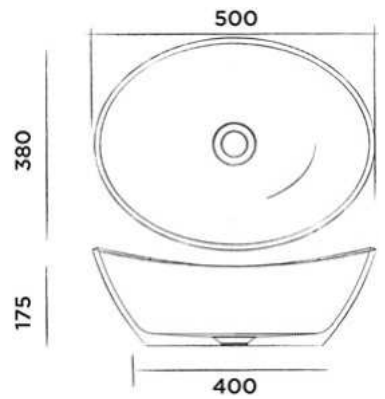

JEE-O rio basin large

Top mounted basin made from DADOquartz
(L 50 x W 38 x H 17,5 cm)

Order code:

SWMBAS75

● White DADOquartz

€ 940,-