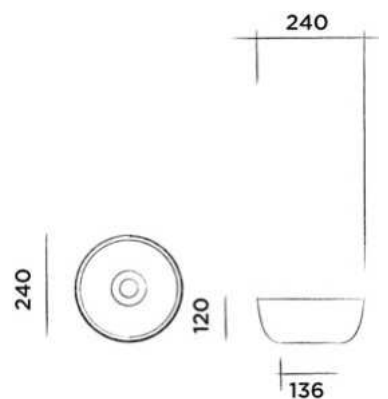

€ 895,-

JEE-O flow basin small

Top mounted basin made from DADOquartz small
(L 24 x B 24 x H 12 cm)

Order code:

SWMBAS119

● White DADOquartz

€ 325,-

bloom SERIES BY EDWARD VAN VLIET