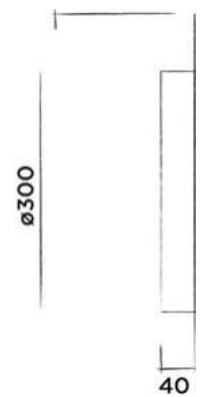

JEE-O soho mirror 30

Wall mounted mirror stainless steel
(ø 30 cm)

Order code:

701-0110

● RAW

€ 475,-

701-0112

● Hammercoated black

€ 475,-