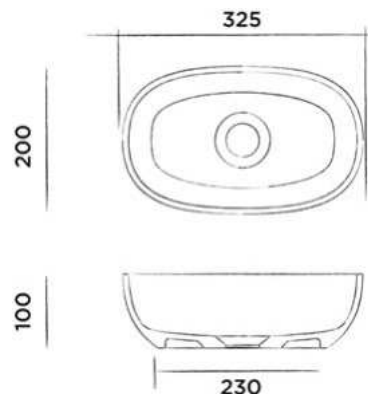

Top mounted basin made from DADOquartz small
(L 32.5 x B 20 x H 10 cm)

Order code:

SWMBAS110

● White DADOquartz

€ 295,-

JEE-O dubai bath

Freestanding bath made from DADOquartz
with integrated overflow
(L 164 x W 83 x H 47 cm)