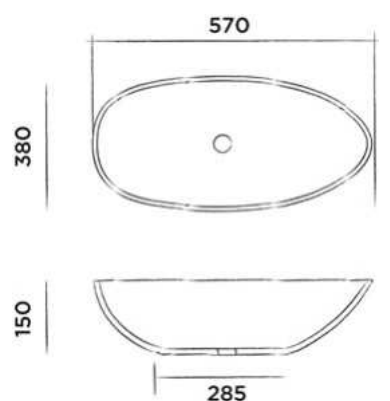

JEE-O elaine basin

Top mounted basin made from DADOquartz
(L 57 x W 38 x H 15 cm)

Order code:

SWMBAS57

● White DADOquartz

€ 980,-

JEE-O acanthus bath

Freestanding bath made from DADOquartz with integrated overflow
(L 185.5 x W 113 x H 55.6 cm)