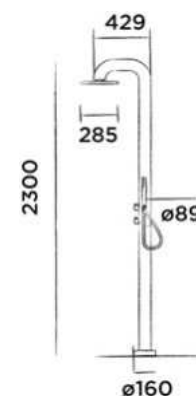

JEE-O fatline shower 02TH

Freestanding thermostatic shower mixer stainless steel with hand shower

Order code:

200-6310

● Brushed

€ 2.930,-