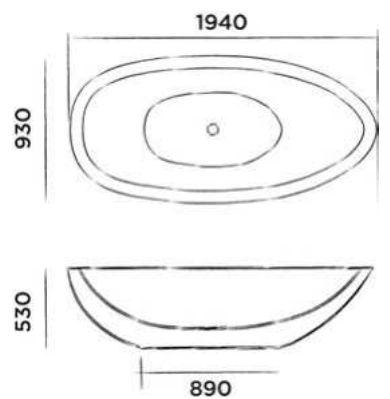

● White DADOquartz

€ 980,-

JEE-O elaine bath

Freestanding bath made from DADOquartz
with integrated overflow
(L 194 x W 93 x H 53 cm)

Order code:

SBM050

● White DADOquartz

€ 4.920,-