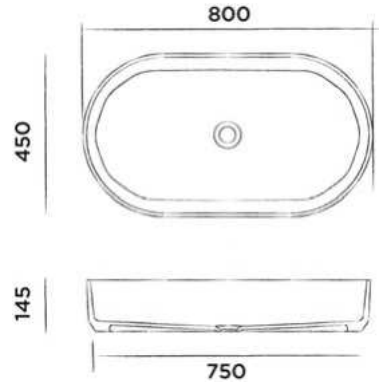

JEE-O bloom basin low

Top mounted basin made from DADOquartz
(L 45 x W 45 x H 14,5 cm)

Order code:

SWMBAS80

● White DADOquartz

€ 1.005,-

JEE-O bloom basin oval

Top mounted basin made from DADOquartz
(L 80 x W 45 x H 14,5 cm)