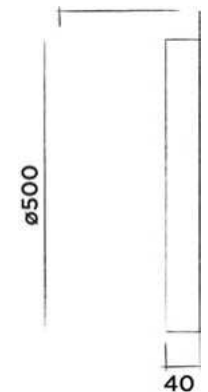

JEE-O soho mirror 50

Wall mounted mirror stainless steel
(ø 50 cm)

Order code:

701-0120

● RAW

€ 595,-

701-0122

● Hammercoated black

€ 595,-