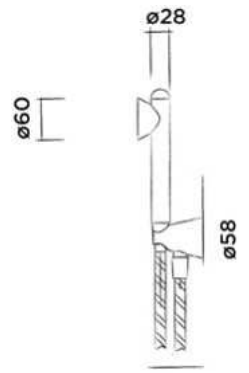

JEE-O cone wall hand shower

Wall mounted hand shower set stainless steel with integrated wall elbow

Order code:

900-6910

● Brushed

€ 400,-

900-6916

● Gun metal

€ 490,-