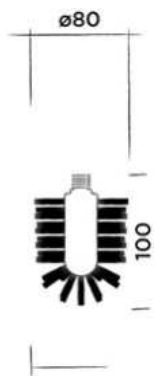

JEE-O toilet brush head

Replacement brush head, black

Order code:

001-0203

€ 40,-