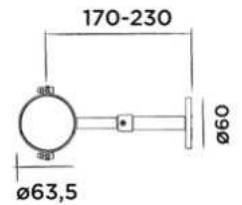

JEE-O shower hose

Shower hose stainless steel
(length 150 cm)

Order code:

001-0050

● Brushed

€ 80,-

001-0051

● Polished

€ 80,-

001-0056 for bloom

● Gun metal PVD

€ 175,-

JEE-O shower hose black

Shower hose rubber
(length 150 cm)

Order code:

001-0052 for soho

● Hammercoated black

€ 180,-

001-0053 for slimline

● Black

€ 155,-

001-0156 for cone

● Black

€ 175,-

JEE-O original wall bracket

NEW

Wall bracket stainless steel
Available for the original models

Order code:

101-6000

● Brushed

€ 200,-

JEE-O fatline wall bracket

NEW

Wall bracket stainless steel
Available for the fatline models

Order code:

201-6000

● Brushed

€ 200,-

JEE-O original interchangeable shower head 01

Interchangeable showerhead, stainless steel, suitable for original models before 2021
(ø 58 mm, 76 holes, 1 mm)

Order code:

101-6100

● Brushed

€ 185,-

101-6101

● Polished

€ 195,-