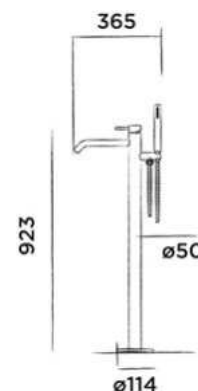

JEE-O slimline bath mixer 02

Freestanding bath mixer stainless steel with diverter cartridge and hand shower

Order code:

800-3010

● Brushed

€ 1.570,-

800-3013

● Structured black

€ 1.885,-

800-3014

● Bronze

€ 1.885,-

800-3015

● Matt gold

€ 1.885,-

800-3019

● Dark steel

€ 1.885,-