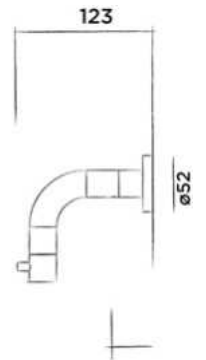

JEE-O slimline cold water tap

Wall mounted cold water tap stainless steel

Order code:

800-3730

○ Brushed

€ 200,-

800-3733

● Structured black

€ 225,-

800-3734

● Bronze

€ 225,-

800-3735

● Matt gold

€ 225,-

800-3739

● Dark steel

€ 225,-