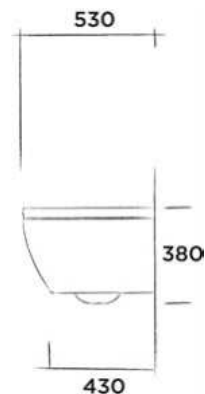

007-1003

● Black

€ 995,-

JEE-O toilet seat

Replacement toilet seat soft close quick release

Order code:

007-2007

○ White