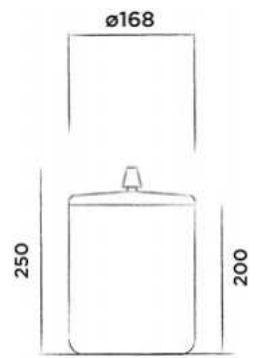

NEW

JEE-O cone towel holder 30

Wall mounted towel holder stainless steel

(Length 30 cm)

Order code:

901-0080

● Brushed

901-0086