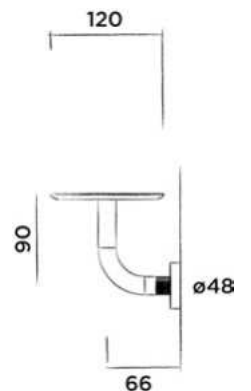

Wall mounted soap dish stainless steel

Order code:

701-0090

● RAW

€ 165,-

701-0092

● Hammercoated black

€ 165,-