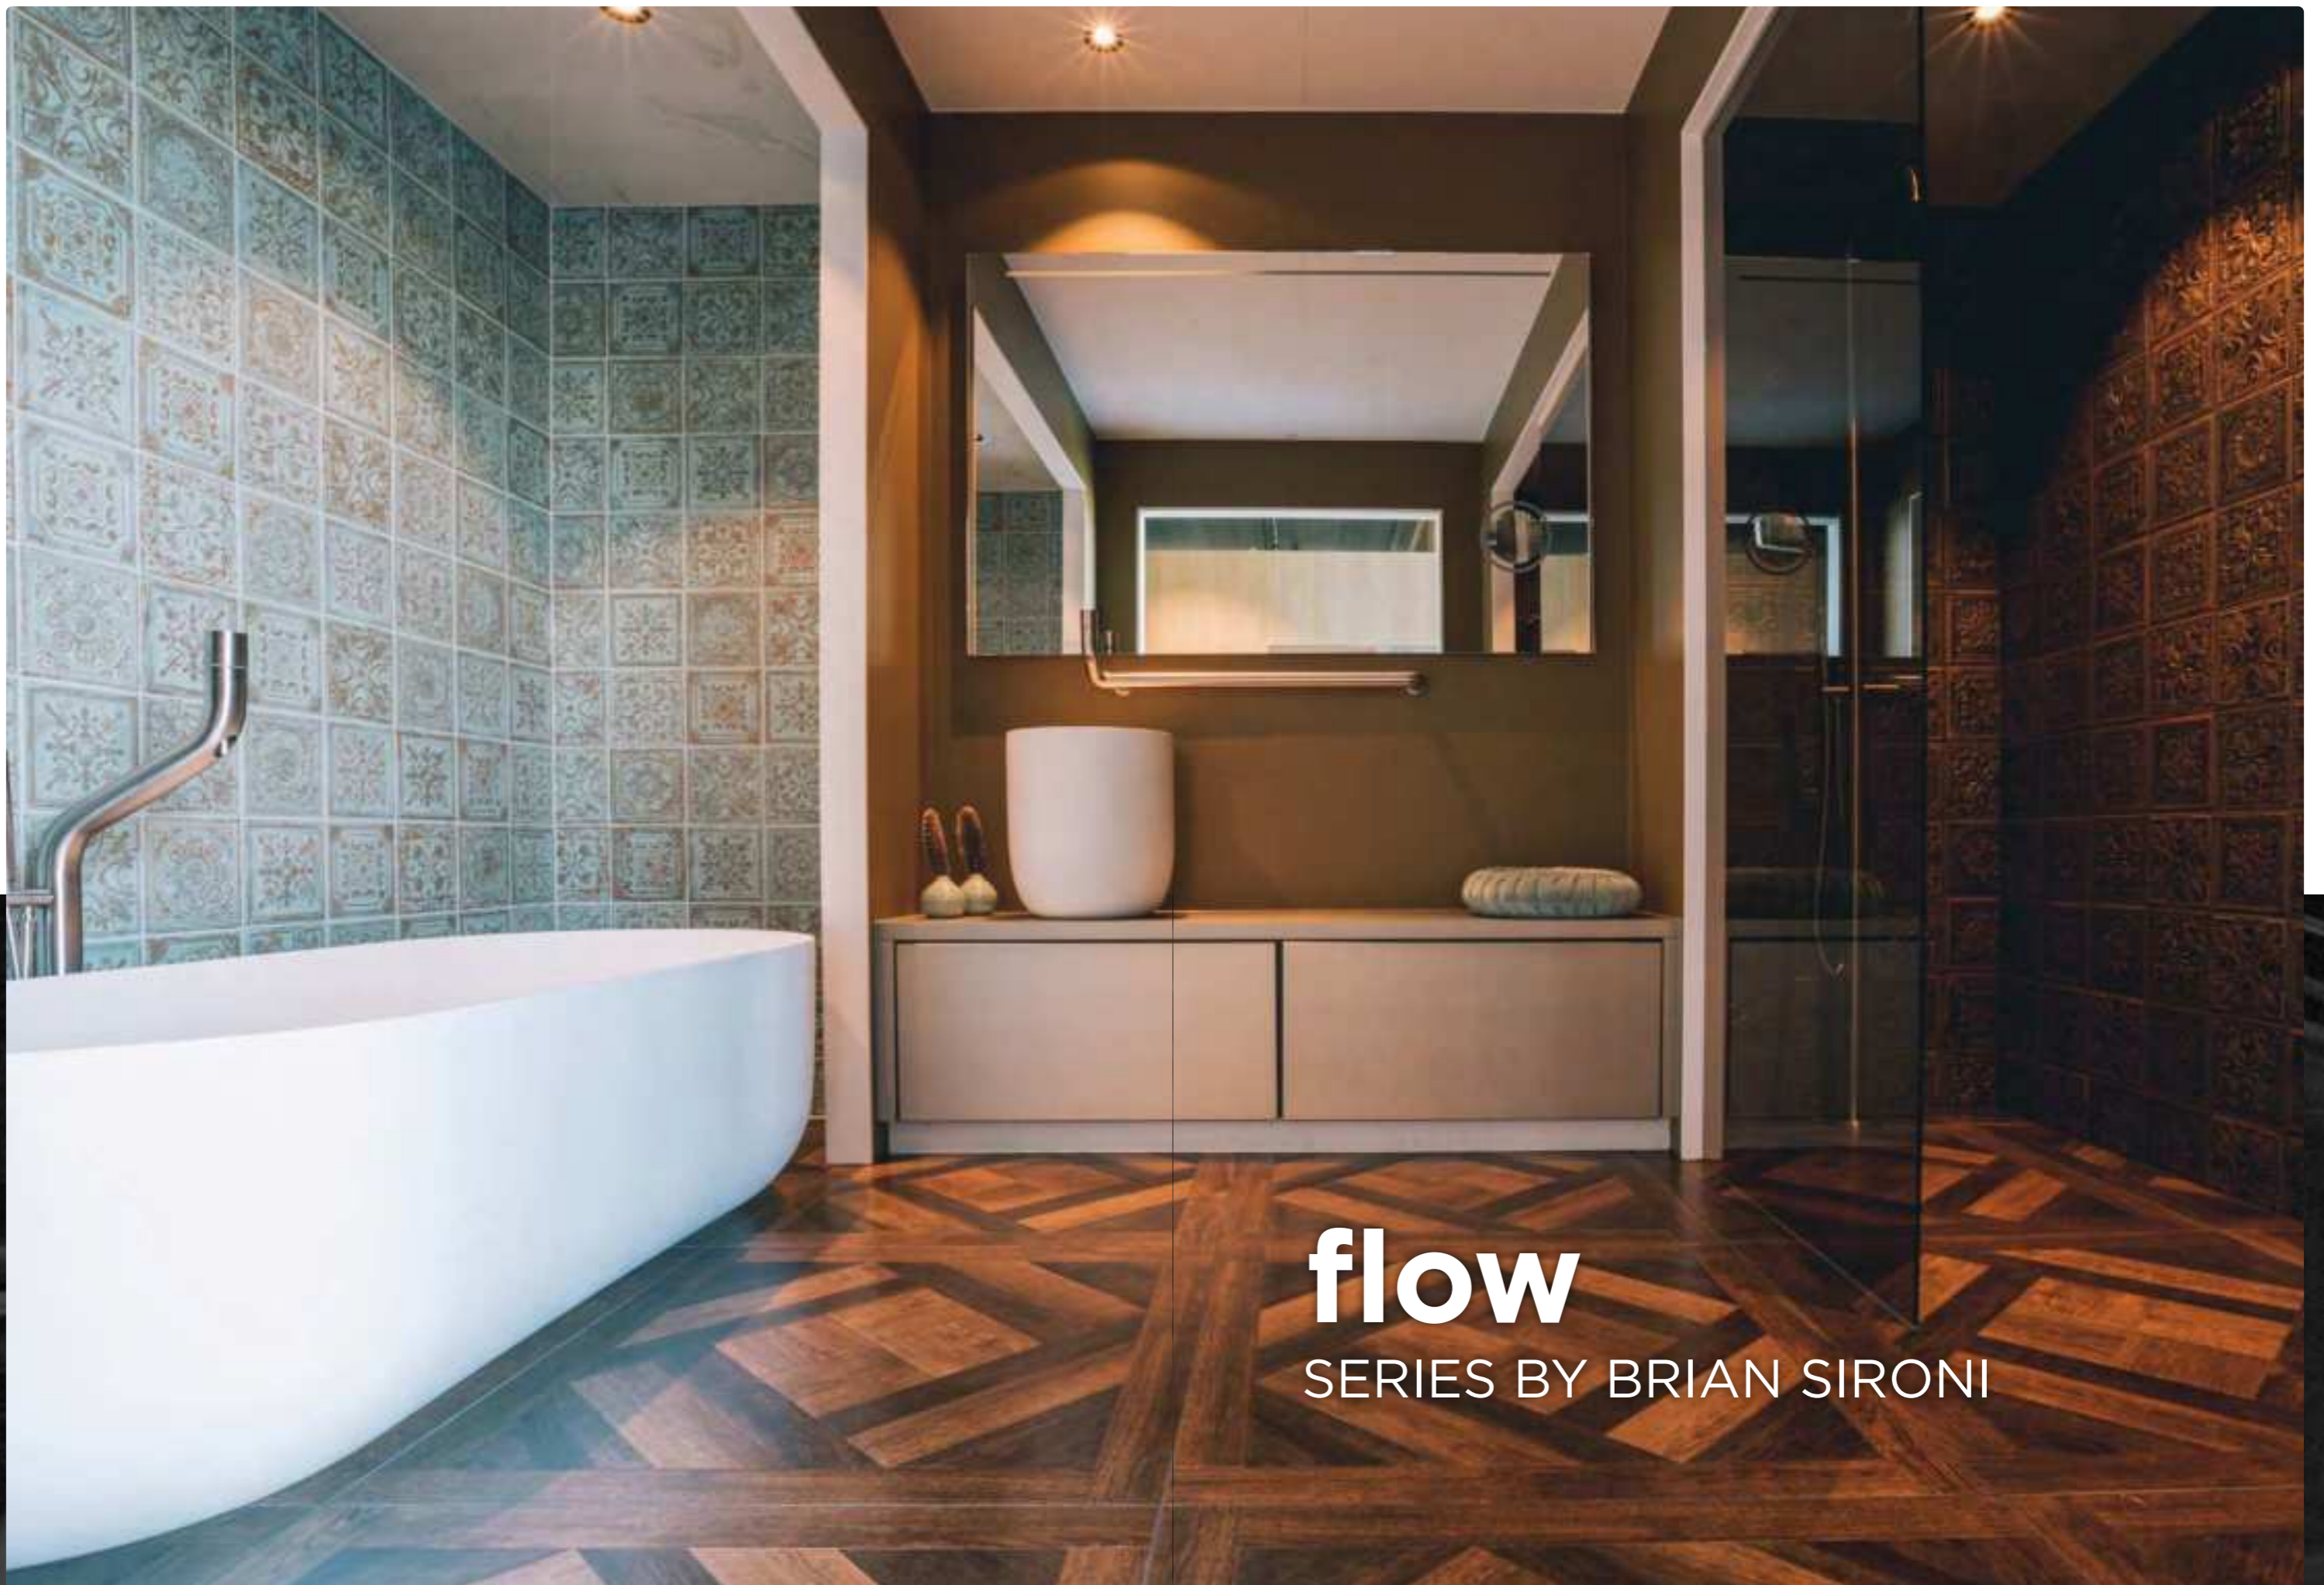

slimline spare roll holder

slimline toilet brush

basin plug

siphon compact

slimline mirror 18

flow basin small

amsterdam basin small

flow
SERIES BY BRIAN SIRONI

“We rarely see the pipes; they are hidden away behind walls and under floors”

Brian Sironi

- ✓ Minimalistic design
- ✓ Matching mirrors
- ✓ Timeless

Water takes on the shape of the object that contains it. That concept has been the starting point for Italian designer Brian Sironi in designing the JEE-O flow series. Up until the moment water flows from the faucet and is free to take on any shape, it has the shape of the pipes through which it flows.