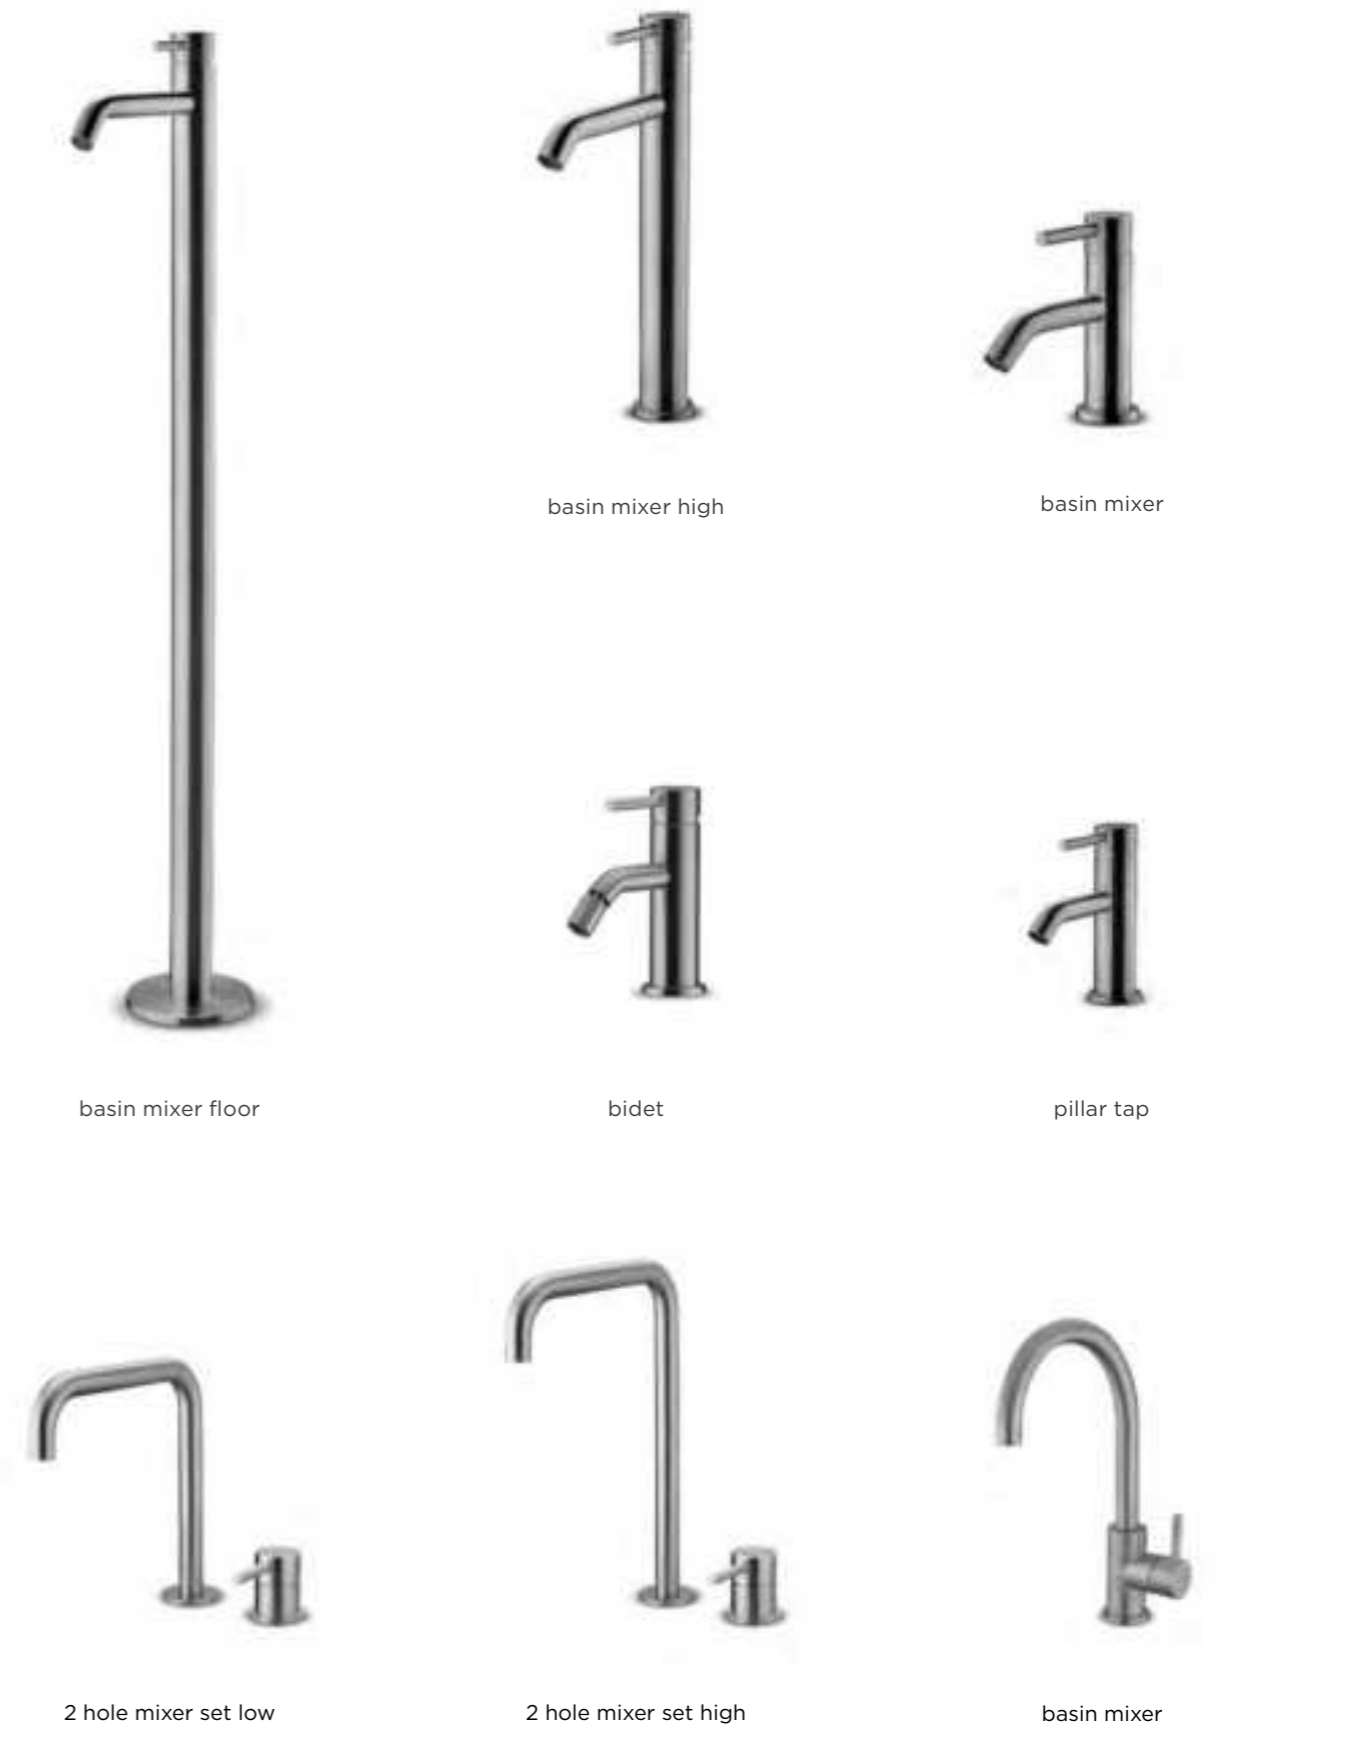

bath 01

bath mixer 02

wall bath mixer TH

touchless wall basin tap

cold water tap

wall basin mixer

wall basin mixer 90°

spout short

spout

spout long

spout 90°

spout long 90°

mixer O1 small

mixer O1

mixer O2

mixer TH

thermostat

diverter

valve

wall hand shower

wall shower bar

shower set

shower head small
Ø25 cm

wall shower