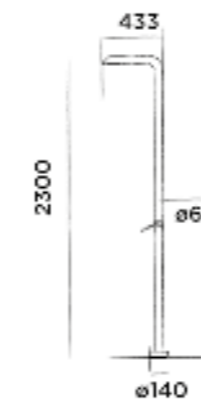

JEE-O pure shower 01

Freestanding shower mixer stainless steel

Order code:
300-6100

● Brushed

€ 1.695,-