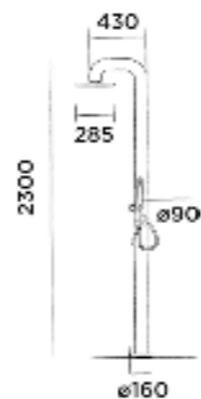

JEE-O fatline shower 02

Freestanding shower mixer stainless steel with hand shower

Order code:
200-6210

● Brushed

€ 2.605,-

JEE-O fatline interchangeable shower head 85 (201-6120) included

JEE-O flow shower 02