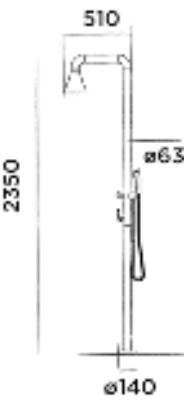

JEE-O soho shower combination 01

Wall shower combination stainless steel with wall shower and mixer one way valve

Order code:

700-6410

● RAW

€ 1.490,-

Includes: 700-6900 and 700-2100

700-6412

● Hammercoated black

€ 1.490,-

Includes: 700-6902 and 700-2102

JEE-O soho shower combination 02

Wall shower combination stainless steel with wall shower, mixer two way valve and hand shower

Order code:

700-6420

● RAW

€ 2.595,-

Includes: 700-6900, 700-2200 and 700-6910

700-6422

● Hammercoated black

€ 2.595,-

Includes: 700-6902, 700-2202 and 700-6912

JEE-O soho shower combination 03

Ceiling shower combination stainless steel with wall shower and mixer one way valve

Order code:

700-6430

● RAW

€ 1.450,-

Includes: 700-6800 and 700-2100

700-6432

● Hammercoated black

€ 1.450,-

Includes: 700-6802 and 700-2102

JEE-O soho shower combination 04

Wall shower combination stainless steel with wall shower, mixer two way valve and hand shower

Order code:

700-6440

● RAW

€ 2.580,-

Includes: 700-6800, 700-2200 and 700-6910

700-6442

● Hammercoated black

€ 2.580,-

Includes: 700-6802, 700-2202 and 700-6912

JEE-O cone shower 02

Freestanding shower mixer stainless steel with hand shower

Order code:

900-6210

● Brushed

€ 2.800,-

900-6216

● Gun metal

€ 3.300,-