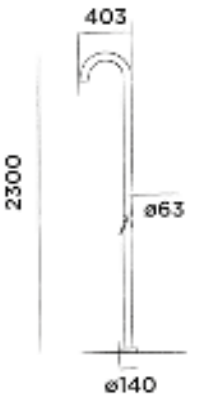

Freestanding shower mixer stainless steel

Order code:

100-6100

● Brushed

€ 1.795,-

Option JEE-O 365 - all weather frost free (001-0365), see page 26

JEE-O original interchangeable shower head 150 (101-6140) included