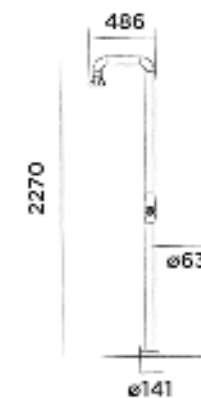

JEE-O bloom shower 01

Freestanding shower mixer stainless steel

Order code:
600-6106

● Gun metal

€ 2.570,-