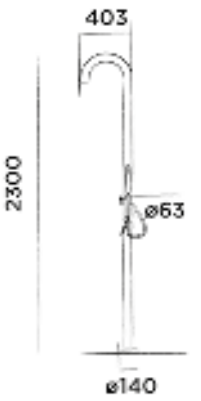

JEE-O original shower 02

Freestanding shower mixer stainless steel with hand shower

Order code:

100-6210

● Brushed

€ 2.090,-

JEE-O original interchangeable shower head 150 (101-6140) included

JEE-O original shower push