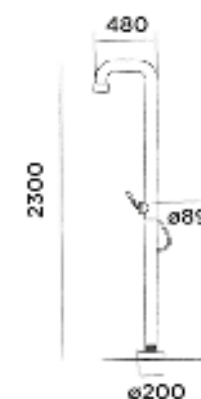

JEE-O soho shower 02

Freestanding shower stainless steel with progressive cartridge and hand shower

Order code:
700-6210

● RAW

€ 3.315,-

700-6212

● Hammercoated black

€ 3.315,-