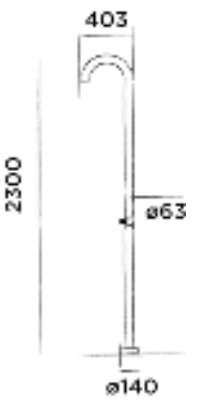

Freestanding shower mixer stainless steel with eco push button

Order code:

100-6500

● Brushed

€ 1.830,-

Option JEE-O 365 - all weather frost free (001-0365), see page 26

Recommended JEE-O original wall bracket (101-6000), see page 26