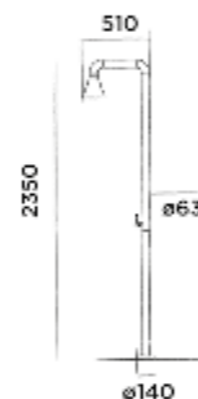

JEE-O cone shower 01

Freestanding shower mixer stainless steel

Order code:

900-6100

● Brushed

€ 2.400,-

900-6106

● Gun metal

€ 2.800,-