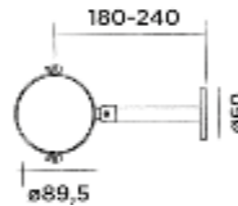

JEE-O fatline wall bracket

Wall bracket stainless steel
Available for the fatline models

Order code:
201-6000

Brushed

€ 200,-

NEW

soft brushed
stainless steel

JEE-O works with carefully selected solid surface materials. Slight variations in the aesthetic appearance of the product including the colour, may occur after exposure to atmospheric influences such as sunlight, pollution or harmful chemicals. This does not affect the product performance in any manner. Situation specific care and maintenance instructions may apply.