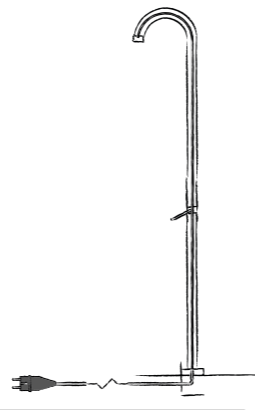

JEE-O cone shower 01

Freestanding shower mixer stainless steel

Order code:

900-6100

● Brushed

€ 2.400,-

900-6106

● Gun metal

€ 2.800,-

JEE-O 365 - all weather frost free

Option available for all models with 365 logo

Order code:
001-0365

€ 835,-

JEE-O protect

Stainless steel cleaner & protector
(400 ml, 12 p./box, price per piece)

Order code:
001-1000

€ 35,-

JEE-O original wall bracket

Wall bracket stainless steel
Available for the original models

Order code:
101-6000

Brushed

€ 200,-

NEW

JEE-O fatline wall bracket

Wall bracket stainless steel
Available for the fatline models

Order code:
201-6000

Brushed

€ 200,-

NEW

soft brushed
stainless steel

JEE-O works with carefully selected solid surface materials. Slight variations in the aesthetic appearance of the product including the colour, may occur after exposure to atmospheric influences such as sunlight, pollution or harmful chemicals. This does not affect the product performance in any manner. Situation specific care and maintenance instructions may apply.