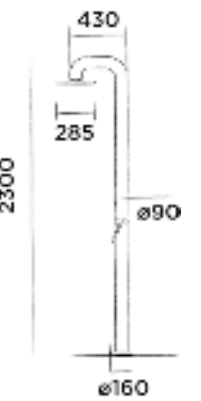

JEE-O fatline shower 02

Freestanding shower mixer stainless steel with hand shower

Order code:
200-6210

● Brushed

€ 2.605,-

JEE-O fatline interchangeable shower head 85 (201-6120) included

JEE-O flow shower 02