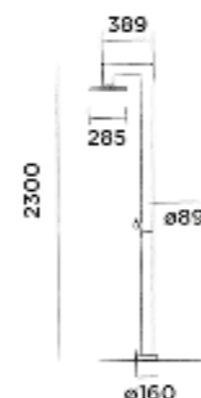

JEE-O fatline shower 04

Freestanding shower mixer stainless steel

Order code:
200-6400

● Brushed

€ 2.310,-

Option JEE-O 365 - all weather frost free (001-0365), see page 26