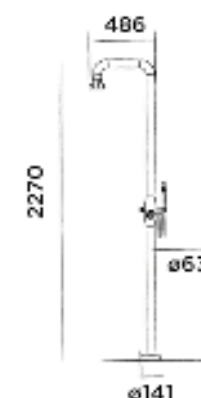

Option JEE-O 365 - all weather frost free (001-0365), see page 26

JEE-O bloom shower 02

Freestanding shower mixer stainless steel with hand shower

Order code:
600-6216

● Gun metal

€ 3.085,-

JEE-O pure shower 01