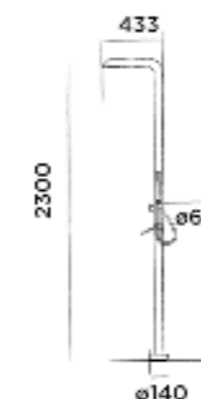

JEE-O pure shower 02

Freestanding shower mixer stainless steel with hand shower

Order code:
300-6210

● Brushed

€ 1.995,-