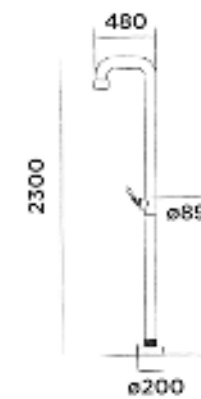

€ 3.050,-

700-6102

● Hammercoated black

€ 3.050,-

Option JEE-O 365 - all weather frost free (001-0365), see page 26

JEE-O pure shower 02

Freestanding shower mixer stainless steel with hand shower

Order code:
300-6210