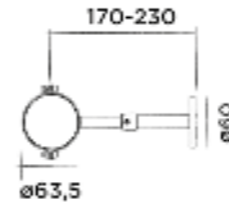

Order code:
001-1000

€ 35,-

JEE-O original wall bracket

Wall bracket stainless steel
Available for the original models

Order code:
101-6000

Brushed

€ 200,-

NEW