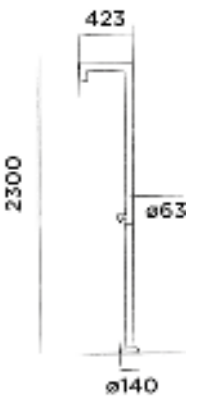

JEE-O original shower 04

Freestanding shower mixer stainless steel

Order code:

100-6400

● Brushed

€ 1.830,-

Option JEE-O 365 - all weather frost free (001-0365), see page 26